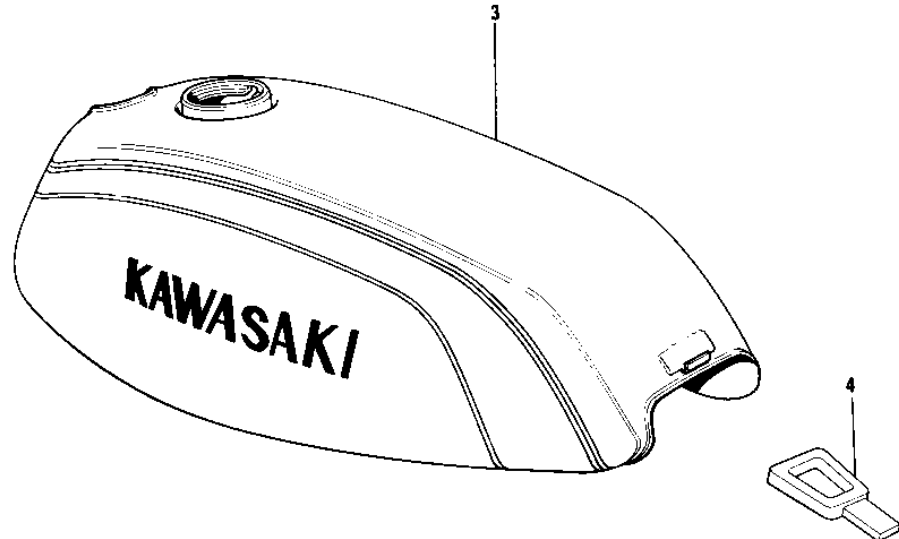

# 1975 MC1M-A PARTS DIAGRAM

FUEL TANK ('74-'75 MC1M/MC1M-A)

## 1975 MC1M-A PARTS LIST

FUEL TANK ('74-'75 MC1M/MC1M-A)

ITEM NAME	PART NUMBER	QUANTITY
CAP,FUEL TANK (Ref # 1)	51048-1013	
CAP,FUEL TANK (Ref # 1)	51048-1013	
GASKET,FUEL TANK CAP (Ref # 2)	51059-011	
TANK,FUEL,C.LIME (Ref # 3)	51001-088-1M	
TANK-FUEL,C.LIME (Ref # 3)	51001-088-3F	
BAND-FUEL TANK (Ref # 4)	92072-036	
TAP-ASSY,FUEL (Ref # 5)	51023-1123	
TAP-ASSY,FUEL (Ref # 5)	51023-1123	
GASKET,FUEL TAP JOINT (Ref # 6)	11009-1567	
'O' RING FUEL COCK (Ref # 7)	92065-062	
GASKET FUEL COCK CUP (Ref # 8)	51037-008	
PIPE-OIL (Ref # 9)	92059-072	
CLAMP FUEL PIPE (Ref # 10)	92037-010	
DECAL, LH FUEL TANK, UPPER (Ref # 11)	56027-190-SP	
DECAL, LH FUEL TANK, LOWER (Ref # 12)	56027-291-SP	
DECAL, RH FUEL TANK, UPPER (Ref # 13)	56027-292-SP	
DECAL, RH FUEL TANK, LOWER (Ref # 14)	56027-293-SP	