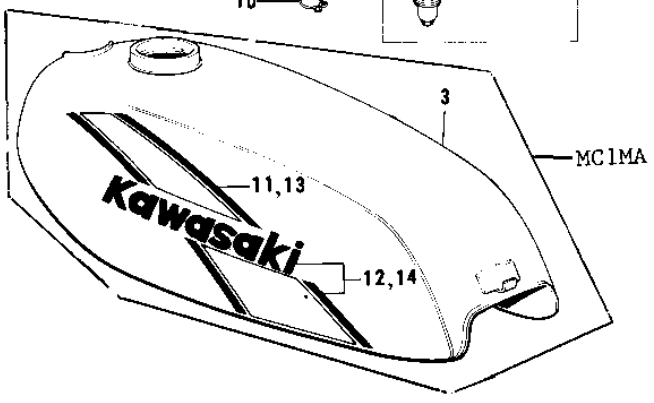

# 1975 MC1M-A PARTS DIAGRAM

FUEL TANK ('74-'75 MC1M/MC1M-A)

## 1975 MC1M-A PARTS LIST

FUEL TANK ('74-'75 MC1M/MC1M-A)

ITEM NAME	PART NUMBER	QUANTITY
CAP,FUEL TANK (Ref # 1)	51048-1013	
CAP,FUEL TANK (Ref # 1)	51048-1013	
GASKET,FUEL TANK CAP (Ref # 2)	51059-011	
TANK,FUEL,C.LIME (Ref # 3)	51001-088-1M	
TANK-FUEL,C.LIME (Ref # 3)	51001-088-3F	
BAND-FUEL TANK (Ref # 4)	92072-036	
TAP-ASSY,FUEL (Ref # 5)	51023-1123	
TAP-ASSY,FUEL (Ref # 5)	51023-1123	
GASKET,FUEL TAP JOINT (Ref # 6)	11009-1567	
'O' RING FUEL COCK (Ref # 7)	92065-062	
GASKET FUEL COCK CUP (Ref # 8)	51037-008	
PIPE-OIL (Ref # 9)	92059-072	
CLAMP FUEL PIPE (Ref # 10)	92037-010	
DECAL, LH FUEL TANK, UPPER (Ref # 11)	56027-190-SP	
DECAL, LH FUEL TANK, LOWER (Ref # 12)	56027-291-SP	
DECAL, RH FUEL TANK, UPPER (Ref # 13)	56027-292-SP	
DECAL, RH FUEL TANK, LOWER (Ref # 14)	56027-293-SP	