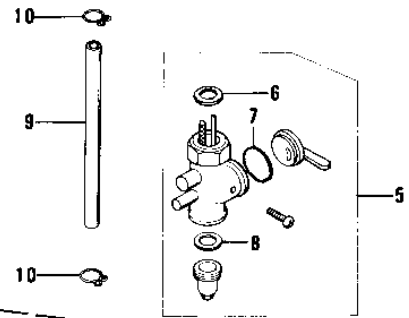

# 1975 MC1M-A PARTS DIAGRAM

FUEL TANK ('74-'75 MC1M/MC1M-A)

# 1975 MC1M-A PARTS LIST

## FUEL TANK ('74-'75 MC1M/MC1M-A)

ITEM NAME	PART NUMBER	QUANTITY
CAP,FUEL TANK (Ref # 1)	51048-1013	
CAP,FUEL TANK (Ref # 1)	51048-1013	
GASKET,FUEL TANK CAP (Ref # 2)	51059-011	
TANK,FUEL,C.LIME (Ref # 3)	51001-088-1M	
TANK-FUEL,C.LIME (Ref # 3)	51001-088-3F	
BAND-FUEL TANK (Ref # 4)	92072-036	
TAP-ASSY,FUEL (Ref # 5)	51023-1123	
TAP-ASSY,FUEL (Ref # 5)	51023-1123	
GASKET,FUEL TAP JOINT (Ref # 6)	11009-1567	
'O' RING FUEL COCK (Ref # 7)	92065-062	
GASKET FUEL COCK CUP (Ref # 8)	51037-008	
PIPE-OIL (Ref # 9)	92059-072	
CLAMP FUEL PIPE (Ref # 10)	92037-010	
DECAL, LH FUEL TANK, UPPER (Ref # 11)	56027-190-SP	
DECAL, LH FUEL TANK, LOWER (Ref # 12)	56027-291-SP	
DECAL, RH FUEL TANK, UPPER (Ref # 13)	56027-292-SP	
DECAL, RH FUEL TANK, LOWER (Ref # 14)	56027-293-SP	