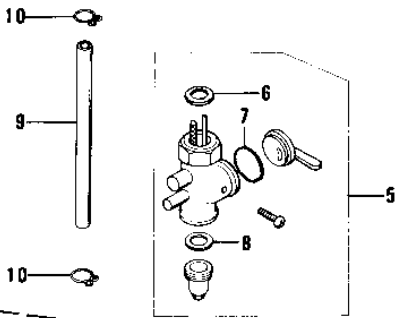

# 1975 MC1M-A PARTS DIAGRAM

FUEL TANK ('74-'75 MC1M/MC1M-A)

## 1975 MC1M-A PARTS LIST

FUEL TANK ('74-'75 MC1M/MC1M-A)

ITEM NAME	PART NUMBER	QUANTITY
CAP,FUEL TANK (Ref # 1)	51048-1013	
CAP,FUEL TANK (Ref # 1)	51048-1013	
GASKET,FUEL TANK CAP (Ref # 2)	51059-011	
TANK,FUEL,C.LIME (Ref # 3)	51001-088-1M	
TANK-FUEL,C.LIME (Ref # 3)	51001-088-3F	
BAND-FUEL TANK (Ref # 4)	92072-036	
TAP-ASSY,FUEL (Ref # 5)	51023-1123	
TAP-ASSY,FUEL (Ref # 5)	51023-1123	
GASKET,FUEL TAP JOINT (Ref # 6)	11009-1567	
'O' RING FUEL COCK (Ref # 7)	92065-062	
GASKET FUEL COCK CUP (Ref # 8)	51037-008	
PIPE-OIL (Ref # 9)	92059-072	
CLAMP FUEL PIPE (Ref # 10)	92037-010	
DECAL, LH FUEL TANK, UPPER (Ref # 11)	56027-190-SP	
DECAL, LH FUEL TANK, LOWER (Ref # 12)	56027-291-SP	
DECAL, RH FUEL TANK, UPPER (Ref # 13)	56027-292-SP	
DECAL, RH FUEL TANK, LOWER (Ref # 14)	56027-293-SP	