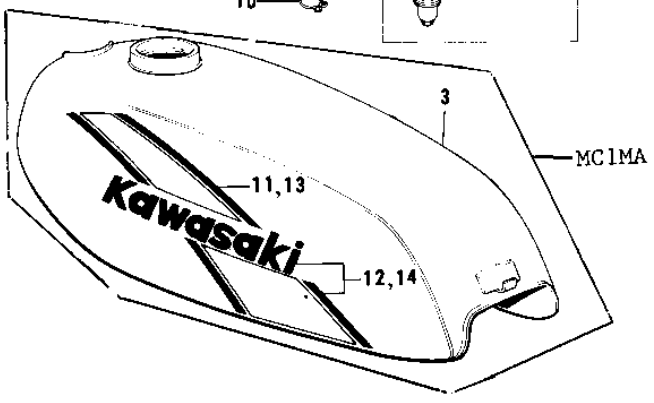

# 1975 MC1M-A PARTS DIAGRAM

FUEL TANK ('74-'75 MC1M/MC1M-A)

## FUEL TANK ('74-'75 MC1M/MC1M-A)

ITEM NAME	PART NUMBER	QUANTITY
CAP,FUEL TANK (Ref # 1)	51048-1013	
CAP,FUEL TANK (Ref # 1)	51048-1013	
GASKET,FUEL TANK CAP (Ref # 2)	51059-011	
TANK,FUEL,C.LIME (Ref # 3)	51001-088-1M	
TANK-FUEL,C.LIME (Ref # 3)	51001-088-3F	
BAND-FUEL TANK (Ref # 4)	92072-036	
TAP-ASSY,FUEL (Ref # 5)	51023-1123	
TAP-ASSY,FUEL (Ref # 5)	51023-1123	
GASKET,FUEL TAP JOINT (Ref # 6)	11009-1567	
'O' RING FUEL COCK (Ref # 7)	92065-062	
GASKET FUEL COCK CUP (Ref # 8)	51037-008	
PIPE-OIL (Ref # 9)	92059-072	
CLAMP FUEL PIPE (Ref # 10)	92037-010	
DECAL, LH FUEL TANK, UPPER (Ref # 11)	56027-190-SP	
DECAL, LH FUEL TANK, LOWER (Ref # 12)	56027-291-SP	
DECAL, RH FUEL TANK, UPPER (Ref # 13)	56027-292-SP	
DECAL, RH FUEL TANK, LOWER (Ref # 14)	56027-293-SP	