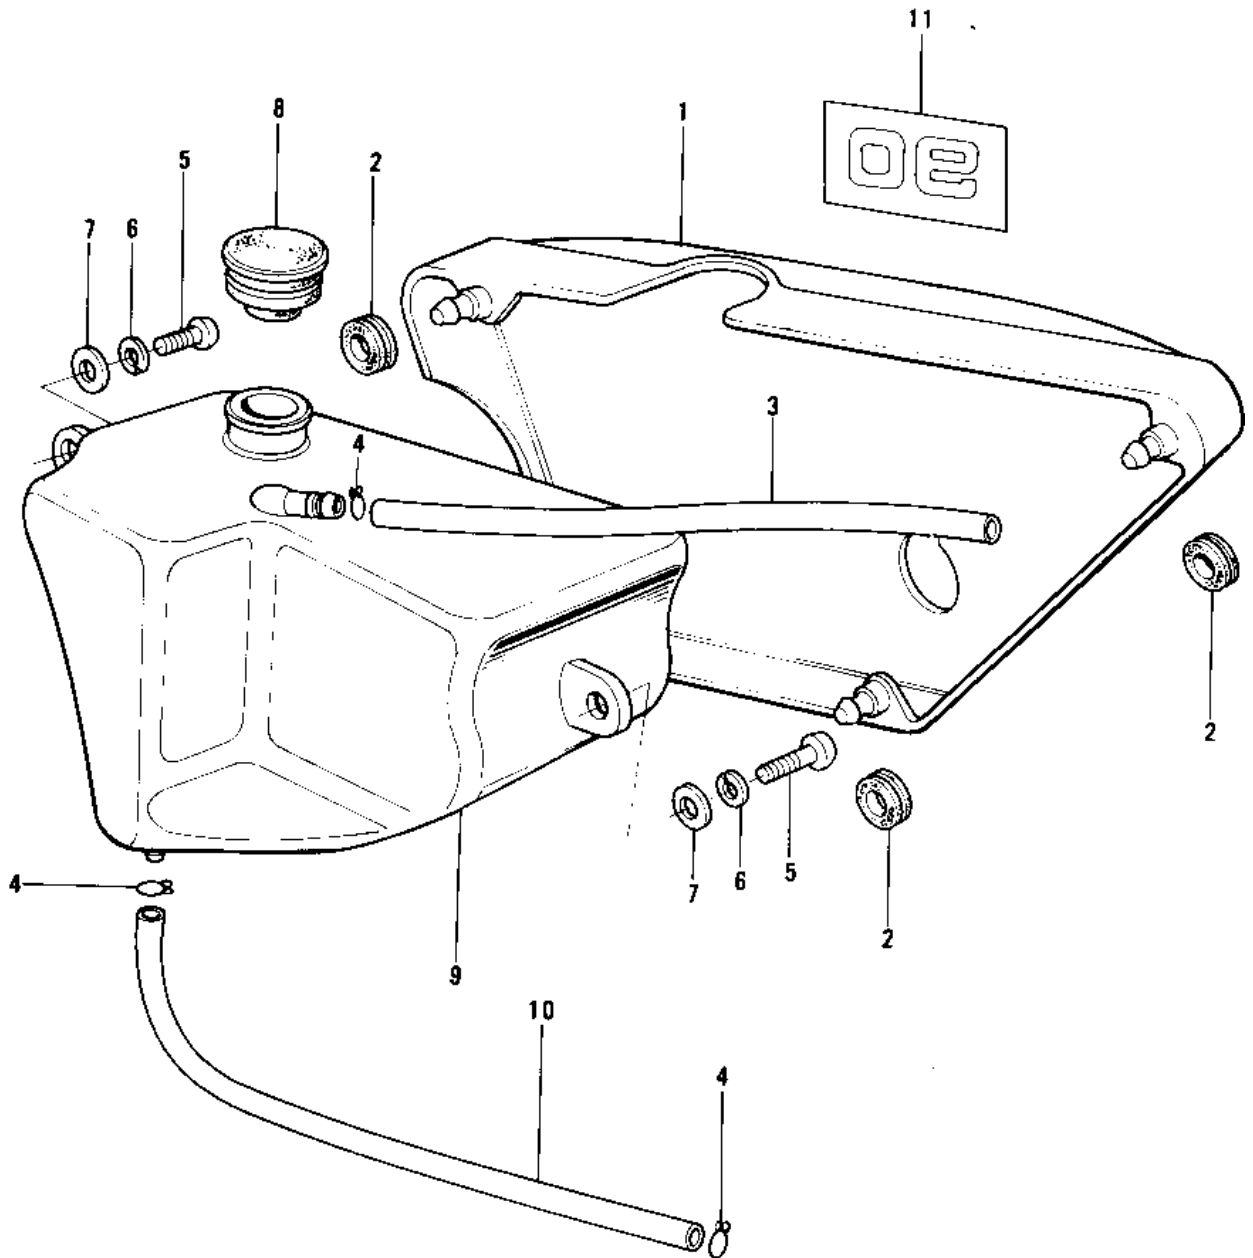

1974 MC1-A PARTS DIAGRAM

SIDE COVER/OIL TANK ('74-'75 MC1M/MC1M-A)

1974 MC1-A PARTS LIST

SIDE COVER/OIL TANK ('74-'75 MC1M/MC1M-A)

ITEM NAME	PART NUMBER	QUANTITY
COVER, SIDE,BLACK (Ref # 1)	36001-1042-6Z	1
GROMMET (Ref # 2)	92071-056	3
TUBE-VINYL 5X470 (Ref # 3)	700Q05470	1
CLAMP FUEL PIPE (Ref # 4)	92037-010	3
SCREW PAN HEAD 6X16 (Ref # 5)	220B0616	3
WASHER SPRING 6MM (Ref # 6)	461F0600	3
WASHER 6.5X20X1.6T (Ref # 7)	92022-125	3
CAP,OIL TANK (Ref # 8)	52003-024	1
TANK,OIL (Ref # 9)	52001-1005	1
TUBE,4.5X9X380 (Ref # 10)	92059-1691	1
EMBLEM,SIDE COTER (Ref # 11)	56018-157	1
EMBLEM,SIDE COVER (Ref # 11)	56018-181	1