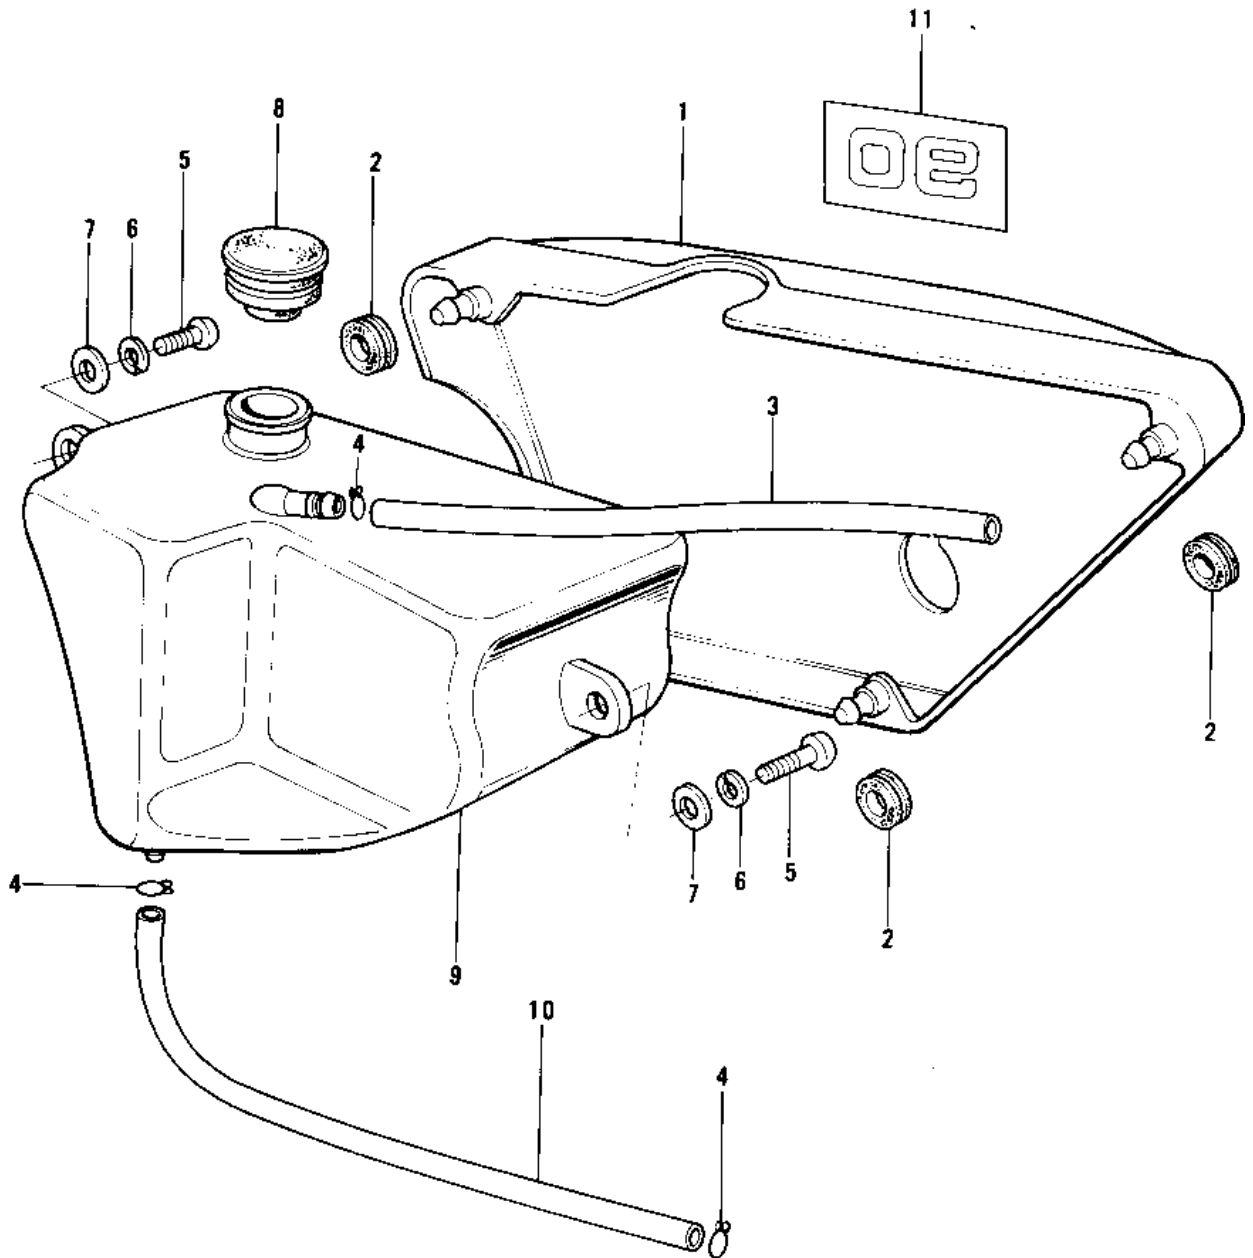

1975 MC1-B PARTS DIAGRAM

SIDE COVER/OIL TANK ('74-'75 MC1M/MC1M-A)

1975 MC1-B PARTS LIST

SIDE COVER/OIL TANK ('74-'75 MC1M/MC1M-A)

ITEM NAME	PART NUMBER	QUANTITY
COVER, SIDE,BLACK (Ref # 1)	36001-1042-6Z	
GROMMET (Ref # 2)	92071-056	
TUBE-VINYL 5X470 (Ref # 3)	700Q05470	
CLAMP FUEL PIPE (Ref # 4)	92037-010	
SCREW PAN HEAD 6X16 (Ref # 5)	220B0616	
WASHER SPRING 6MM (Ref # 6)	461F0600	
WASHER 6.5X20X1.6T (Ref # 7)	92022-125	
CAP,OIL TANK (Ref # 8)	52003-024	
TANK,OIL (Ref # 9)	52001-1005	
TUBE,4.5X9X380 (Ref # 10)	92059-1691	
EMBLEM,SIDE COTER (Ref # 11)	56018-157	
EMBLEM,SIDE COVER (Ref # 11)	56018-181	