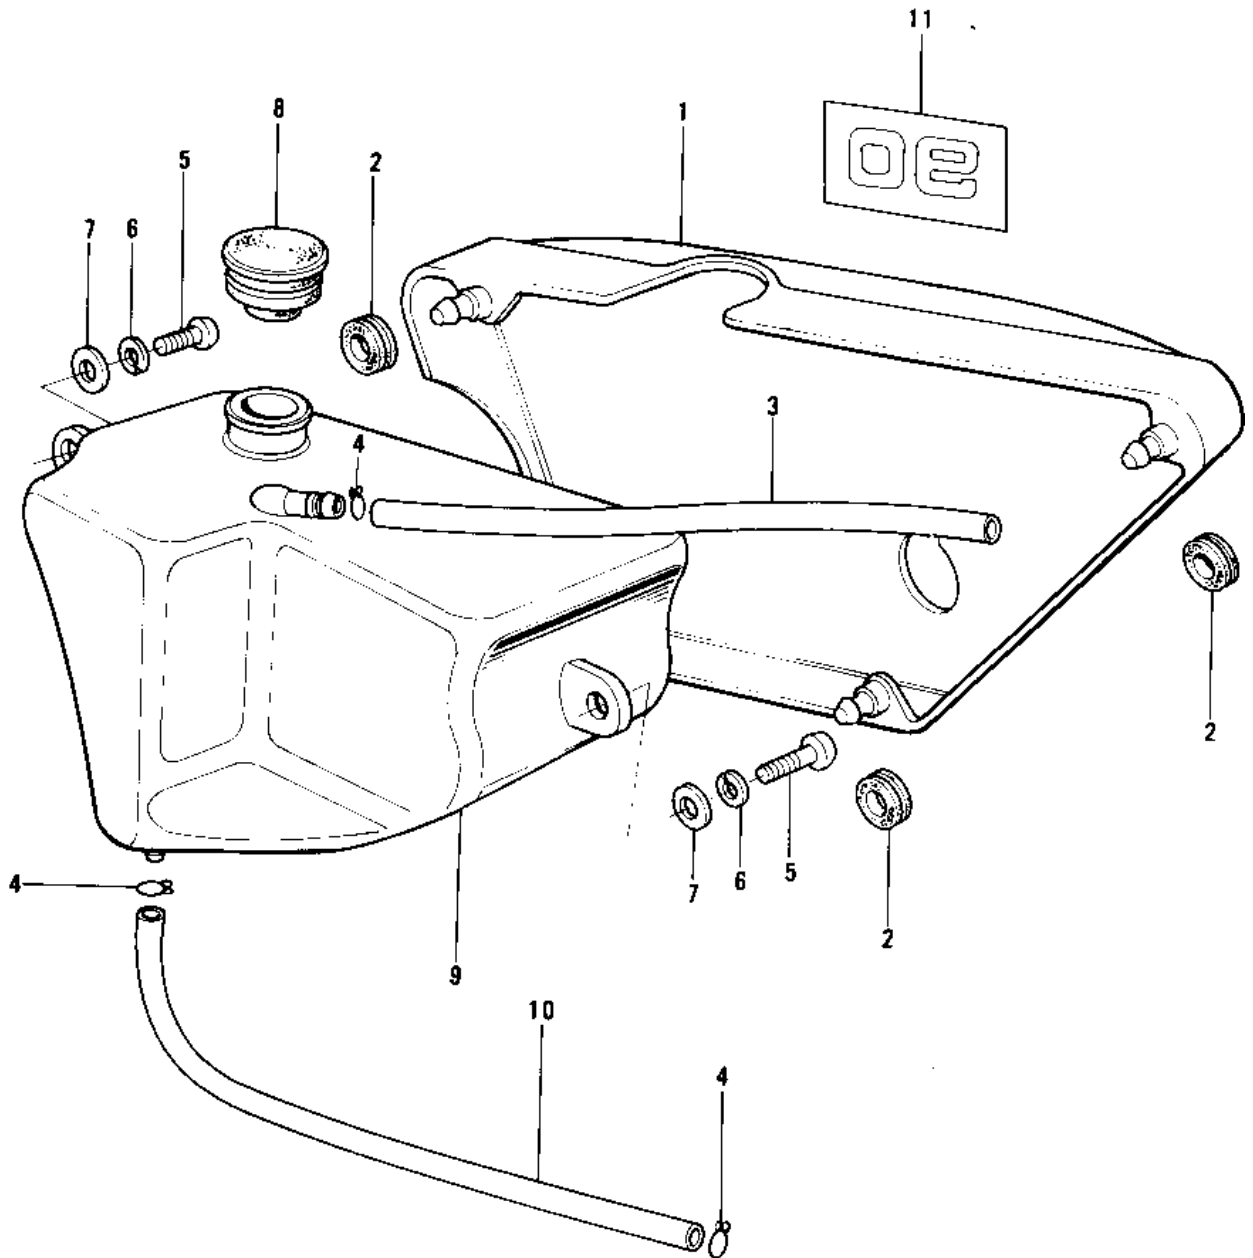

# 1975 MC1M-A PARTS DIAGRAM

SIDE COVER/OIL TANK ('74-'75 MC1M/MC1M-A)

# 1975 MC1M-A PARTS LIST

SIDE COVER/OIL TANK ('74-'75 MC1M/MC1M-A)

ITEM NAME	PART NUMBER	QUANTITY
COVER, SIDE,BLACK (Ref # 1)	36001-1042-6Z	
GROMMET (Ref # 2)	92071-056	
TUBE-VINYL 5X470 (Ref # 3)	700Q05470	
CLAMP FUEL PIPE (Ref # 4)	92037-010	
SCREW PAN HEAD 6X16 (Ref # 5)	220B0616	
WASHER SPRING 6MM (Ref # 6)	461F0600	
WASHER 6.5X20X1.6T (Ref # 7)	92022-125	
CAP,OIL TANK (Ref # 8)	52003-024	
TANK,OIL (Ref # 9)	52001-1005	
TUBE,4.5X9X380 (Ref # 10)	92059-1691	
EMBLEM,SIDE COTER (Ref # 11)	56018-157	
EMBLEM,SIDE COVER (Ref # 11)	56018-181	