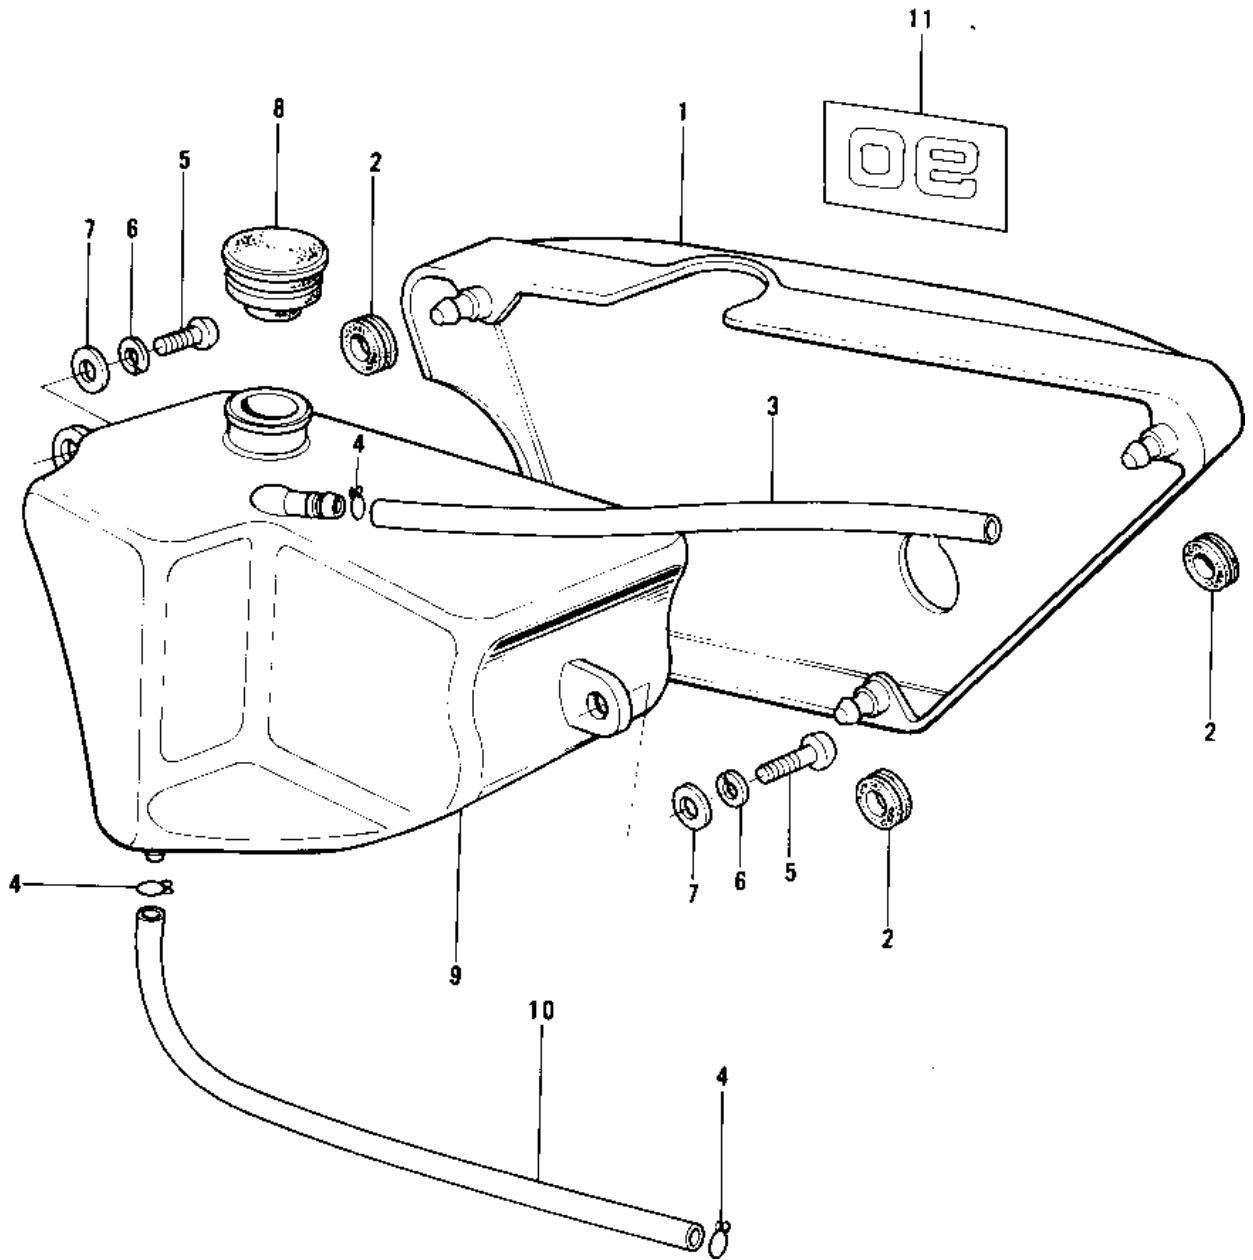

# 1975 MC1M-A PARTS DIAGRAM

SIDE COVER/OIL TANK ('74-'75 MC1M/MC1M-A)

## 1975 MC1M-A PARTS LIST

SIDE COVER/OIL TANK ('74-'75 MC1M/MC1M-A)

ITEM NAME	PART NUMBER	QUANTITY
COVER, SIDE,BLACK (Ref # 1)	36001-1042-6Z	
GROMMET (Ref # 2)	92071-056	
TUBE-VINYL 5X470 (Ref # 3)	700Q05470	
CLAMP FUEL PIPE (Ref # 4)	92037-010	
SCREW PAN HEAD 6X16 (Ref # 5)	220B0616	
WASHER SPRING 6MM (Ref # 6)	461F0600	
WASHER 6.5X20X1.6T (Ref # 7)	92022-125	
CAP,OIL TANK (Ref # 8)	52003-024	
TANK,OIL (Ref # 9)	52001-1005	
TUBE,4.5X9X380 (Ref # 10)	92059-1691	
EMBLEM,SIDE COTER (Ref # 11)	56018-157	
EMBLEM,SIDE COVER (Ref # 11)	56018-181	