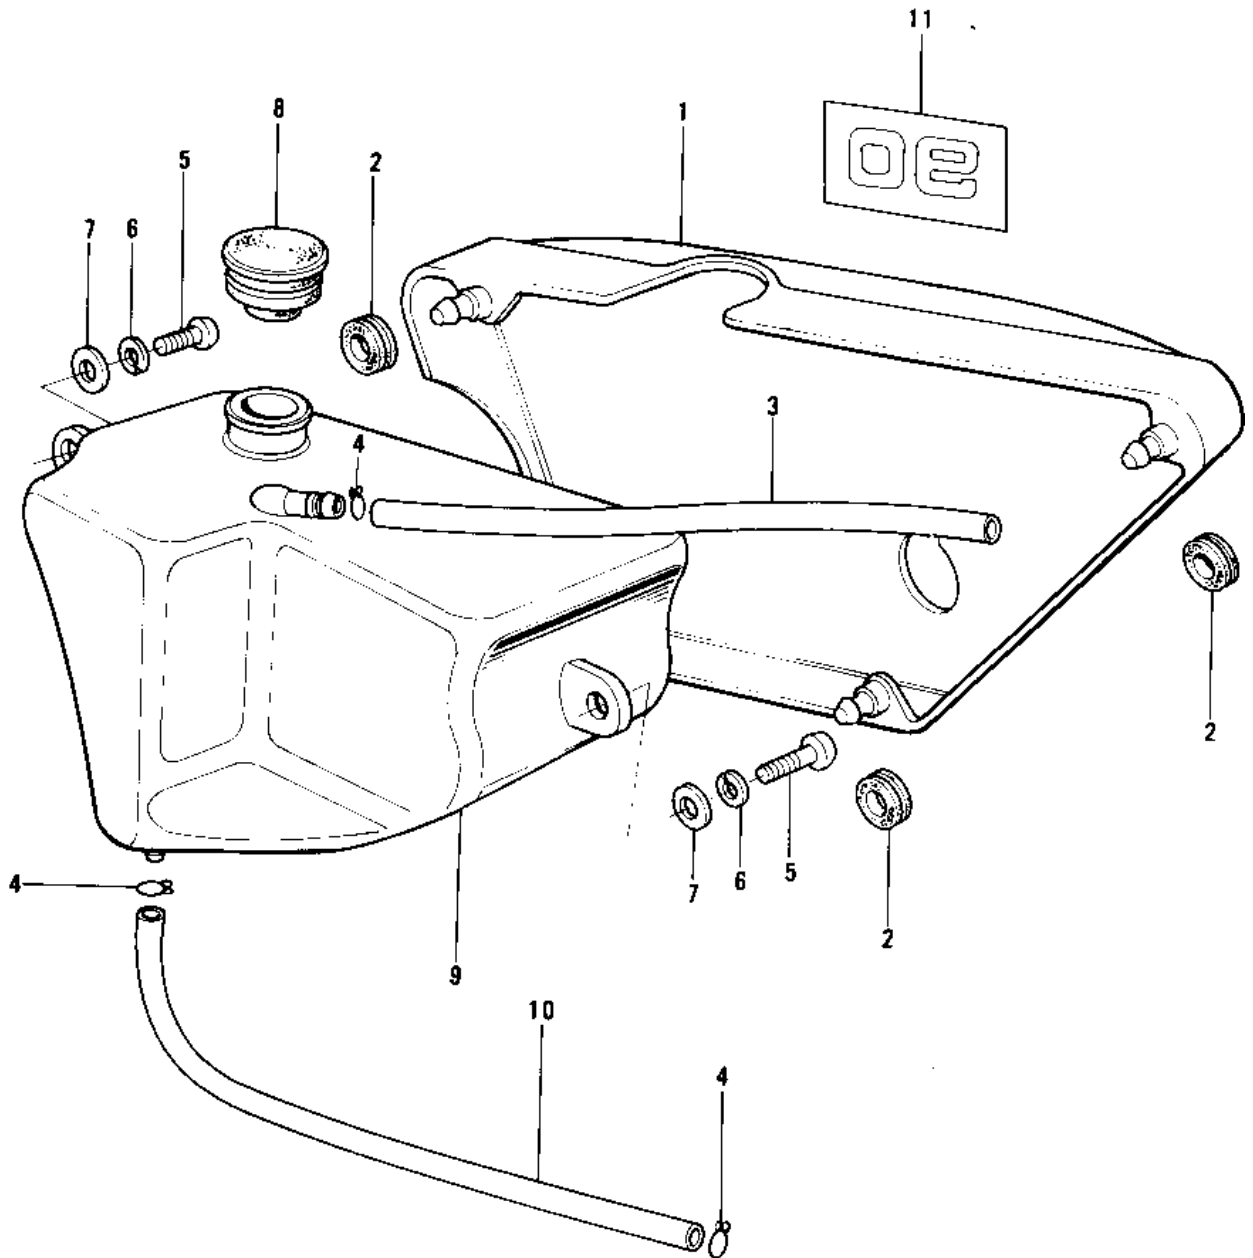

# 1974 MC1M PARTS DIAGRAM

SIDE COVER/OIL TANK ('74-'75 MC1M/MC1M-A)

# 1974 MC1M PARTS LIST

SIDE COVER/OIL TANK ('74-'75 MC1M/MC1M-A)

ITEM NAME	PART NUMBER	QUANTITY
COVER, SIDE,BLACK (Ref # 1)	36001-1042-6Z	
GROMMET (Ref # 2)	92071-056	
TUBE-VINYL 5X470 (Ref # 3)	700Q05470	
CLAMP FUEL PIPE (Ref # 4)	92037-010	
SCREW PAN HEAD 6X16 (Ref # 5)	220B0616	
WASHER SPRING 6MM (Ref # 6)	461F0600	
WASHER 6.5X20X1.6T (Ref # 7)	92022-125	
CAP,OIL TANK (Ref # 8)	52003-024	
TANK,OIL (Ref # 9)	52001-1005	
TUBE,4.5X9X380 (Ref # 10)	92059-1691	
EMBLEM,SIDE COTER (Ref # 11)	56018-157	
EMBLEM,SIDE COVER (Ref # 11)	56018-181	