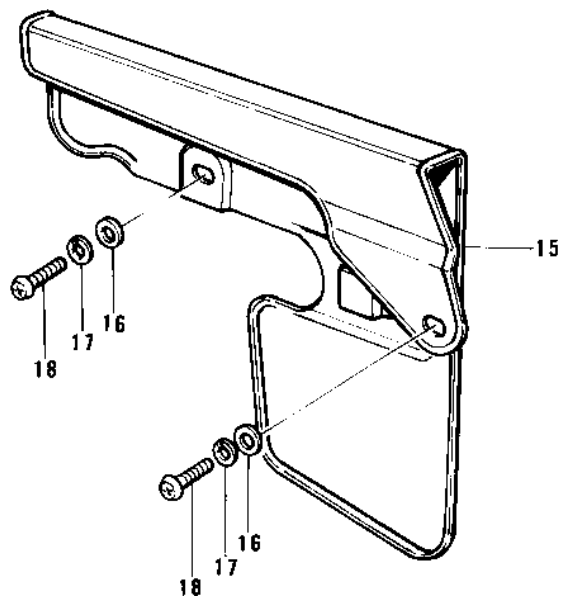

1975 MC1M-A PARTS DIAGRAM

SEAT/CHAIN COVER

1975 MC1M-A PARTS LIST

SEAT/CHAIN COVER

ITEM NAME	PART NUMBER	QUANTITY
SEAT-ASSY (Ref # 1)	53001-1018	
BRACKET,SEAT (Ref # 2)	53032-004	
WASHER PLAIN 6MM (Ref # 3)	410B0600	
WASHER SPRING 6MM (Ref # 4)	461F0600	
SCREW PAN HEAD 6X14 (Ref # 5)	220B0614	
SPRING,SEAT HOOK (Ref # 6)	53012-012	
SCREW PAN HEAD 6X12 (Ref # 7)	220B0612	
DAMPER RUBBER (Ref # 8)	92075-099	
SPRING,HOOK (Ref # 9)	53012-013	
SPRING,HOOK (Ref # 9)	53012-013	
PIN DUAL SEAT PIVOT (Ref # 10)	53011-001	
HOOK,L.H SEAT (Ref # 11)	53008-031	
COTTER PIN (Ref # 12)	92041-003	
HOOK,R.H SEAT (Ref # 13)	53008-032	
BAND,TOOL (Ref # 14)	92072-066	
CASE-CHAIN (Ref # 15)	36014-1024	
WASHER PLAIN 6MM (Ref # 16)	411B0600	
WASHER SPRING 6MM (Ref # 17)	461F0600	
SCREW PAN HEAD 6X12 (Ref # 18)	220B0612	