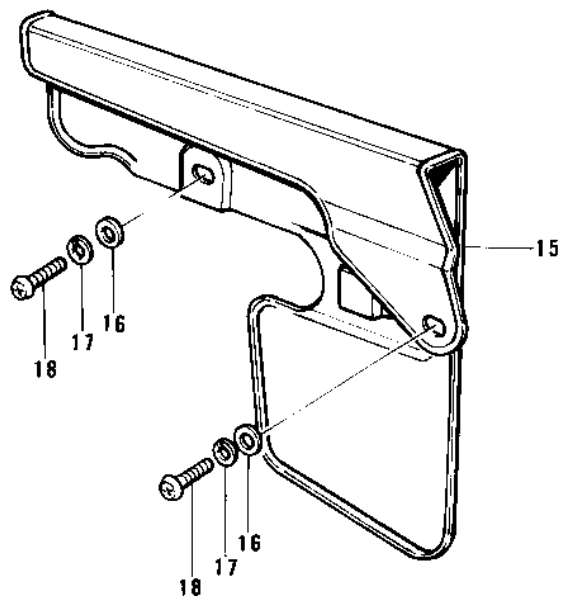

# 1975 MC1M-A PARTS DIAGRAM

SEAT/CHAIN COVER

# 1975 MC1M-A PARTS LIST

## SEAT/CHAIN COVER

ITEM NAME	PART NUMBER	QUANTITY
SEAT-ASSY (Ref # 1)	53001-1018	
BRACKET,SEAT (Ref # 2)	53032-004	
WASHER PLAIN 6MM (Ref # 3)	410B0600	
WASHER SPRING 6MM (Ref # 4)	461F0600	
SCREW PAN HEAD 6X14 (Ref # 5)	220B0614	
SPRING,SEAT HOOK (Ref # 6)	53012-012	
SCREW PAN HEAD 6X12 (Ref # 7)	220B0612	
DAMPER RUBBER (Ref # 8)	92075-099	
SPRING,HOOK (Ref # 9)	53012-013	
SPRING,HOOK (Ref # 9)	53012-013	
PIN DUAL SEAT PIVOT (Ref # 10)	53011-001	
HOOK,L.H SEAT (Ref # 11)	53008-031	
COTTER PIN (Ref # 12)	92041-003	
HOOK,R.H SEAT (Ref # 13)	53008-032	
BAND,TOOL (Ref # 14)	92072-066	
CASE-CHAIN (Ref # 15)	36014-1024	
WASHER PLAIN 6MM (Ref # 16)	411B0600	
WASHER SPRING 6MM (Ref # 17)	461F0600	
SCREW PAN HEAD 6X12 (Ref # 18)	220B0612	