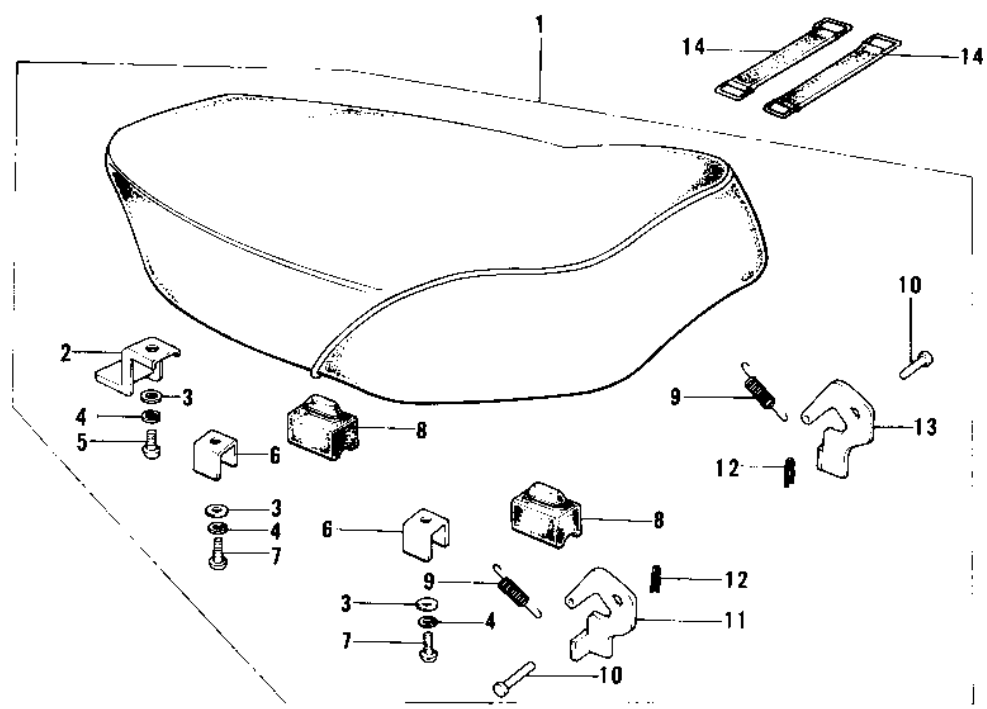

# 1975 MC1M-A PARTS DIAGRAM

SEAT/CHAIN COVER

# 1975 MC1M-A PARTS LIST

## SEAT/CHAIN COVER

ITEM NAME	PART NUMBER	QUANTITY
SEAT-ASSY (Ref # 1)	53001-1018	
BRACKET,SEAT (Ref # 2)	53032-004	
WASHER PLAIN 6MM (Ref # 3)	410B0600	
WASHER SPRING 6MM (Ref # 4)	461F0600	
SCREW PAN HEAD 6X14 (Ref # 5)	220B0614	
SPRING,SEAT HOOK (Ref # 6)	53012-012	
SCREW PAN HEAD 6X12 (Ref # 7)	220B0612	
DAMPER RUBBER (Ref # 8)	92075-099	
SPRING,HOOK (Ref # 9)	53012-013	
SPRING,HOOK (Ref # 9)	53012-013	
PIN DUAL SEAT PIVOT (Ref # 10)	53011-001	
HOOK,L.H SEAT (Ref # 11)	53008-031	
COTTER PIN (Ref # 12)	92041-003	
HOOK,R.H SEAT (Ref # 13)	53008-032	
BAND,TOOL (Ref # 14)	92072-066	
CASE-CHAIN (Ref # 15)	36014-1024	
WASHER PLAIN 6MM (Ref # 16)	411B0600	
WASHER SPRING 6MM (Ref # 17)	461F0600	
SCREW PAN HEAD 6X12 (Ref # 18)	220B0612	