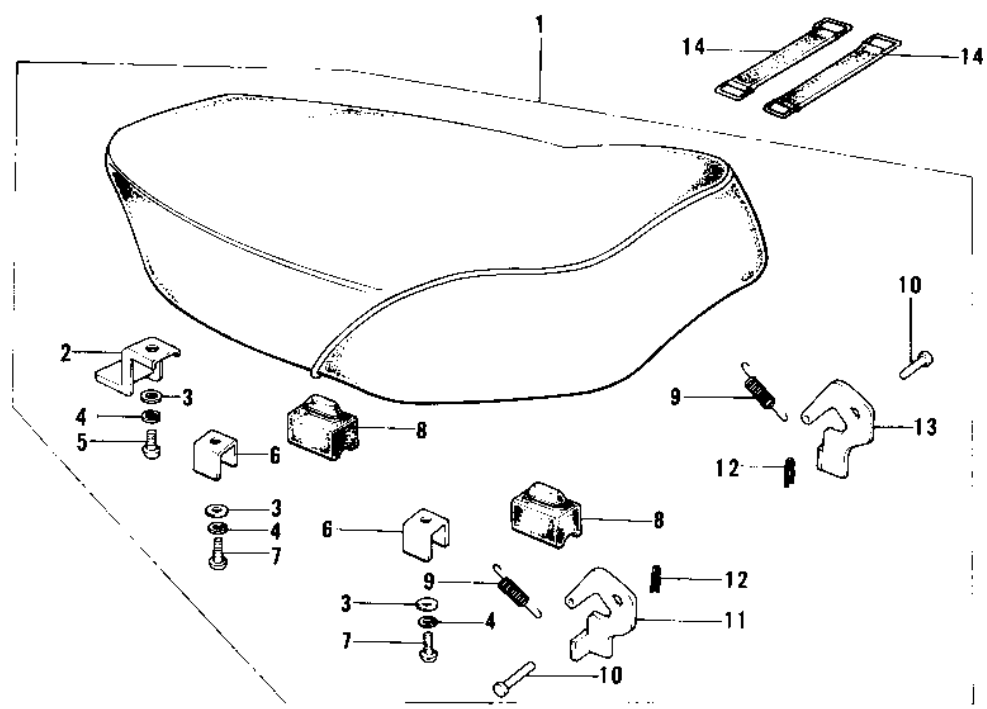

1975 MC1M-A PARTS DIAGRAM

SEAT/CHAIN COVER

1975 MC1M-A PARTS LIST

SEAT/CHAIN COVER

ITEM NAME	PART NUMBER	QUANTITY
SEAT-ASSY (Ref # 1)	53001-1018	
BRACKET,SEAT (Ref # 2)	53032-004	
WASHER PLAIN 6MM (Ref # 3)	410B0600	
WASHER SPRING 6MM (Ref # 4)	461F0600	
SCREW PAN HEAD 6X14 (Ref # 5)	220B0614	
SPRING,SEAT HOOK (Ref # 6)	53012-012	
SCREW PAN HEAD 6X12 (Ref # 7)	220B0612	
DAMPER RUBBER (Ref # 8)	92075-099	
SPRING,HOOK (Ref # 9)	53012-013	
SPRING,HOOK (Ref # 9)	53012-013	
PIN DUAL SEAT PIVOT (Ref # 10)	53011-001	
HOOK,L.H SEAT (Ref # 11)	53008-031	
COTTER PIN (Ref # 12)	92041-003	
HOOK,R.H SEAT (Ref # 13)	53008-032	
BAND,TOOL (Ref # 14)	92072-066	
CASE-CHAIN (Ref # 15)	36014-1024	
WASHER PLAIN 6MM (Ref # 16)	411B0600	
WASHER SPRING 6MM (Ref # 17)	461F0600	
SCREW PAN HEAD 6X12 (Ref # 18)	220B0612	