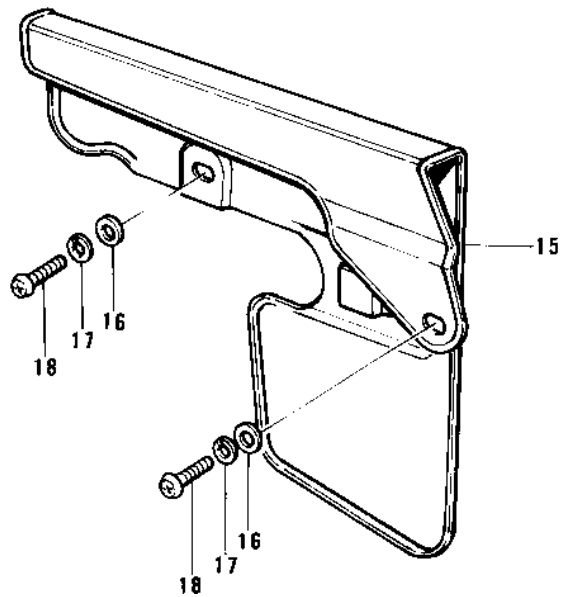

1974 MC1M PARTS DIAGRAM

SEAT/CHAIN COVER

1974 MC1M PARTS LIST

SEAT/CHAIN COVER

ITEM NAME	PART NUMBER	QUANTITY
SEAT-ASSY (Ref # 1)	53001-1018	
BRACKET,SEAT (Ref # 2)	53032-004	
WASHER PLAIN 6MM (Ref # 3)	410B0600	
WASHER SPRING 6MM (Ref # 4)	461F0600	
SCREW PAN HEAD 6X14 (Ref # 5)	220B0614	
SPRING,SEAT HOOK (Ref # 6)	53012-012	
SCREW PAN HEAD 6X12 (Ref # 7)	220B0612	
DAMPER RUBBER (Ref # 8)	92075-099	
SPRING,HOOK (Ref # 9)	53012-013	
SPRING,HOOK (Ref # 9)	53012-013	
PIN DUAL SEAT PIVOT (Ref # 10)	53011-001	
HOOK,L.H SEAT (Ref # 11)	53008-031	
COTTER PIN (Ref # 12)	92041-003	
HOOK,R.H SEAT (Ref # 13)	53008-032	
BAND,TOOL (Ref # 14)	92072-066	
CASE-CHAIN (Ref # 15)	36014-1024	
WASHER PLAIN 6MM (Ref # 16)	411B0600	
WASHER SPRING 6MM (Ref # 17)	461F0600	
SCREW PAN HEAD 6X12 (Ref # 18)	220B0612	