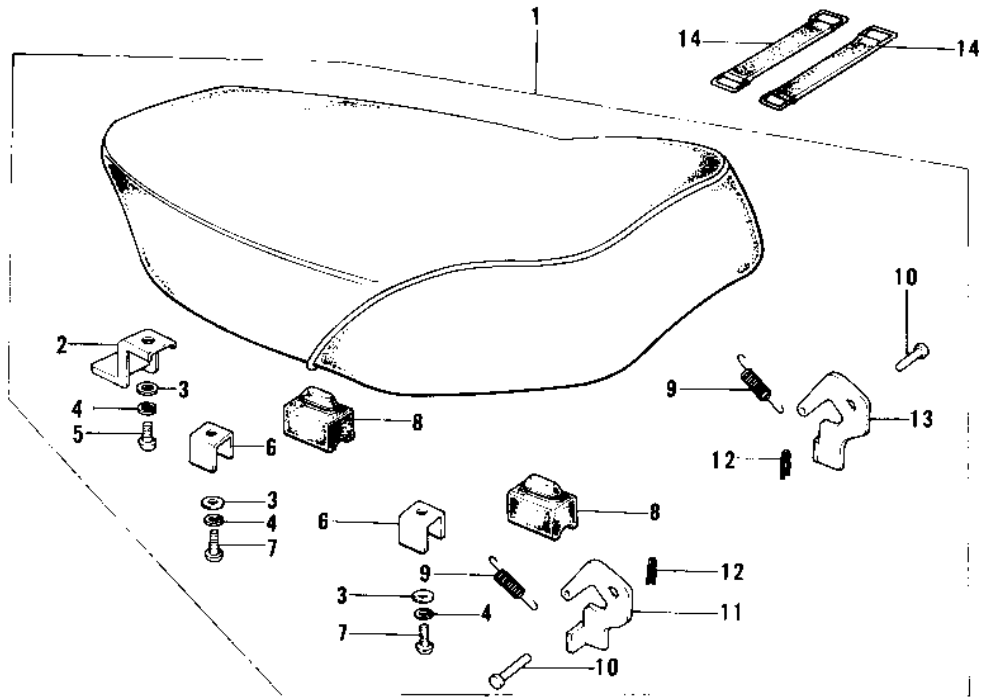

1974 MC1M PARTS DIAGRAM

SEAT/CHAIN COVER

1974 MC1M PARTS LIST

SEAT/CHAIN COVER

ITEM NAME	PART NUMBER	QUANTITY
SEAT-ASSY (Ref # 1)	53001-1018	
BRACKET,SEAT (Ref # 2)	53032-004	
WASHER PLAIN 6MM (Ref # 3)	410B0600	
WASHER SPRING 6MM (Ref # 4)	461F0600	
SCREW PAN HEAD 6X14 (Ref # 5)	220B0614	
SPRING,SEAT HOOK (Ref # 6)	53012-012	
SCREW PAN HEAD 6X12 (Ref # 7)	220B0612	
DAMPER RUBBER (Ref # 8)	92075-099	
SPRING,HOOK (Ref # 9)	53012-013	
SPRING,HOOK (Ref # 9)	53012-013	
PIN DUAL SEAT PIVOT (Ref # 10)	53011-001	
HOOK,L.H SEAT (Ref # 11)	53008-031	
COTTER PIN (Ref # 12)	92041-003	
HOOK,R.H SEAT (Ref # 13)	53008-032	
BAND,TOOL (Ref # 14)	92072-066	
CASE-CHAIN (Ref # 15)	36014-1024	
WASHER PLAIN 6MM (Ref # 16)	411B0600	
WASHER SPRING 6MM (Ref # 17)	461F0600	
SCREW PAN HEAD 6X12 (Ref # 18)	220B0612	