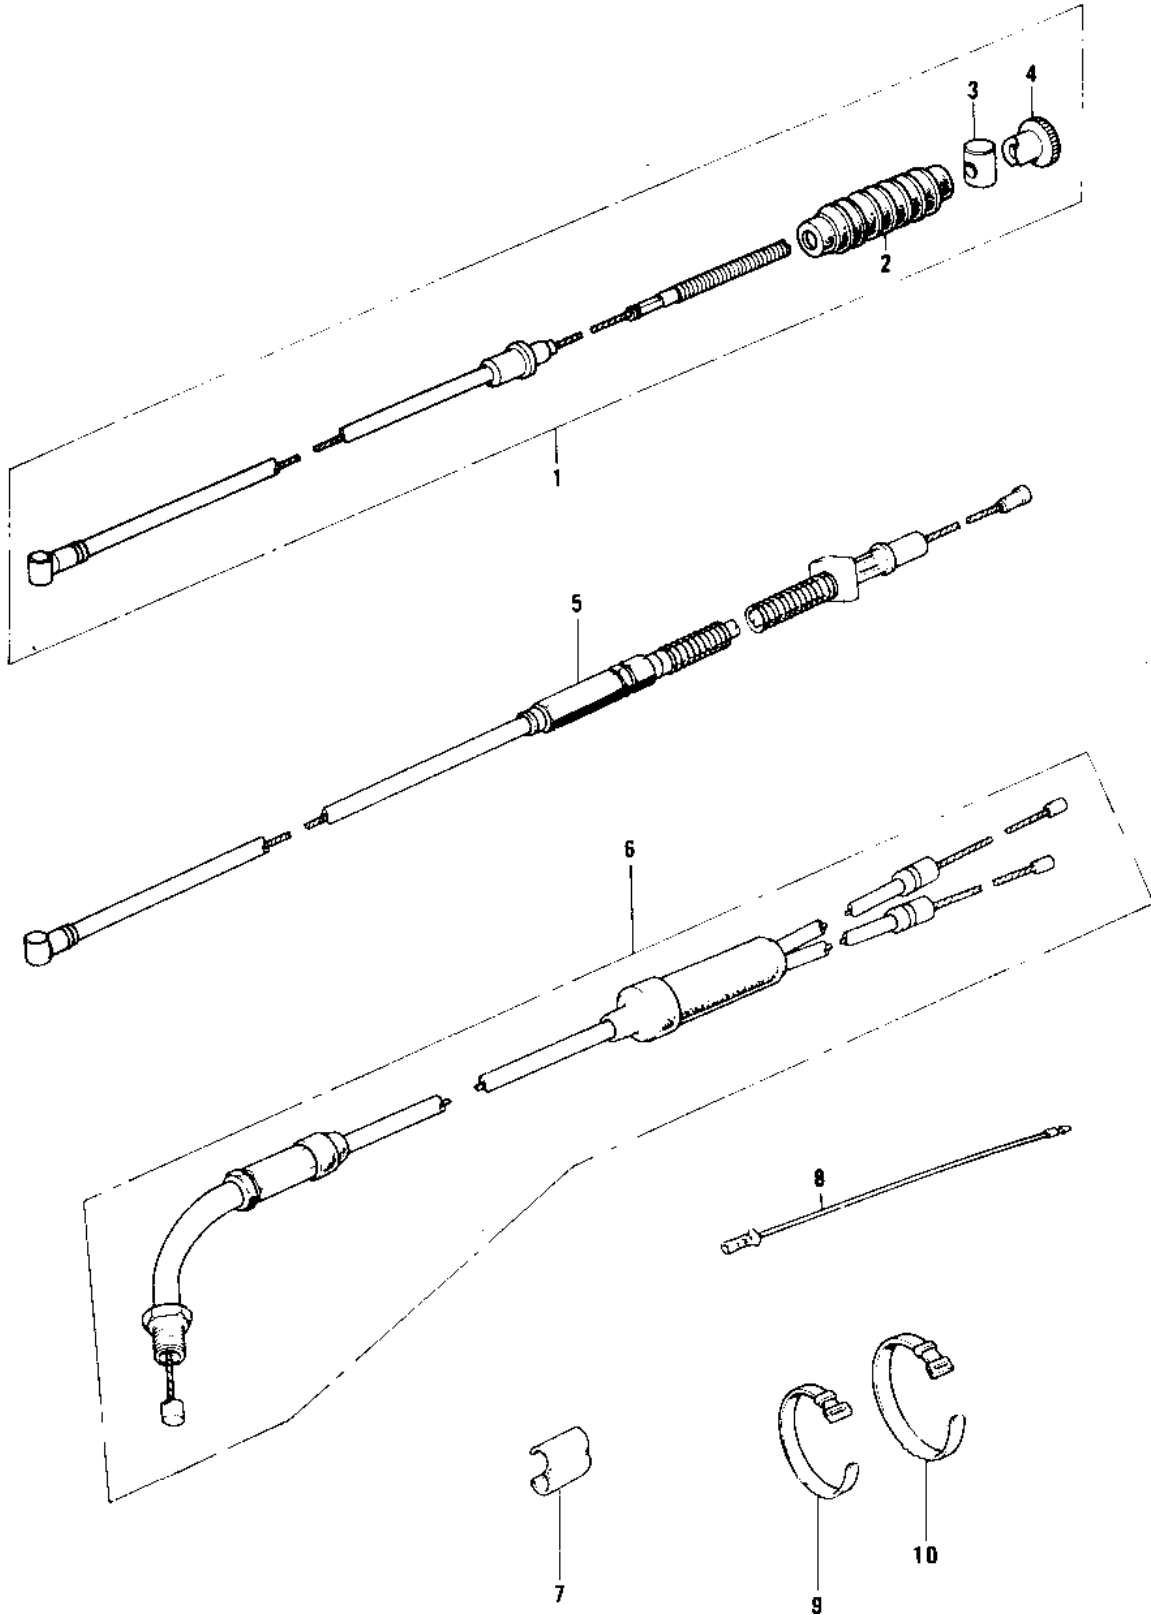

1974 MC1-A PARTS DIAGRAM

CABLES ('74-'75 MC1M/MC1M-A)

1974 MC1-A PARTS LIST

CABLES ('74-'75 MC1M/MC1M-A)

ITEM NAME	PART NUMBER	QUANTITY
CABLE,FRONT BRAKE (Ref # 1)	54005-074	1
DUST COVER-BRKE CABLE (Ref # 2)	54009-008	1
JOINT-BRAKE ROD (Ref # 3)	92043-082	1
NUT-BRAKE ROD ADJUST (Ref # 4)	92015-052	1
CABLE,CLUTCH (Ref # 5)	54011-055	1
CABLE, CLUTCH (Ref # 5)	54011-073	1
CABLE,CONTROL (Ref # 6)	54012-109	1
CLAMP-CABLE (Ref # 7)	92037-069	1
WIRING HARNESS,EXTNSN (Ref # 8)	26011-006	1
BAND,SHORT (Ref # 9)	92072-030	4
BAND,WIRING HARNESS (Ref # 10)	92072-056	2