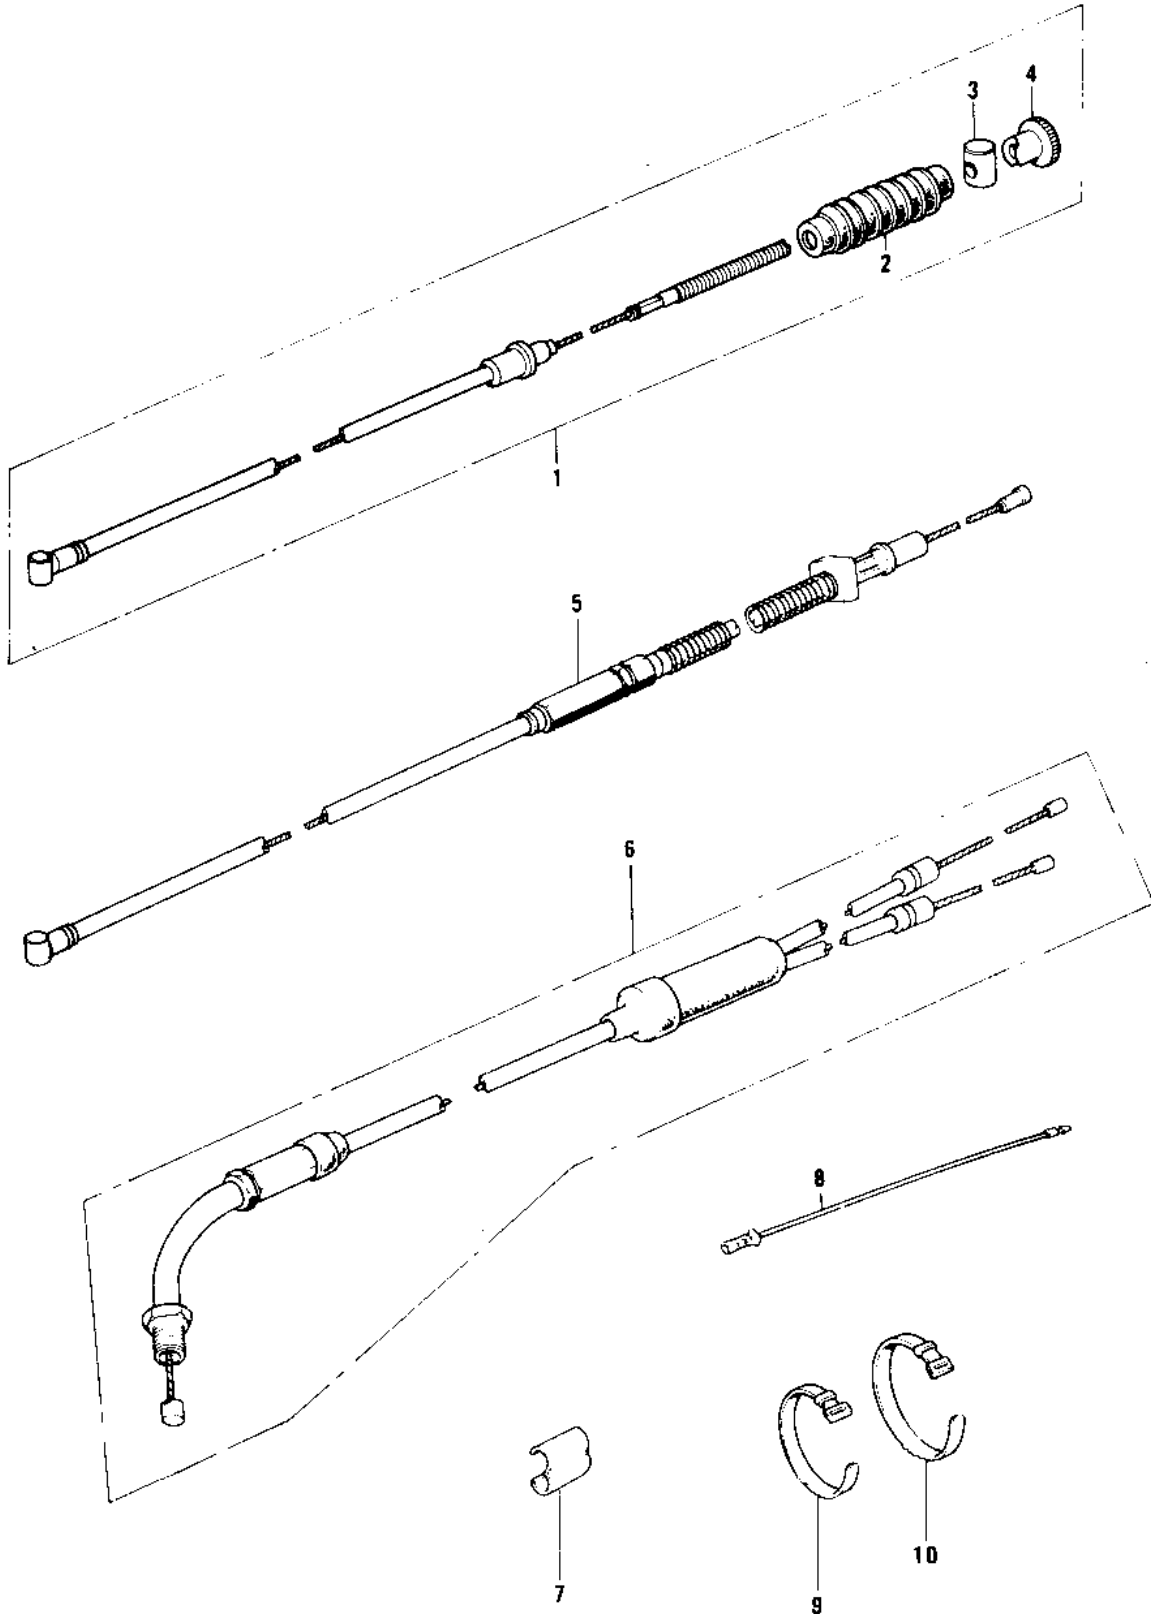

1975 MC1-B PARTS DIAGRAM

CABLES ('74-'75 MC1M/MC1M-A)

1975 MC1-B PARTS LIST

CABLES ('74-'75 MC1M/MC1M-A)

ITEM NAME	PART NUMBER	QUANTITY
CABLE,FRONT BRAKE (Ref # 1)	54005-074	
DUST COVER-BRKE CABLE (Ref # 2)	54009-008	
JOINT-BRAKE ROD (Ref # 3)	92043-082	
NUT-BRAKE ROD ADJUST (Ref # 4)	92015-052	
CABLE,CLUTCH (Ref # 5)	54011-055	
CABLE, CLUTCH (Ref # 5)	54011-073	
CABLE,CONTROL (Ref # 6)	54012-109	
CLAMP-CABLE (Ref # 7)	92037-069	
WIRING HARNESS,EXTNSN (Ref # 8)	26011-006	
BAND,SHORT (Ref # 9)	92072-030	
BAND,WIRING HARNESS (Ref # 10)	92072-056	