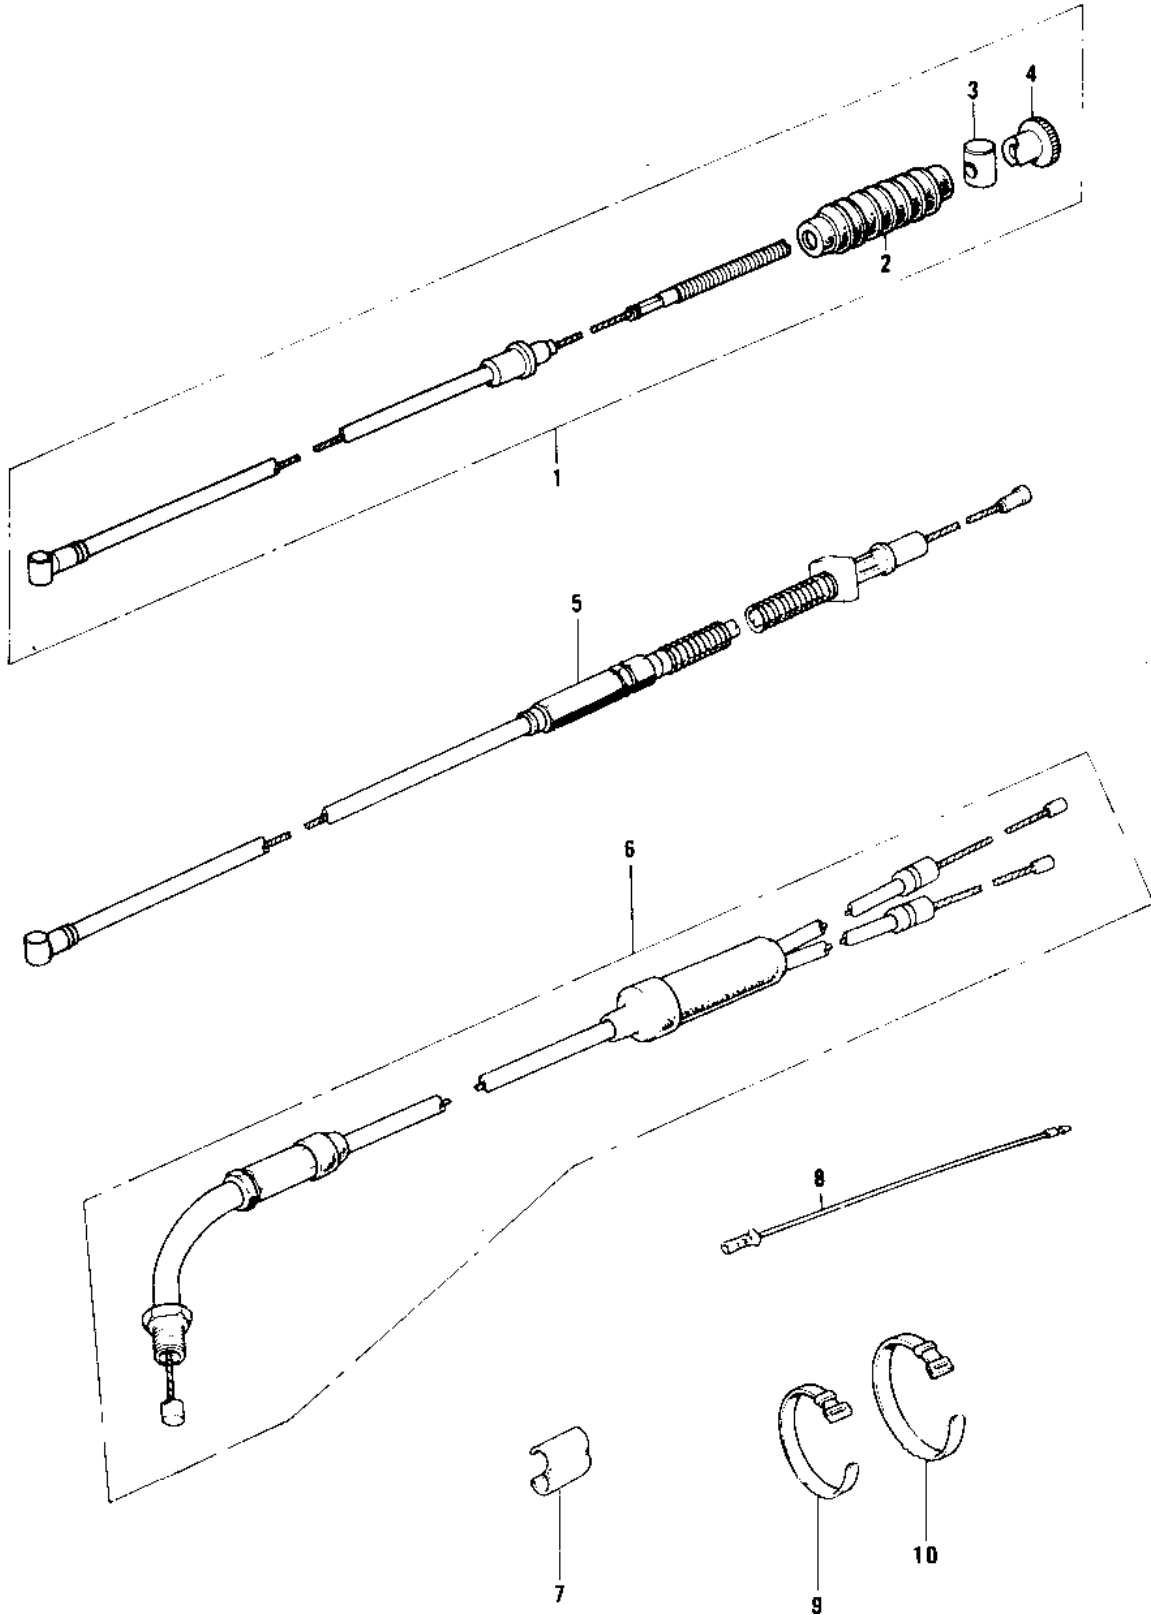

# 1975 MC1M-A PARTS DIAGRAM

CABLES (74-'75 MC1M/MC1M-A)

# 1975 MC1M-A PARTS LIST

## CABLES ('74-'75 MC1M/MC1M-A)

ITEM NAME	PART NUMBER	QUANTITY
CABLE,FRONT BRAKE (Ref # 1)	54005-074	
DUST COVER-BRKE CABLE (Ref # 2)	54009-008	
JOINT-BRAKE ROD (Ref # 3)	92043-082	
NUT-BRAKE ROD ADJUST (Ref # 4)	92015-052	
CABLE,CLUTCH (Ref # 5)	54011-055	
CABLE, CLUTCH (Ref # 5)	54011-073	
CABLE,CONTROL (Ref # 6)	54012-109	
CLAMP-CABLE (Ref # 7)	92037-069	
WIRING HARNESS,EXTNSN (Ref # 8)	26011-006	
BAND,SHORT (Ref # 9)	92072-030	
BAND,WIRING HARNESS (Ref # 10)	92072-056	