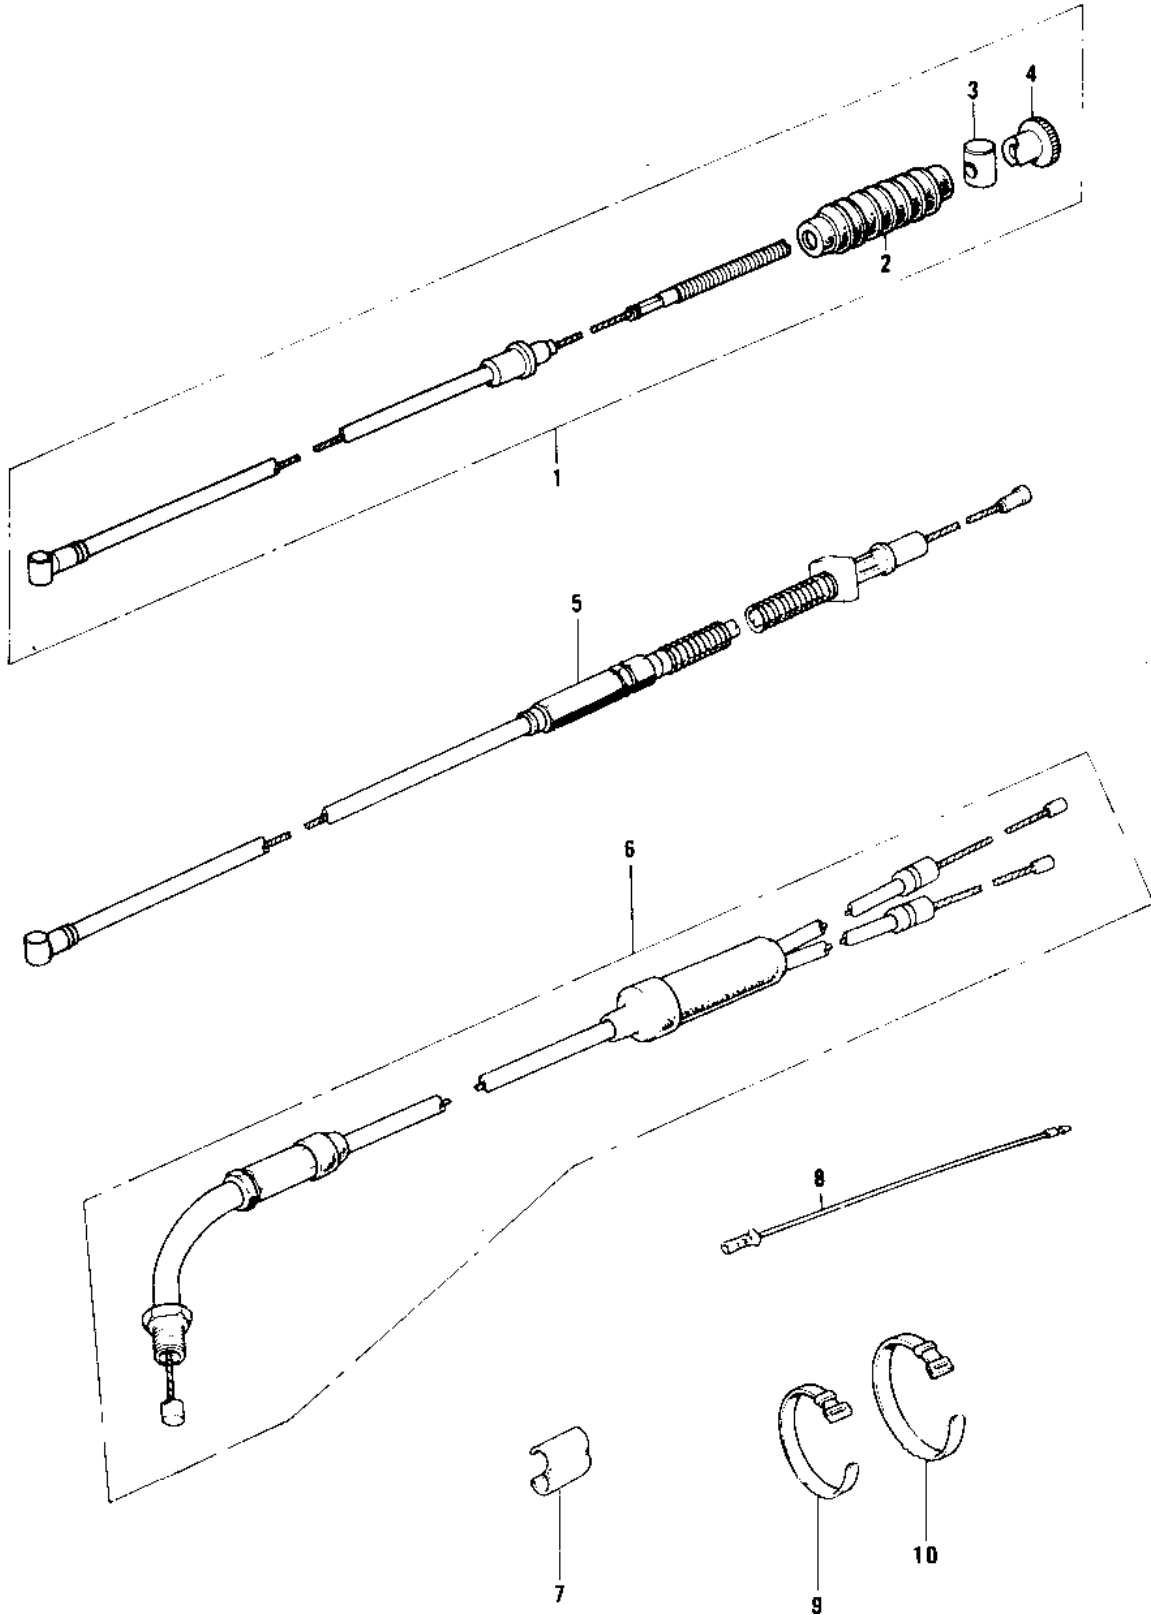

1974 MC1M PARTS DIAGRAM

CABLES ('74-'75 MC1M/MC1M-A)

1974 MC1M PARTS LIST

CABLES ('74-'75 MC1M/MC1M-A)

ITEM NAME	PART NUMBER	QUANTITY
CABLE,FRONT BRAKE (Ref # 1)	54005-074	
DUST COVER-BRKE CABLE (Ref # 2)	54009-008	
JOINT-BRAKE ROD (Ref # 3)	92043-082	
NUT-BRAKE ROD ADJUST (Ref # 4)	92015-052	
CABLE,CLUTCH (Ref # 5)	54011-055	
CABLE, CLUTCH (Ref # 5)	54011-073	
CABLE,CONTROL (Ref # 6)	54012-109	
CLAMP-CABLE (Ref # 7)	92037-069	
WIRING HARNESS,EXTNSN (Ref # 8)	26011-006	
BAND,SHORT (Ref # 9)	92072-030	
BAND,WIRING HARNESS (Ref # 10)	92072-056	