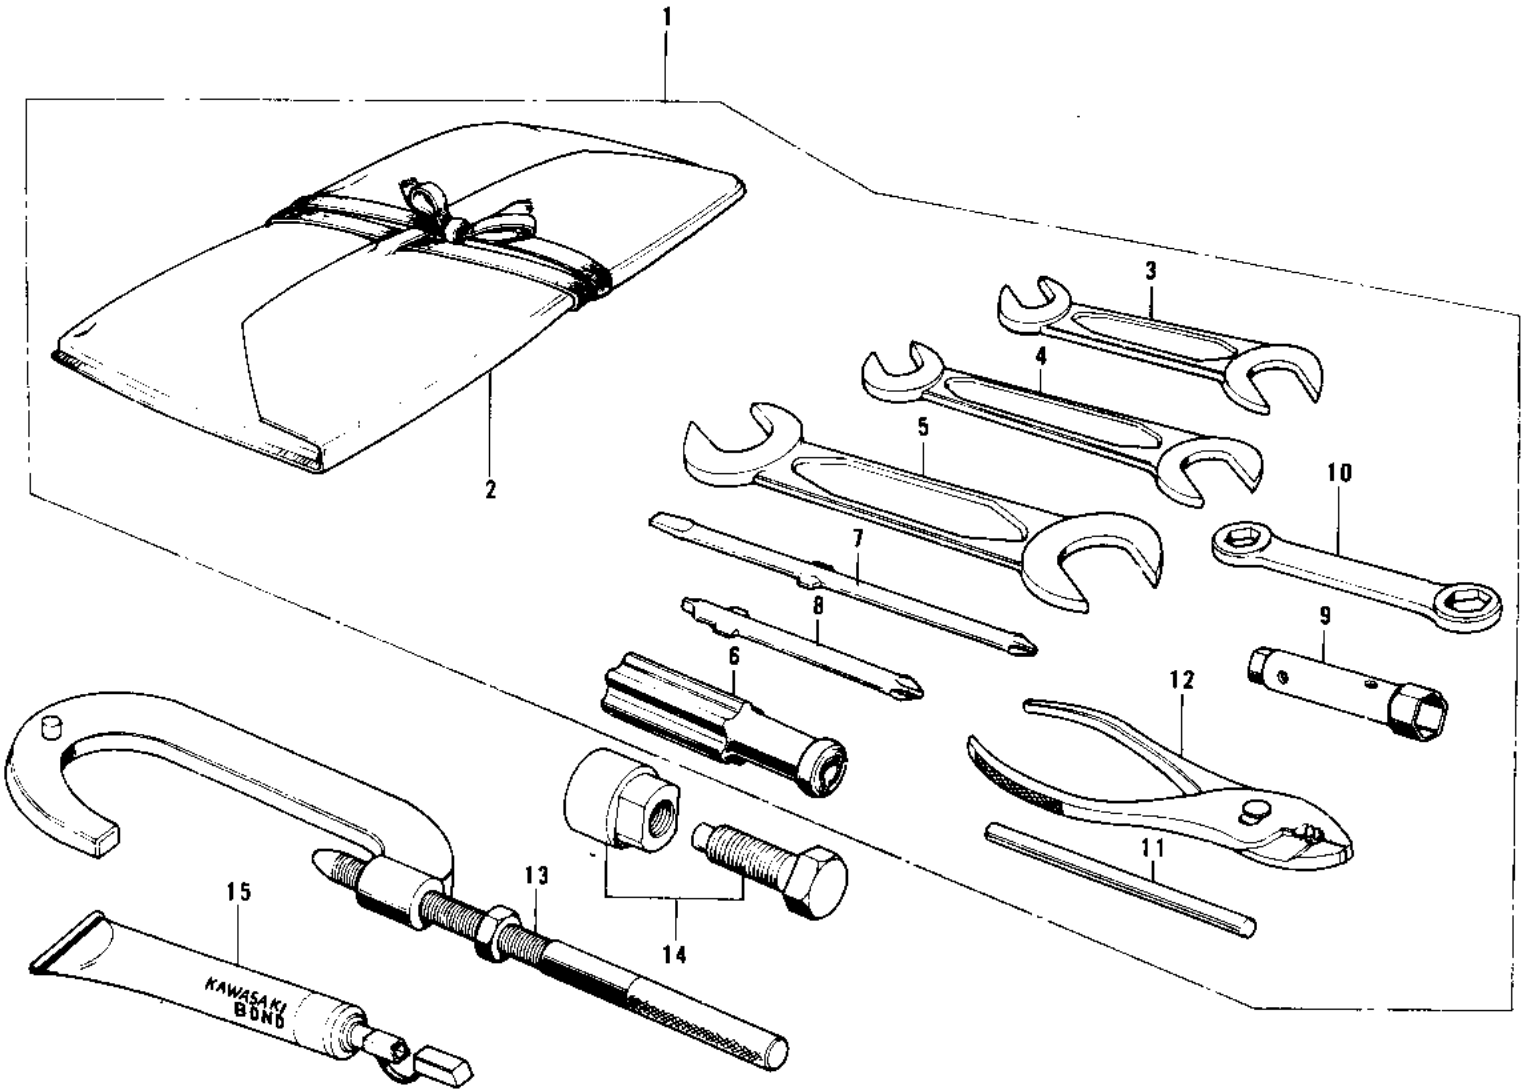

1974 MC1-A PARTS DIAGRAM

OWNER TOOLS/SPECIAL SERVICE TOOLS ('74-')

1974 MC1-A PARTS LIST

OWNER TOOLS/SPECIAL SERVICE TOOLS ('74-')

ITEM NAME	PART NUMBER	QUANTITY
UNAVAILABLE IN PRICE BOOK (Ref # 1)	56007-031	1
BAG,TOOL (Ref # 2)	56008-008	1
WRENCH,OPEN,8X10 (Ref # 3)	92126-001	1
WRENCH,OPEN END,12X13 (Ref # 4)	92126-002	1
TOOL-WRENCH,OPEN END, (Ref # 5)	92110-1153	1
92106-1001 (Canada) (Ref # 6)	92106-002	1
TOOL-DRIVER (Ref # 7)	92107-1052	1
SCREW DRIVER #3 PHLIP (Ref # 8)	92107-005	1
WRENCH,BOX,17X21 (Ref # 9)	92110-012	1
92110-1022 (Canada) (Ref # 10)	92108-009	1
92111-005 (Canada) (Ref # 11)	92111-007	1
92112-003 (Canada) (Ref # 12)	92112-005	1
57001-1243 (Canada) (Ref # 13)	56019-040	1
57001-252 (Canada) (Ref # 14)	56019-033	1