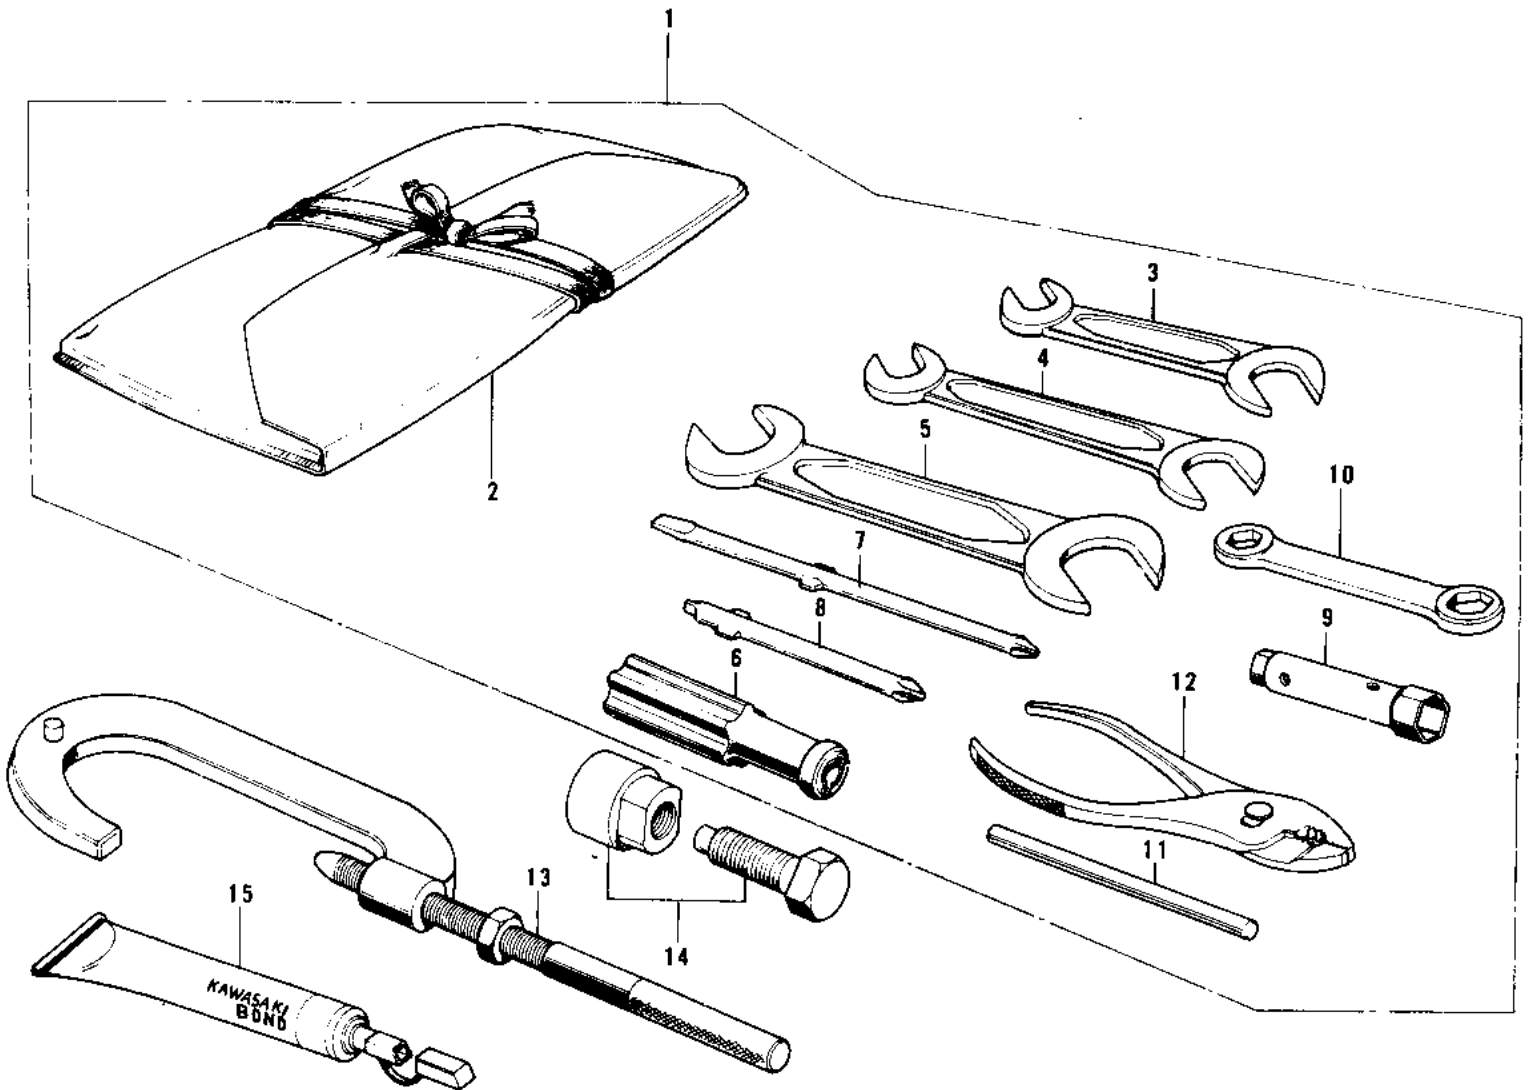

1975 MC1-B PARTS DIAGRAM

OWNER TOOLS/SPECIAL SERVICE TOOLS ('74-')

1975 MC1-B PARTS LIST

OWNER TOOLS/SPECIAL SERVICE TOOLS ('74-')

ITEM NAME	PART NUMBER	QUANTITY
UNAVAILABLE IN PRICE BOOK (Ref # 1)	56007-031	
BAG,TOOL (Ref # 2)	56008-008	
WRENCH,OPEN,8X10 (Ref # 3)	92126-001	
WRENCH,OPEN END,12X13 (Ref # 4)	92126-002	
TOOL-WRENCH,OPEN END, (Ref # 5)	92110-1153	
92106-1001 (Canada) (Ref # 6)	92106-002	
TOOL-DRIVER (Ref # 7)	92107-1052	
SCREW DRIVER #3 PHLIP (Ref # 8)	92107-005	
WRENCH,BOX,17X21 (Ref # 9)	92110-012	
92110-1022 (Canada) (Ref # 10)	92108-009	
92111-005 (Canada) (Ref # 11)	92111-007	
92112-003 (Canada) (Ref # 12)	92112-005	
57001-1243 (Canada) (Ref # 13)	56019-040	
57001-252 (Canada) (Ref # 14)	56019-033	