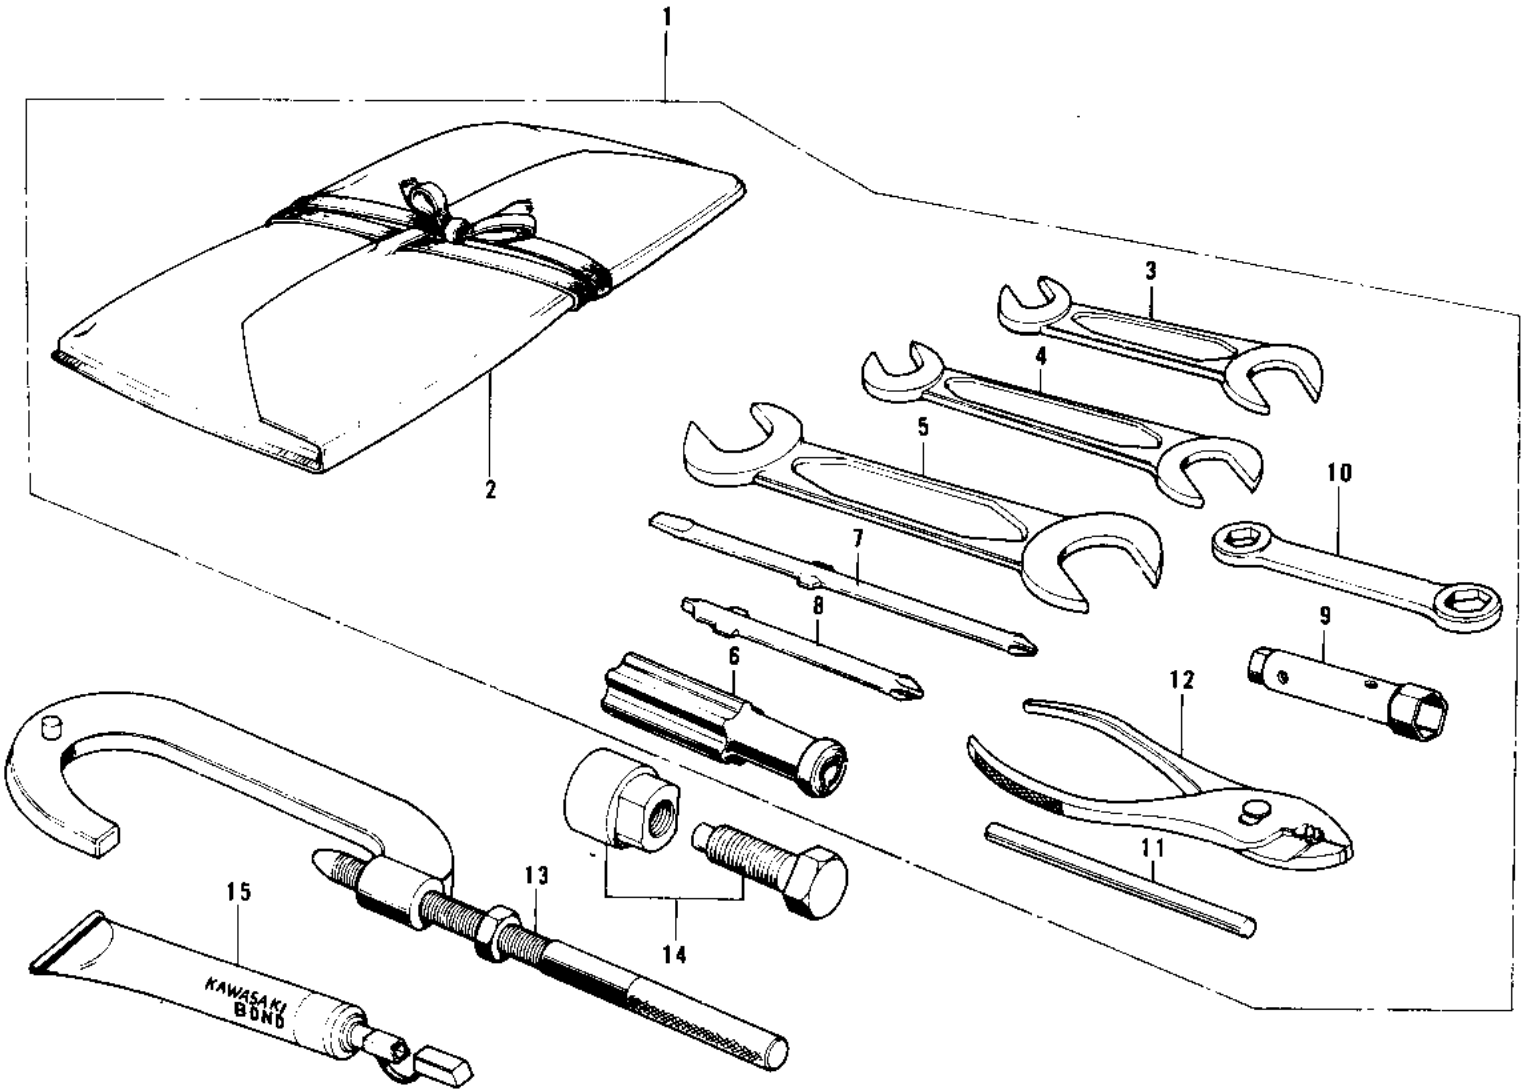

# 1975 MC1M-A PARTS DIAGRAM

OWNER TOOLS/SPECIAL SERVICE TOOLS ('74-')

## 1975 MC1M-A PARTS LIST

OWNER TOOLS/SPECIAL SERVICE TOOLS ('74-'

ITEM NAME	PART NUMBER	QUANTITY
UNAVAILABLE IN PRICE BOOK (Ref # 1)	56007-031	
BAG,TOOL (Ref # 2)	56008-008	
WRENCH,OPEN,8X10 (Ref # 3)	92126-001	
WRENCH,OPEN END,12X13 (Ref # 4)	92126-002	
TOOL-WRENCH,OPEN END, (Ref # 5)	92110-1153	
92106-1001 (Canada) (Ref # 6)	92106-002	
TOOL-DRIVER (Ref # 7)	92107-1052	
SCREW DRIVER #3 PHLIP (Ref # 8)	92107-005	
WRENCH,BOX,17X21 (Ref # 9)	92110-012	
92110-1022 (Canada) (Ref # 10)	92108-009	
92111-005 (Canada) (Ref # 11)	92111-007	
92112-003 (Canada) (Ref # 12)	92112-005	
57001-1243 (Canada) (Ref # 13)	56019-040	
57001-252 (Canada) (Ref # 14)	56019-033	