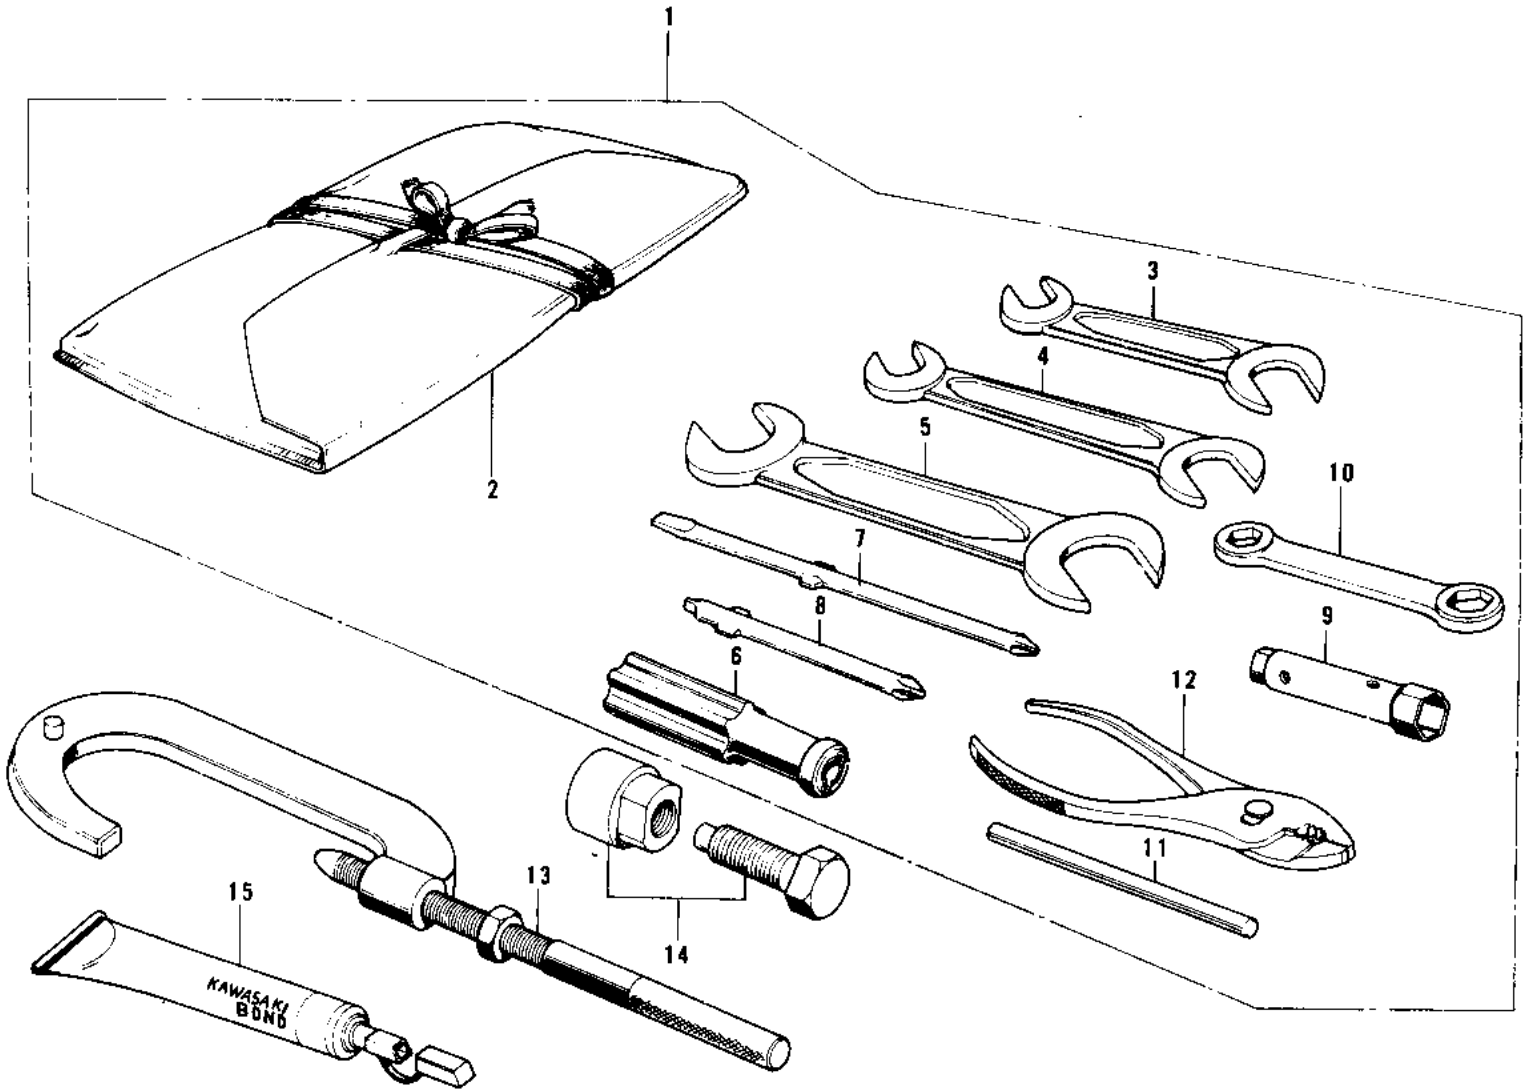

# 1974 MC1M PARTS DIAGRAM

OWNER TOOLS/SPECIAL SERVICE TOOLS ('74-')

## 1974 MC1M PARTS LIST

OWNER TOOLS/SPECIAL SERVICE TOOLS ('74-'

ITEM NAME	PART NUMBER	QUANTITY
UNAVAILABLE IN PRICE BOOK (Ref # 1)	56007-031	
BAG,TOOL (Ref # 2)	56008-008	
WRENCH,OPEN,8X10 (Ref # 3)	92126-001	
WRENCH,OPEN END,12X13 (Ref # 4)	92126-002	
TOOL-WRENCH,OPEN END, (Ref # 5)	92110-1153	
92106-1001 (Canada) (Ref # 6)	92106-002	
TOOL-DRIVER (Ref # 7)	92107-1052	
SCREW DRIVER #3 PHLIP (Ref # 8)	92107-005	
WRENCH,BOX,17X21 (Ref # 9)	92110-012	
92110-1022 (Canada) (Ref # 10)	92108-009	
92111-005 (Canada) (Ref # 11)	92111-007	
92112-003 (Canada) (Ref # 12)	92112-005	
57001-1243 (Canada) (Ref # 13)	56019-040	
57001-252 (Canada) (Ref # 14)	56019-033	