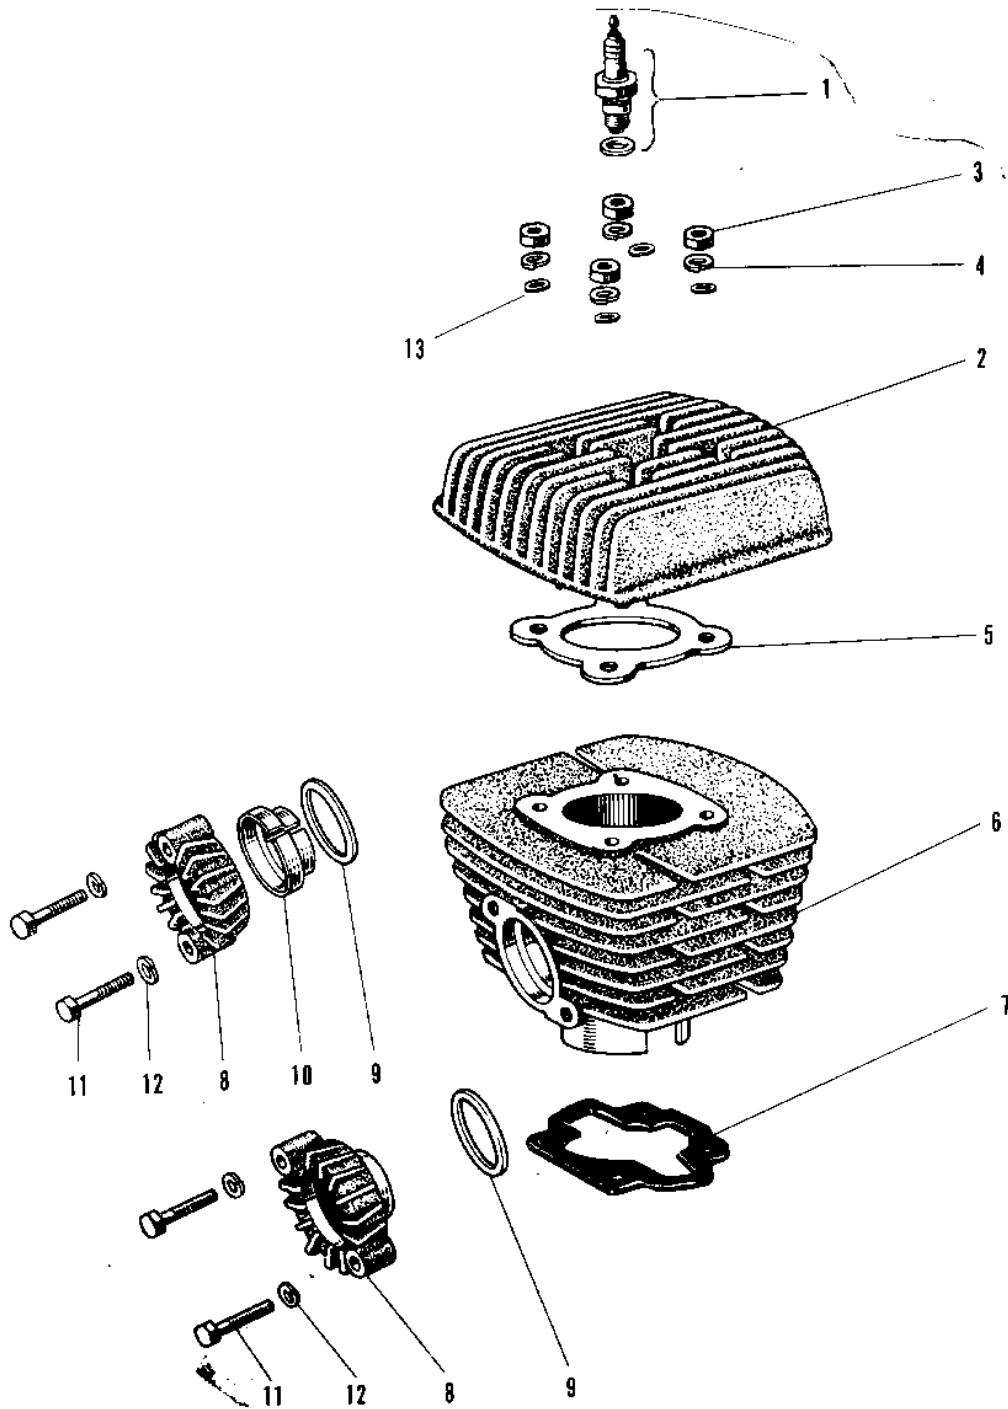

# 1971 G3SS-A PARTS DIAGRAM

CYLINDER HEAD/CYLINDER ('69-'73)

Re

# 1971 G3SS-A PARTS LIST

CYLINDER HEAD/CYLINDER ('69-'73)

ITEM NAME	PART NUMBER	QUANTITY
SPARK PLUGS B8HC (Ref # 1)	92070-010	1
CYLINDER HEAD (Ref # 2)	11001-015	1
NUT,8MM (Ref # 3)	311B0800	4
WASHER SPRING 8MM (Ref # 4)	461F0800	4
GASKET CYLINDER HEAD (Ref # 5)	11004-015	1
GASKET CYLINDER HEAD (Ref # 5)	11004-033	1
CYLINDER (Ref # 6)	11005-025	1
CYLINDER (Ref # 6)	11005-075	1
GASKET CYLINDER BASE (Ref # 7)	11009-009	1
HOLDER EXHAUST PIPE (Ref # 8)	18069-023	1
GASKET,EXHAUST PIPE (Ref # 9)	11009-1992	1
INSERT EXH PIPE HLDR (Ref # 10)	18070-004	1
BOLT-UPSET,6X35 (Ref # 11)	112G0635	2
WASHER SPRING 6MM (Ref # 12)	461F0600	2
WASHER PLAIN 8MM (Ref # 13)	410B0800	4