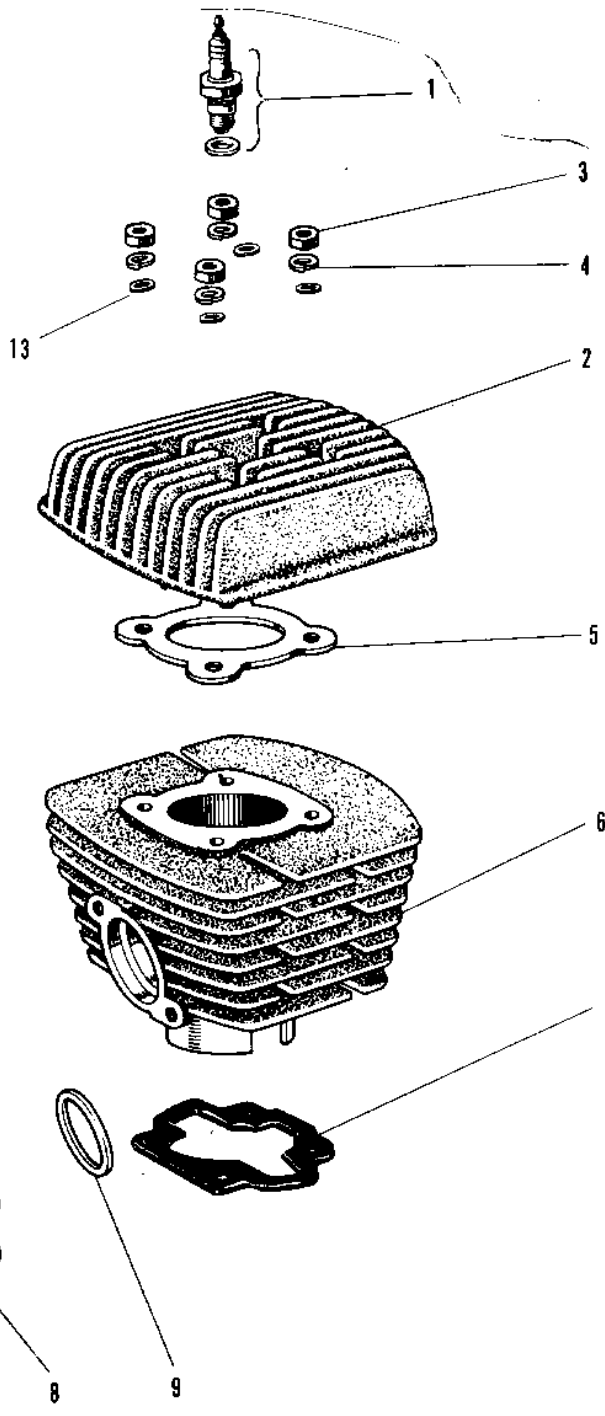

1974 G3SS-D PARTS DIAGRAM

CYLINDER HEAD/CYLINDER ('69-'73)

1974 G3SS-D PARTS LIST

CYLINDER HEAD/CYLINDER ('69-'73)

ITEM NAME	PART NUMBER	QUANTITY
SPARK PLUGS B8HC (Ref # 1)	92070-010	1
CYLINDER HEAD (Ref # 2)	11001-015	1
NUT,8MM (Ref # 3)	311B0800	4
WASHER SPRING 8MM (Ref # 4)	461F0800	4
GASKET CYLINDER HEAD (Ref # 5)	11004-015	1
GASKET CYLINDER HEAD (Ref # 5)	11004-033	1
CYLINDER (Ref # 6)	11005-025	1
CYLINDER (Ref # 6)	11005-075	1
GASKET CYLINDER BASE (Ref # 7)	11009-009	1
HOLDER EXHAUST PIPE (Ref # 8)	18069-023	1
GASKET,EXHAUST PIPE (Ref # 9)	11009-1992	1
INSERT EXH PIPE HLDR (Ref # 10)	18070-004	1
BOLT-UPSET,6X35 (Ref # 11)	112G0635	2
WASHER SPRING 6MM (Ref # 12)	461F0600	2
WASHER PLAIN 8MM (Ref # 13)	410B0800	4