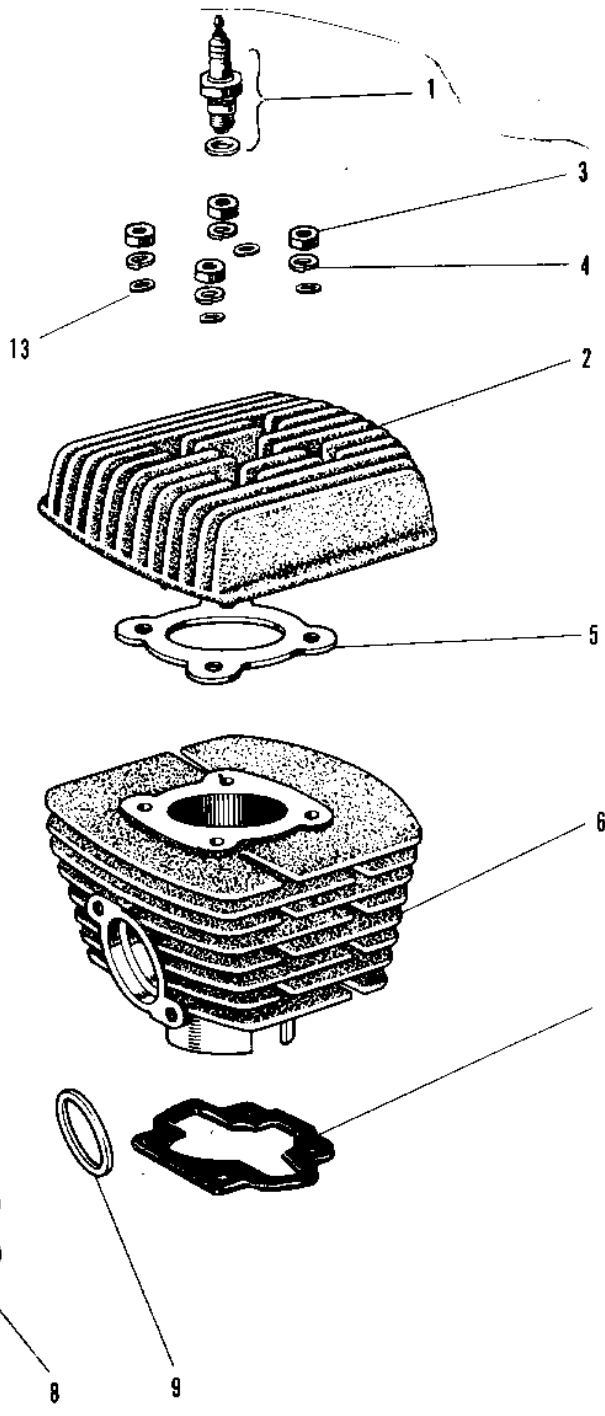

1969 G3SS PARTS DIAGRAM

CYLINDER HEAD/CYLINDER ('69-'73)

1969 G3SS PARTS LIST

CYLINDER HEAD/CYLINDER ('69-'73)

ITEM NAME	PART NUMBER	QUANTITY
SPARK PLUGS B8HC (Ref # 1)	92070-010	1
CYLINDER HEAD (Ref # 2)	11001-015	1
NUT,8MM (Ref # 3)	311B0800	4
WASHER SPRING 8MM (Ref # 4)	461F0800	4
GASKET CYLINDER HEAD (Ref # 5)	11004-015	1
GASKET CYLINDER HEAD (Ref # 5)	11004-033	
CYLINDER (Ref # 6)	11005-025	1
CYLINDER (Ref # 6)	11005-075	
GASKET CYLINDER BASE (Ref # 7)	11009-009	1
HOLDER EXHAUST PIPE (Ref # 8)	18069-023	
GASKET,EXHAUST PIPE (Ref # 9)	11009-1992	1
INSERT EXH PIPE HLDR (Ref # 10)	18070-004	
BOLT-UPSET,6X35 (Ref # 11)	112G0635	
WASHER SPRING 6MM (Ref # 12)	461F0600	2
WASHER PLAIN 8MM (Ref # 13)	410B0800	4