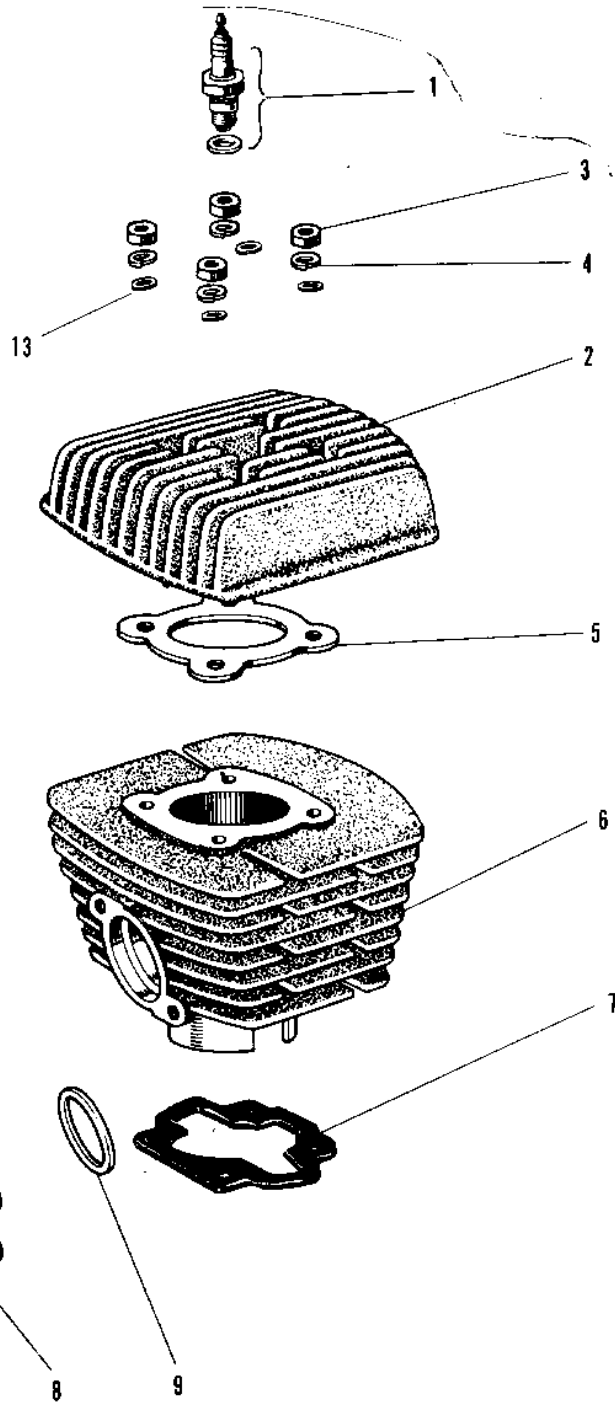

# 1969 G3SS PARTS DIAGRAM

CYLINDER HEAD/CYLINDER ('69-'73)

## 1969 G3SS PARTS LIST

CYLINDER HEAD/CYLINDER ('69-'73)

ITEM NAME	PART NUMBER	QUANTITY
SPARK PLUGS B8HC (Ref # 1)	92070-010	1
CYLINDER HEAD (Ref # 2)	11001-015	1
NUT,8MM (Ref # 3)	311B0800	4
WASHER SPRING 8MM (Ref # 4)	461F0800	4
GASKET CYLINDER HEAD (Ref # 5)	11004-015	1
GASKET CYLINDER HEAD (Ref # 5)	11004-033	
CYLINDER (Ref # 6)	11005-025	1
CYLINDER (Ref # 6)	11005-075	
GASKET CYLINDER BASE (Ref # 7)	11009-009	1
HOLDER EXHAUST PIPE (Ref # 8)	18069-023	
GASKET,EXHAUST PIPE (Ref # 9)	11009-1992	1
INSERT EXH PIPE HLDR (Ref # 10)	18070-004	
BOLT-UPSET,6X35 (Ref # 11)	112G0635	
WASHER SPRING 6MM (Ref # 12)	461F0600	2
WASHER PLAIN 8MM (Ref # 13)	410B0800	4