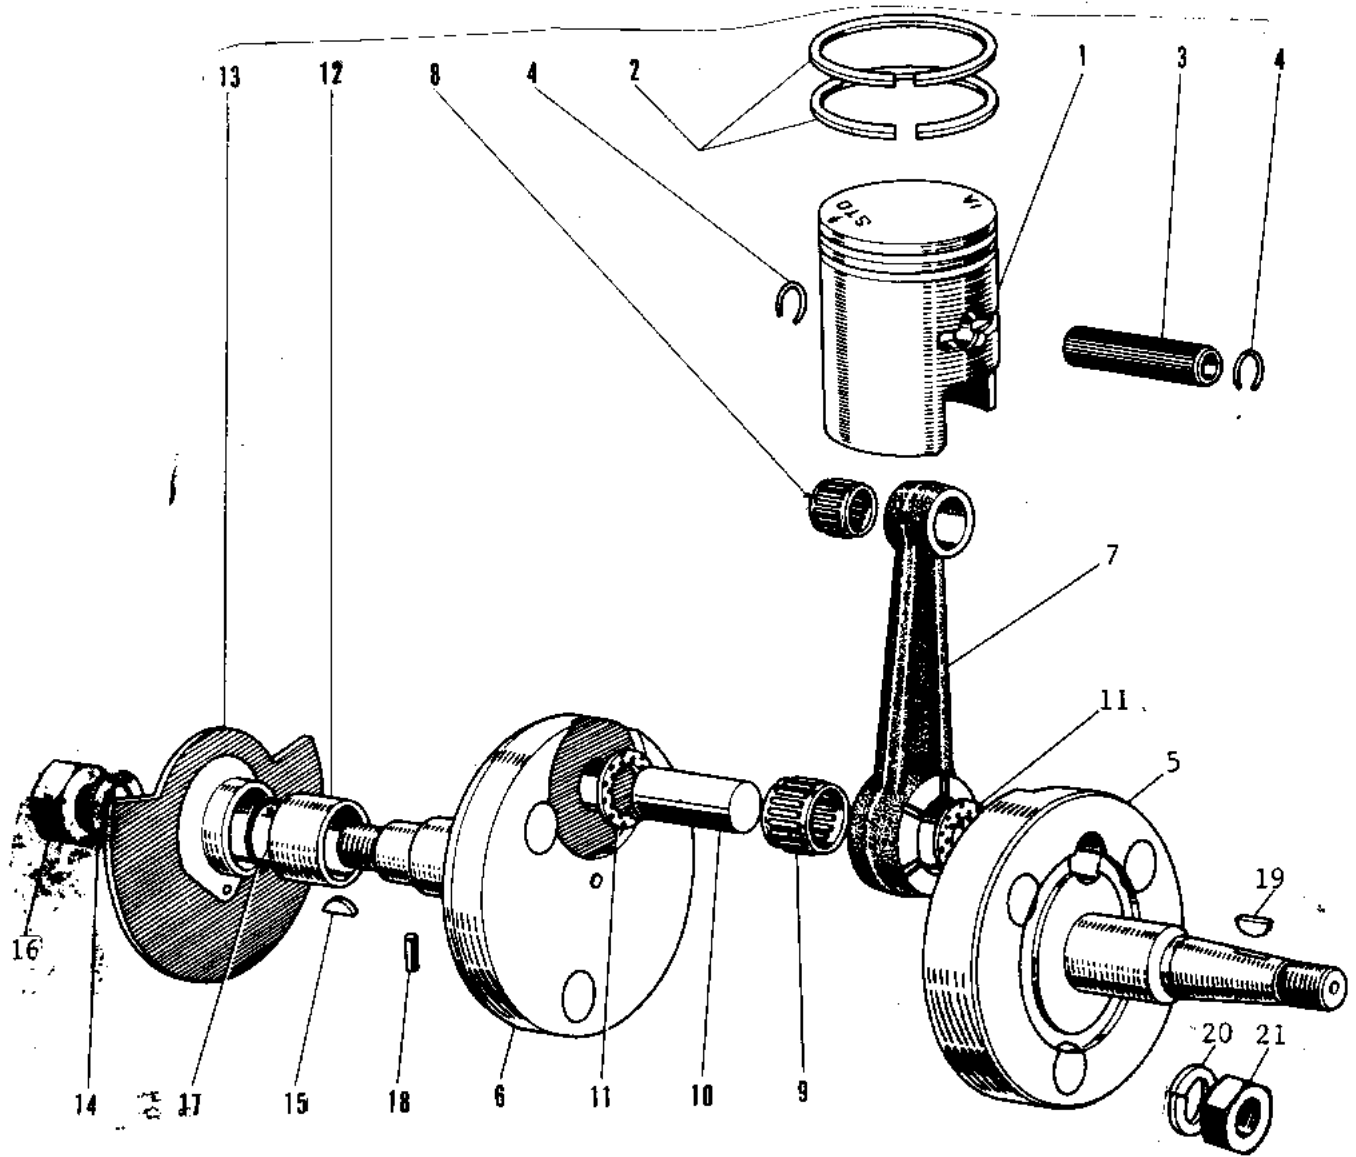

1971 G3SS-A PARTS DIAGRAM

CRANKSHAFT/PISTON /ROTARY VALVE ('69-'73)

Re
—

1971 G3SS-A PARTS LIST

CRANKSHAFT/PISTON /ROTARY VALVE ('69-'73)

ITEM NAME	PART NUMBER	QUANTITY
PISTON STD (Ref # 1)	13001-015	1
PISTON STD (Ref # 1)	13001-037	1
RING SET STD (Ref # 2)	13008-011	1
RING SET STD (Ref # 2)	13008-023	1
PIN-PISTON (Ref # 3)	13002-007	1
CIRCLIP PISTON PIN (Ref # 4)	92036-007	2
CRANK&CONROD ASSY (Ref # 5~11)	13036-034	N/
CRANK&CONROD ASSY (Ref # 5~11)	13036-034	1
CRANKSHAFT L.H (Ref # 5)	13037-018	1
CRANKSHAFT,L.H (Ref # 5)	13037-044	1
CRANKSHAFT R.H (Ref # 6)	13038-012	1
CRANKSHAFT,R.H (Ref # 6)	13038-040	1
CONNECTING ROD SET (Ref # 7,9~11)	13044-008	1
CONNECTING ROD SET (Ref # 7,9~11)	13044-019	1
BRG N72KTV030 (Ref # 8)	13033-028	1
NEEDLE BEARING BG END (Ref # 9)	13034-018	1
NEEDLE BEARING-BG END (Ref # 9)	13034-025	1
CRANK PIN (Ref # 10)	13035-008	1
CRANK PIN (Ref # 10)	13035-025	1
WASHER SIDE (Ref # 11)	92025-005	2
WASHER-SIDE (Ref # 11)	92025-047	2
COLLAR CRANKSHAFT (Ref # 12)	92027-022	1
VALVE ROTARY DISC (Ref # 13)	12001-004	1
WASHER LOCK 12MM (Ref # 14)	92024-003	1
WOODRUFF KEY PRY PINI (Ref # 15)	92038-003	1
NUT 12MM (Ref # 16)	92015-006	1
"O" RING,16MM (Ref # 17)	670B2016	1
PIN DOWEL 4X8 (Ref # 18)	610A0408	1
WOODRUFF KEY (Ref # 19)	510A3200	1

1971 G3SS-A PARTS LIST

CRANKSHAFT/PISTON /ROTARY VALVE ('69-'73)

ITEM NAME	PART NUMBER	QUANTITY
WASHER SPRING 10MM (Ref # 20)	461F1000	1
NUT,10MM (Ref # 21)	314B1000	1