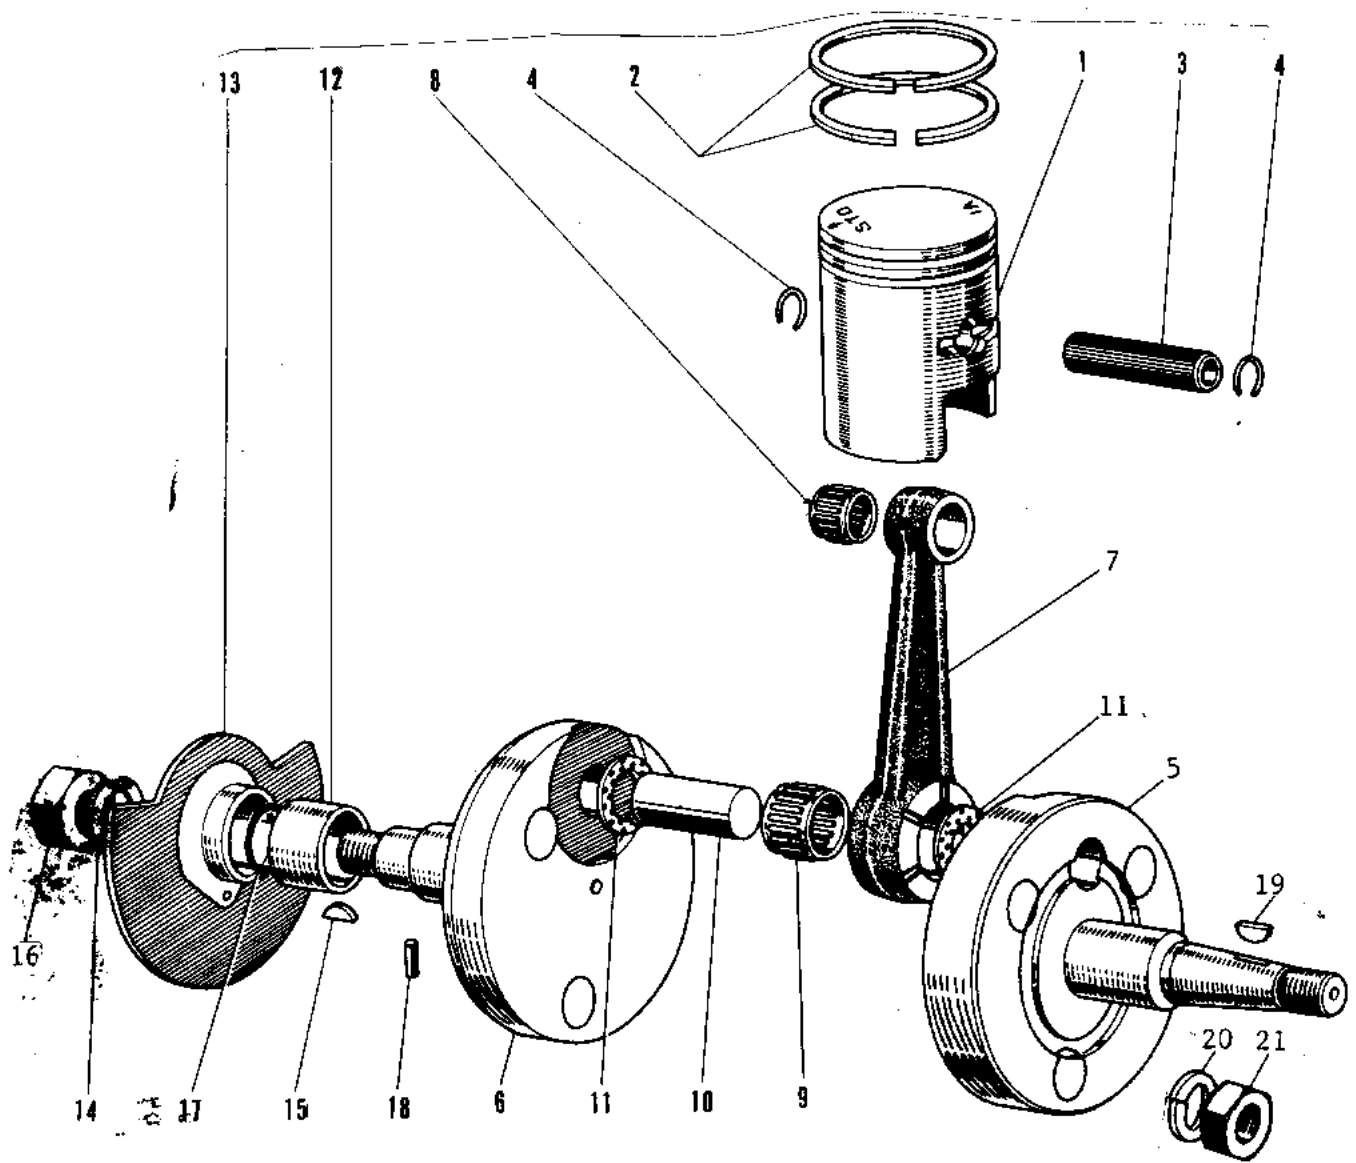

1973 G3SS-C PARTS DIAGRAM

CRANKSHAFT/PISTON /ROTARY VALVE ('69-'73)

Re
—

 FRONT

1973 G3SS-C PARTS LIST

CRANKSHAFT/PISTON /ROTARY VALVE ('69-'73)

ITEM NAME	PART NUMBER	QUANTITY
PISTON STD (Ref # 1)	13001-015	1
PISTON STD (Ref # 1)	13001-037	1
RING SET STD (Ref # 2)	13008-011	1
RING SET STD (Ref # 2)	13008-023	1
PIN-PISTON (Ref # 3)	13002-007	1
CIRCLIP PISTON PIN (Ref # 4)	92036-007	2
CRANK&CONROD ASSY (Ref # 5~11)	13036-034	N/
CRANK&CONROD ASSY (Ref # 5~11)	13036-034	1
CRANKSHAFT L.H (Ref # 5)	13037-018	1
CRANKSHAFT,L.H (Ref # 5)	13037-044	1
CRANKSHAFT R.H (Ref # 6)	13038-012	1
CRANKSHAFT,R.H (Ref # 6)	13038-040	1
CONNECTING ROD SET (Ref # 7,9~11)	13044-008	1
CONNECTING ROD SET (Ref # 7,9~11)	13044-019	1
BRG N72KTV030 (Ref # 8)	13033-028	1
NEEDLE BEARING BG END (Ref # 9)	13034-018	1
NEEDLE BEARING-BG END (Ref # 9)	13034-025	1
CRANK PIN (Ref # 10)	13035-008	1
CRANK PIN (Ref # 10)	13035-025	1
WASHER SIDE (Ref # 11)	92025-005	2
WASHER-SIDE (Ref # 11)	92025-047	2
COLLAR CRANKSHAFT (Ref # 12)	92027-022	1
VALVE ROTARY DISC (Ref # 13)	12001-004	1
WASHER LOCK 12MM (Ref # 14)	92024-003	1
WOODRUFF KEY PRY PINI (Ref # 15)	92038-003	1
NUT 12MM (Ref # 16)	92015-006	1
"O" RING,16MM (Ref # 17)	670B2016	1
PIN DOWEL 4X8 (Ref # 18)	610A0408	1
WOODRUFF KEY (Ref # 19)	510A3200	1

1973 G3SS-C PARTS LIST

CRANKSHAFT/PISTON /ROTARY VALVE ('69-'73)

ITEM NAME	PART NUMBER	QUANTITY
WASHER SPRING 10MM (Ref # 20)	461F1000	1
NUT,10MM (Ref # 21)	314B1000	1