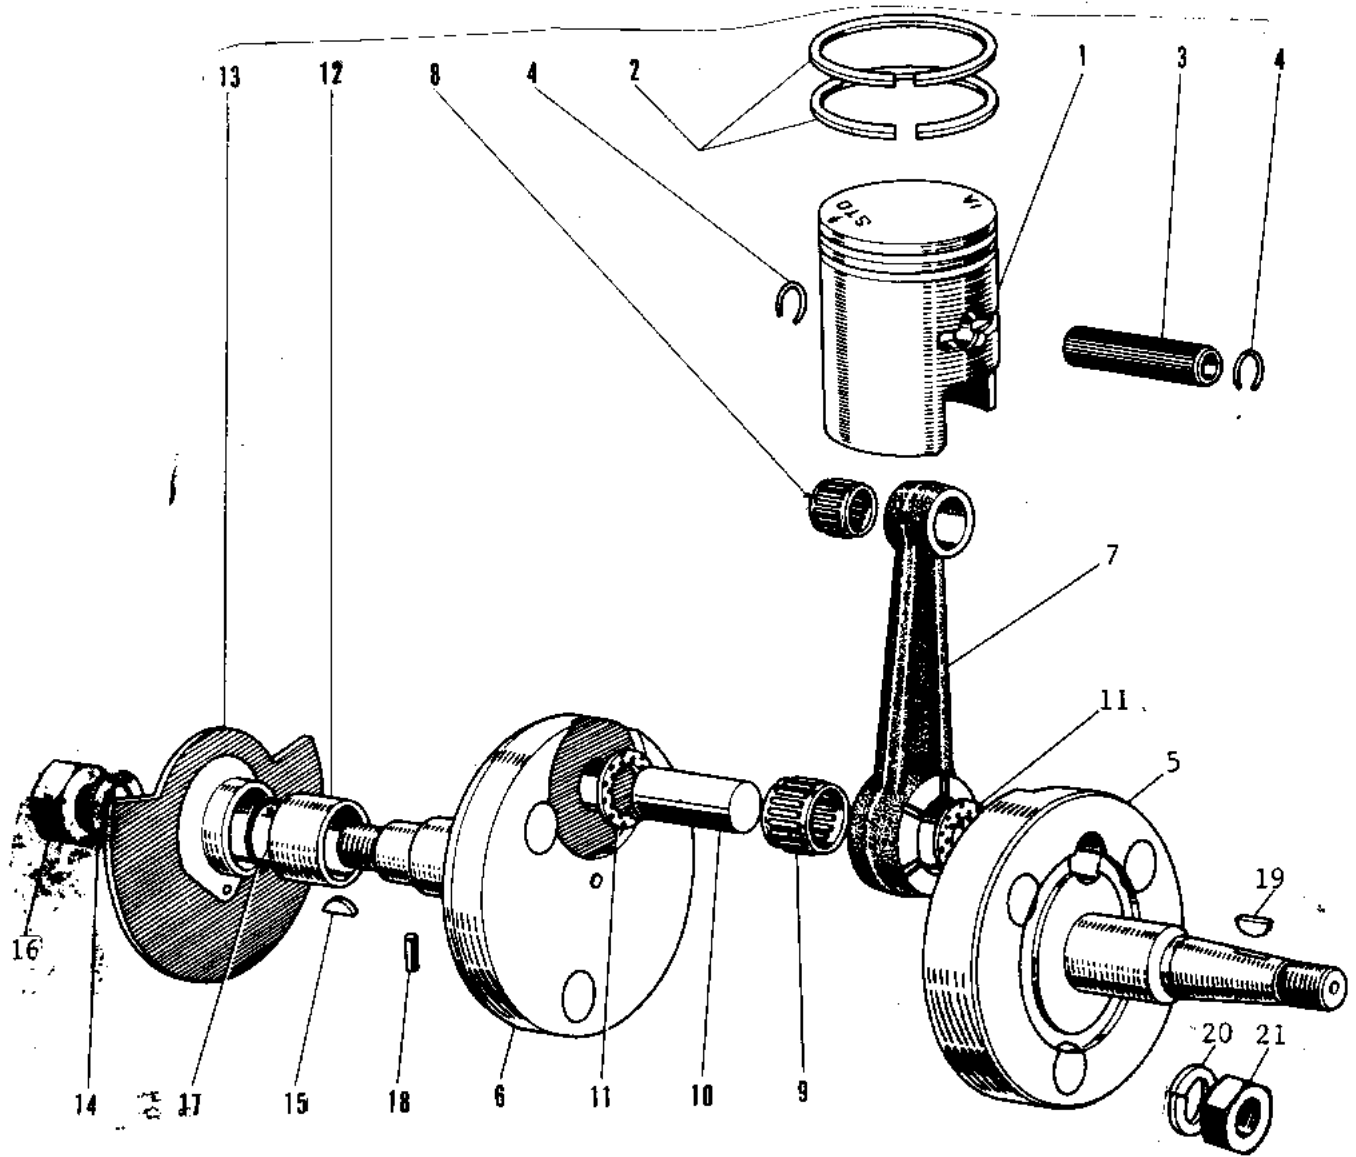

# 1969 G3SS PARTS DIAGRAM

CRANKSHAFT/PISTON /ROTARY VALVE ('69-'73)

Re

# 1969 G3SS PARTS LIST

CRANKSHAFT/PISTON /ROTARY VALVE ('69-'73)

ITEM NAME	PART NUMBER	QUANTITY
PISTON STD (Ref # 1)	13001-015	1
PISTON STD (Ref # 1)	13001-037	
RING SET STD (Ref # 2)	13008-011	1
RING SET STD (Ref # 2)	13008-023	
PIN-PISTON (Ref # 3)	13002-007	1
CIRCLIP PISTON PIN (Ref # 4)	92036-007	2
CRANK&CONROD ASSY (Ref # 5~11)	13036-034	N/
CRANK&CONROD ASSY (Ref # 5~11)	13036-034	1
CRANKSHAFT L.H (Ref # 5)	13037-018	1
CRANKSHAFT,L.H (Ref # 5)	13037-044	1
CRANKSHAFT R.H (Ref # 6)	13038-012	1
CRANKSHAFT,R.H (Ref # 6)	13038-040	1
CONNECTING ROD SET (Ref # 7,9~11)	13044-008	1
CONNECTING ROD SET (Ref # 7,9~11)	13044-019	1
BRG N72KTV030 (Ref # 8)	13033-028	1
NEEDLE BEARING BG END (Ref # 9)	13034-018	1
NEEDLE BEARING-BG END (Ref # 9)	13034-025	1
CRANK PIN (Ref # 10)	13035-008	1
CRANK PIN (Ref # 10)	13035-025	1
WASHER SIDE (Ref # 11)	92025-005	2
WASHER-SIDE (Ref # 11)	92025-047	2
COLLAR CRANKSHAFT (Ref # 12)	92027-022	1
VALVE ROTARY DISC (Ref # 13)	12001-004	1
WASHER LOCK 12MM (Ref # 14)	92024-003	1
WOODRUFF KEY PRY PINI (Ref # 15)	92038-003	1
NUT 12MM (Ref # 16)	92015-006	1
"O" RING,16MM (Ref # 17)	670B2016	1
PIN DOWEL 4X8 (Ref # 18)	610A0408	1
WOODRUFF KEY (Ref # 19)	510A3200	1

# 1969 G3SS PARTS LIST

CRANKSHAFT/PISTON /ROTARY VALVE ('69-'73)

ITEM NAME	PART NUMBER	QUANTITY
WASHER SPRING 10MM (Ref # 20)	461F1000	1
NUT,10MM (Ref # 21)	314B1000	1