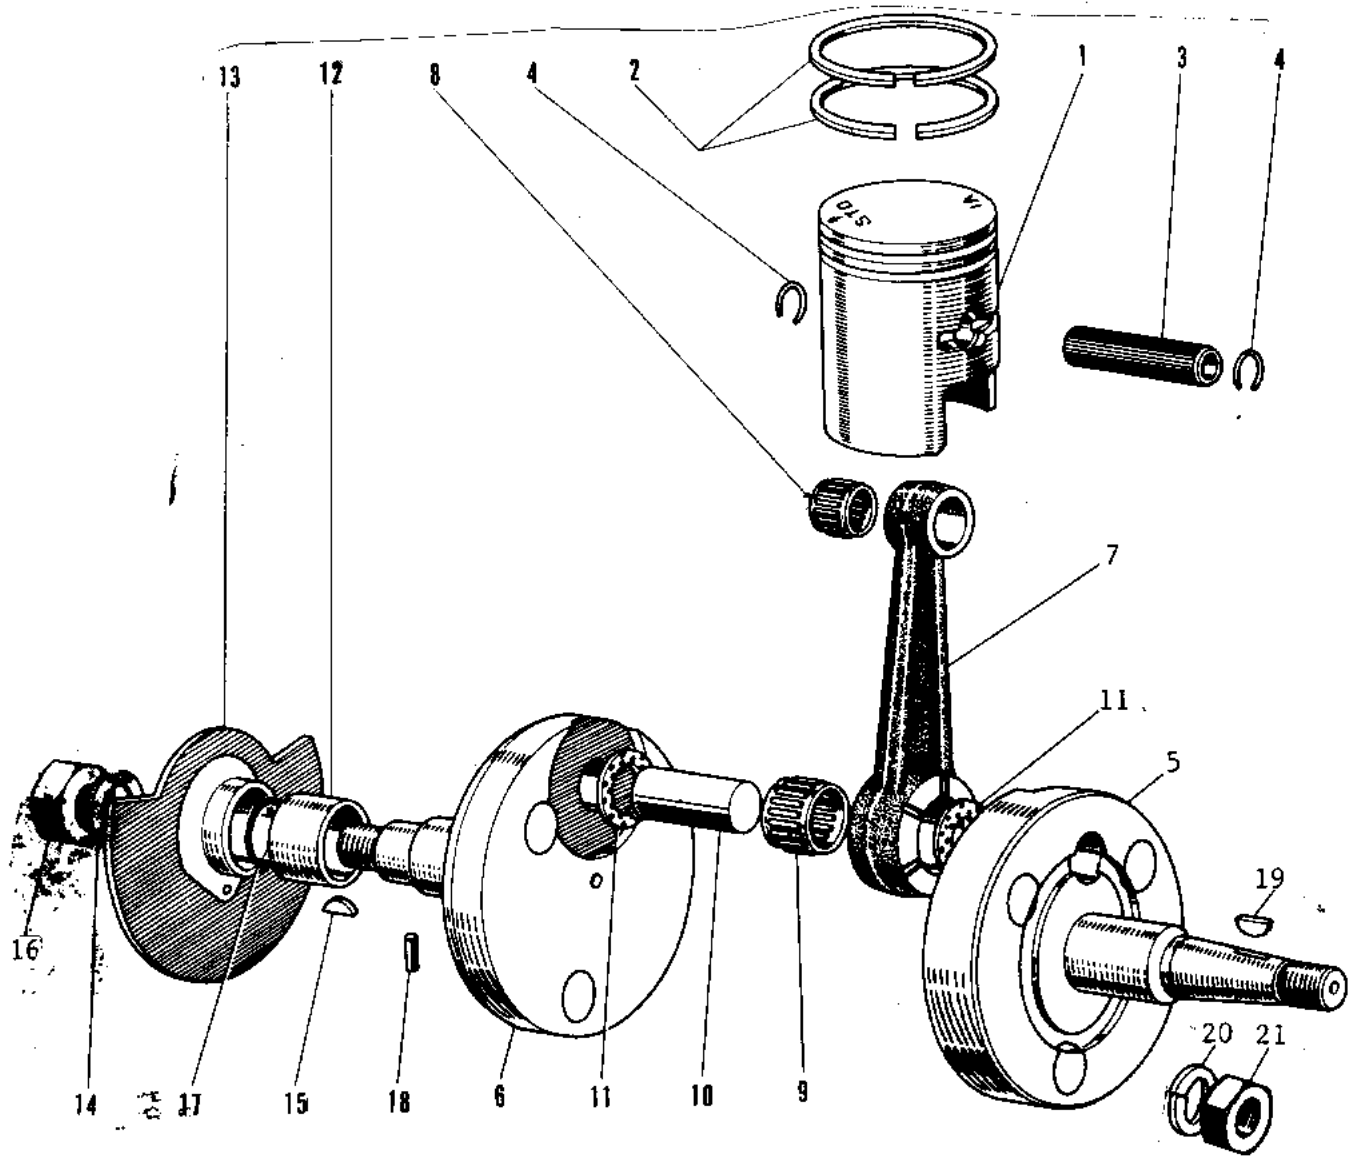

# 1969 Bushmaster PARTS DIAGRAM

CRANKSHAFT/PISTON /ROTARY VALVE ('69-'73)

Re

# 1969 Bushmaster PARTS LIST

CRANKSHAFT/PISTON /ROTARY VALVE ('69-'73)

ITEM NAME	PART NUMBER	QUANTITY
PISTON STD (Ref # 1)	13001-015	1
PISTON STD (Ref # 1)	13001-037	1
RING SET STD (Ref # 2)	13008-011	1
RING SET STD (Ref # 2)	13008-023	1
PIN-PISTON (Ref # 3)	13002-007	1
CIRCLIP PISTON PIN (Ref # 4)	92036-007	2
CRANK&CONROD ASSY (Ref # 5~11)	13036-034	N/
CRANK&CONROD ASSY (Ref # 5~11)	13036-034	1
CRANKSHAFT L.H (Ref # 5)	13037-018	1
CRANKSHAFT,L.H (Ref # 5)	13037-044	1
CRANKSHAFT R.H (Ref # 6)	13038-012	1
CRANKSHAFT,R.H (Ref # 6)	13038-040	1
CONNECTING ROD SET (Ref # 7,9~11)	13044-008	1
CONNECTING ROD SET (Ref # 7,9~11)	13044-019	1
BRG N72KTV030 (Ref # 8)	13033-028	1
NEEDLE BEARING BG END (Ref # 9)	13034-018	1
NEEDLE BEARING-BG END (Ref # 9)	13034-025	1
CRANK PIN (Ref # 10)	13035-008	1
CRANK PIN (Ref # 10)	13035-025	1
WASHER SIDE (Ref # 11)	92025-005	2
WASHER-SIDE (Ref # 11)	92025-047	2
COLLAR CRANKSHAFT (Ref # 12)	92027-022	1
VALVE ROTARY DISC (Ref # 13)	12001-004	1
WASHER LOCK 12MM (Ref # 14)	92024-003	1
WOODRUFF KEY PRY PINI (Ref # 15)	92038-003	1
NUT 12MM (Ref # 16)	92015-006	1
"O" RING,16MM (Ref # 17)	670B2016	1
PIN DOWEL 4X8 (Ref # 18)	610A0408	1
WOODRUFF KEY (Ref # 19)	510A3200	1

# 1969 Bushmaster PARTS LIST

CRANKSHAFT/PISTON /ROTARY VALVE ('69-'73)

ITEM NAME	PART NUMBER	QUANTITY
WASHER SPRING 10MM (Ref # 20)	461F1000	1
NUT,10MM (Ref # 21)	314B1000	1