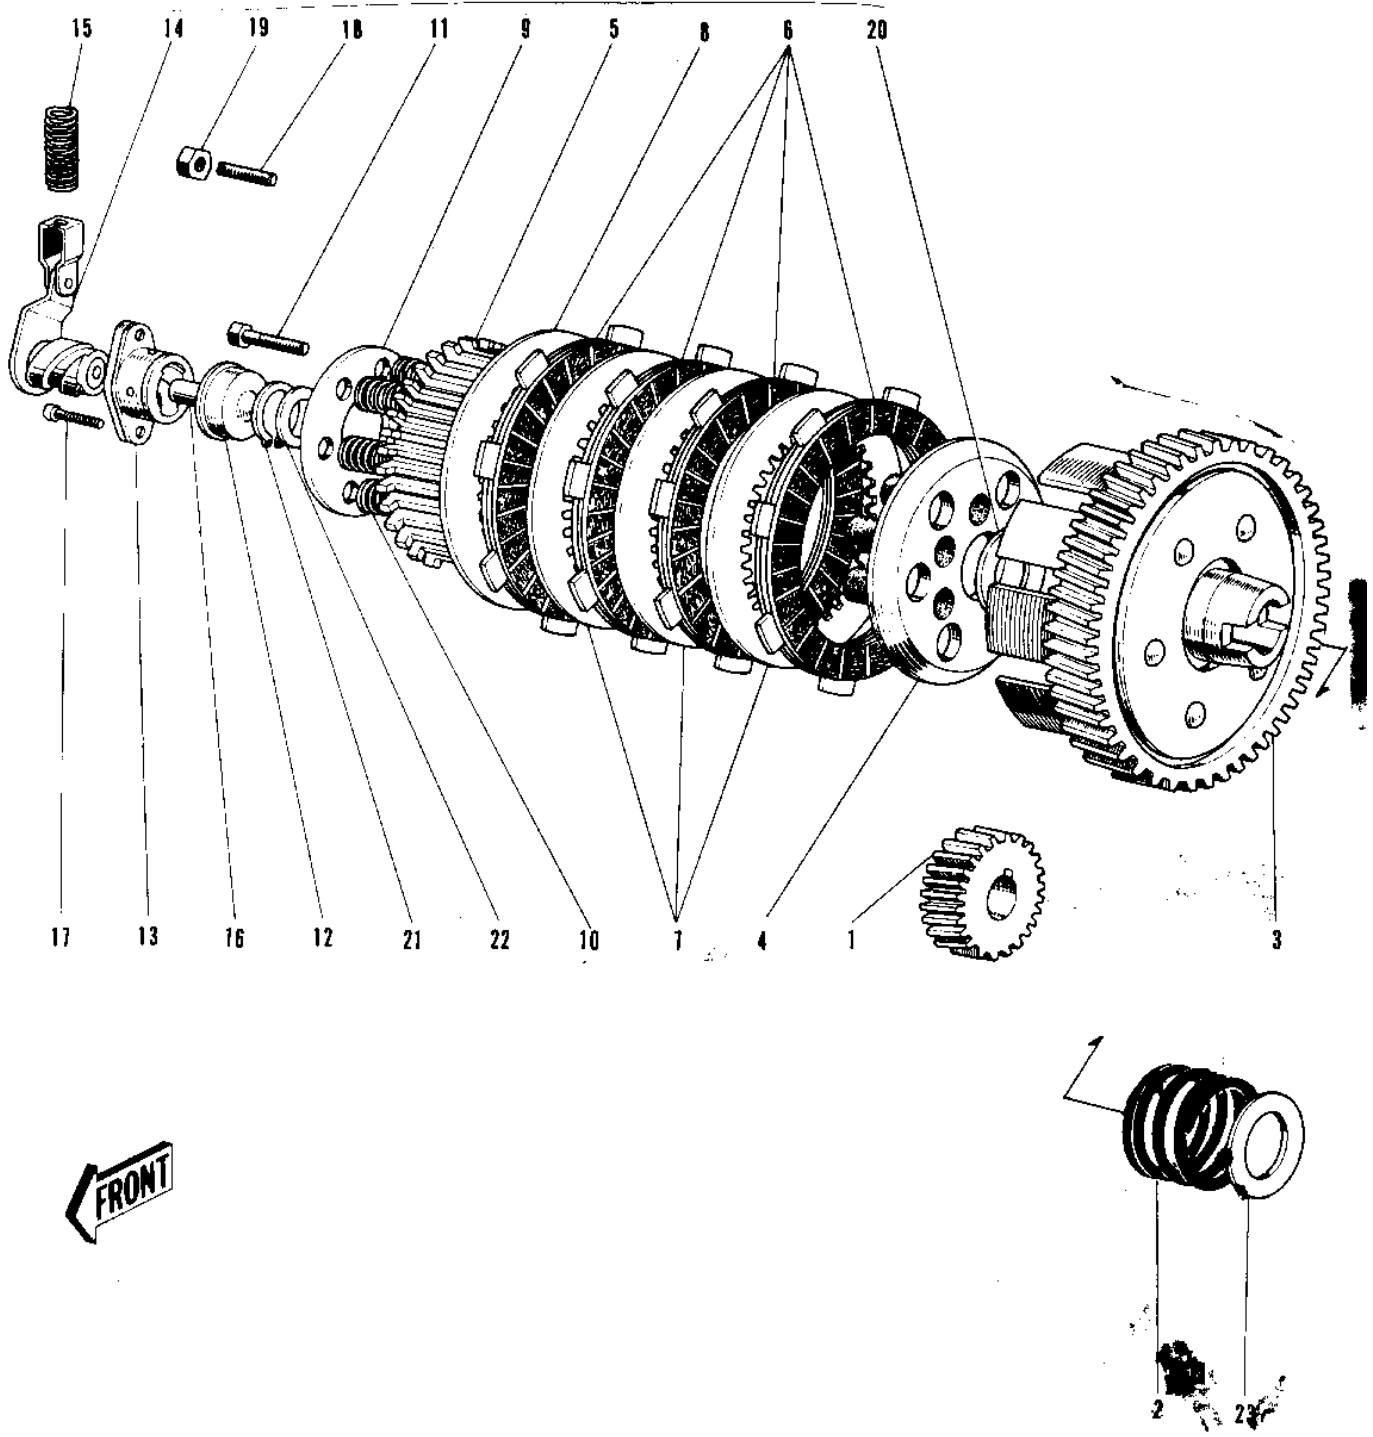

1974 G3SS-D PARTS DIAGRAM

CLUTCH (69-73)

1974 G3SS-D PARTS LIST

CLUTCH ('69-73)

ITEM NAME	PART NUMBER	QUANTITY
PINION,PRIMARY (Ref # 1)	13121-032	1
SPRING CLUTCH DAMPER (Ref # 2)	92081-015	1
CLUTCH-ASSY (Ref # 3~11)	13081-028	1
CLUTCH-ASSY (Ref # 3~11)	13081-028	1
HOUSING CLUTCH (Ref # 3)	13095-022	1
HOUSING CLUTCH (Ref # 3)	13095-022	1
WHEEL,CLUTCH (Ref # 4)	13086-1002	1
HUB,CLUTCH (Ref # 5)	13087-1011	1
PLATE-FRICTION (Ref # 6)	13088-1103	4
PLATE-CLUTCH,STEEL (Ref # 7)	13089-1009	3
PLATE CLUTCH OUTER (Ref # 8)	13090-004	1
HOLDER,CLUTCH SPRING (Ref # 9)	13091-1115	1
SPRING CLUTCH (Ref # 10)	92081-012	6
BOLT HEX HEAD 5X12 (Ref # 11)	110B0512	6
BOLT SMALL (Ref # 11)	114G0812	6
BOLT-UPSET (Ref # 11)	112G0516	6
PUSHER CLUTCH SPRING (Ref # 12)	13113-003	1
OUTER CLUTCH RELEASE (Ref # 13)	13118-001	1
INNER CLUTCH RELEASE (Ref # 14)	13102-004	1
SPRING-CLUTCH RELEASE (Ref # 15)	92081-096	1
PIN DOWEL 7X10 (Ref # 16)	610A0710	1
SCREW PAN HEAD 6X16 (Ref # 17)	220B0616	2
SCREW SLOTTED 6X28 (Ref # 18)	291Z0628	1
NUT 6MM (Ref # 19)	311B0600	1
WASHER THRUST CLUTCH (Ref # 20)	92022-054	1
CIRCLIP 16MM (Ref # 21)	480J1600	1
WASHER THRUST (Ref # 22)	92022-053	1
WASHER PLAIN (Ref # 23)	92022-057	1