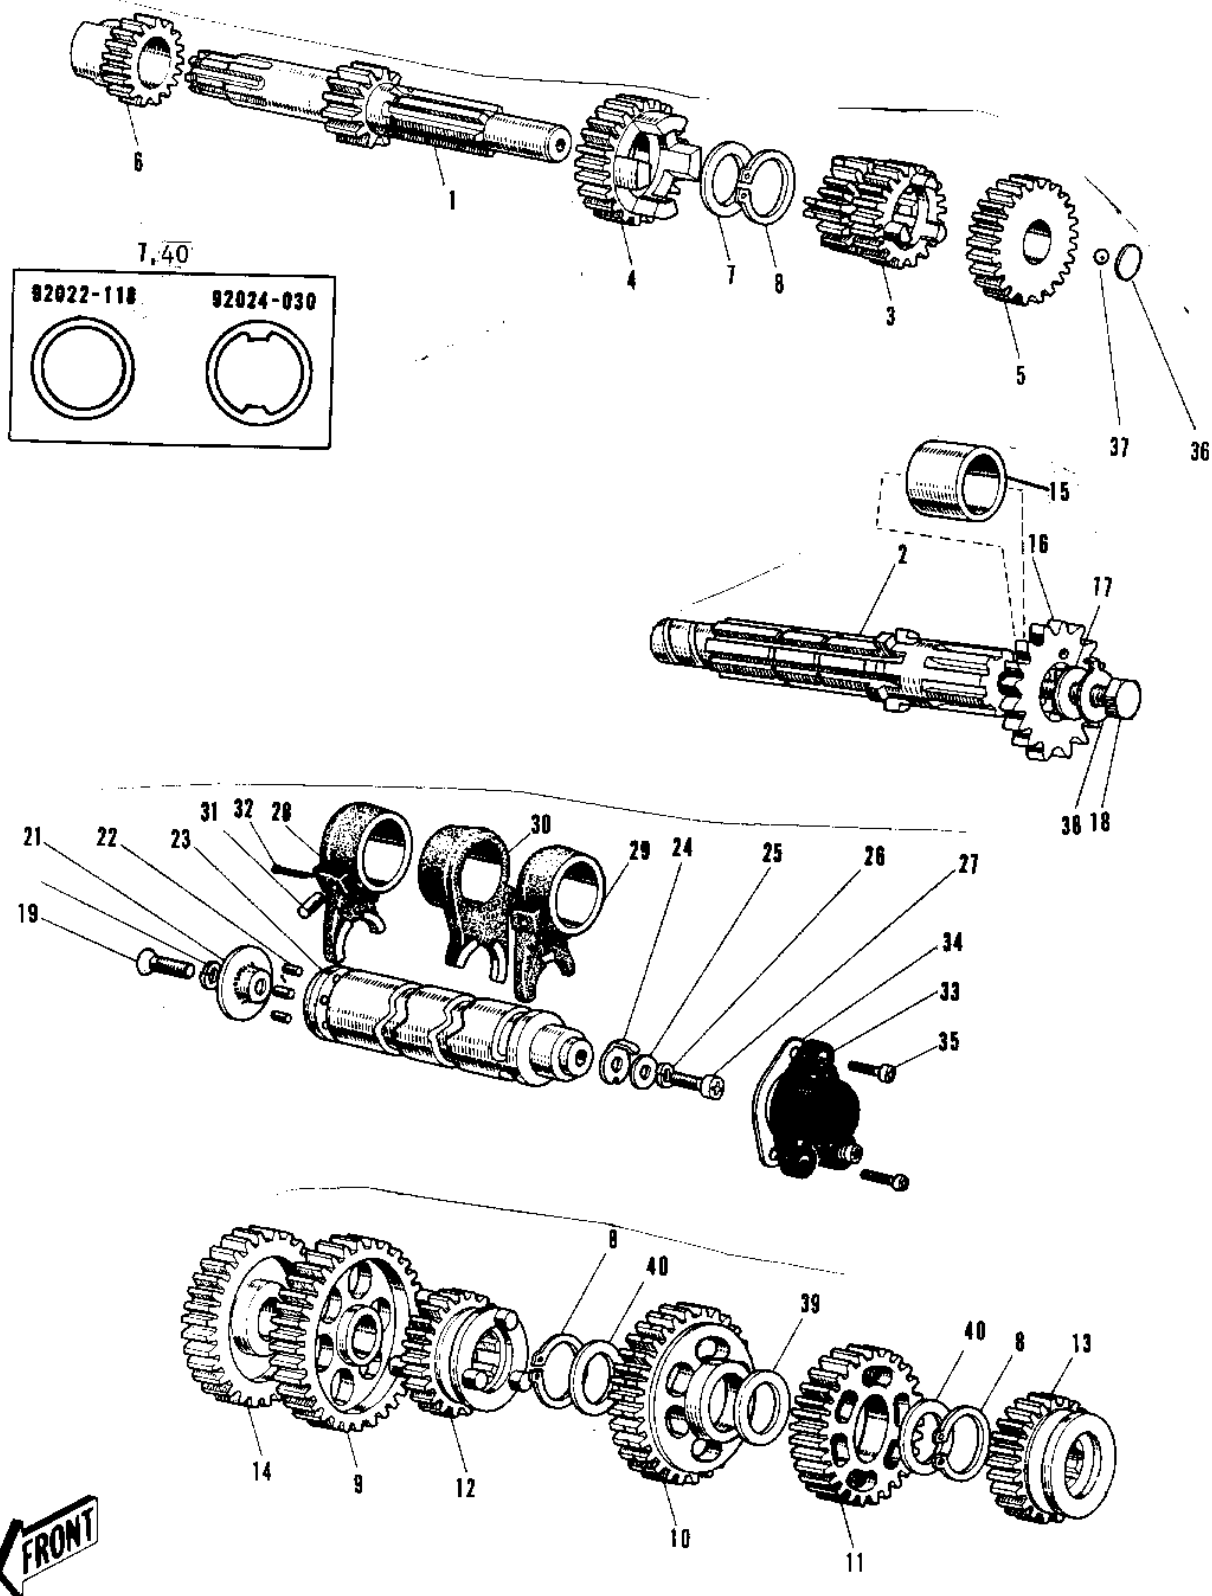

1974 G3SS-D PARTS DIAGRAM

TRANSMISSION / CHANGE DRUM ('69-73)

1
2
3
4
5
6
7
8
9
10
11
12
13
14
15
16
17
18
19