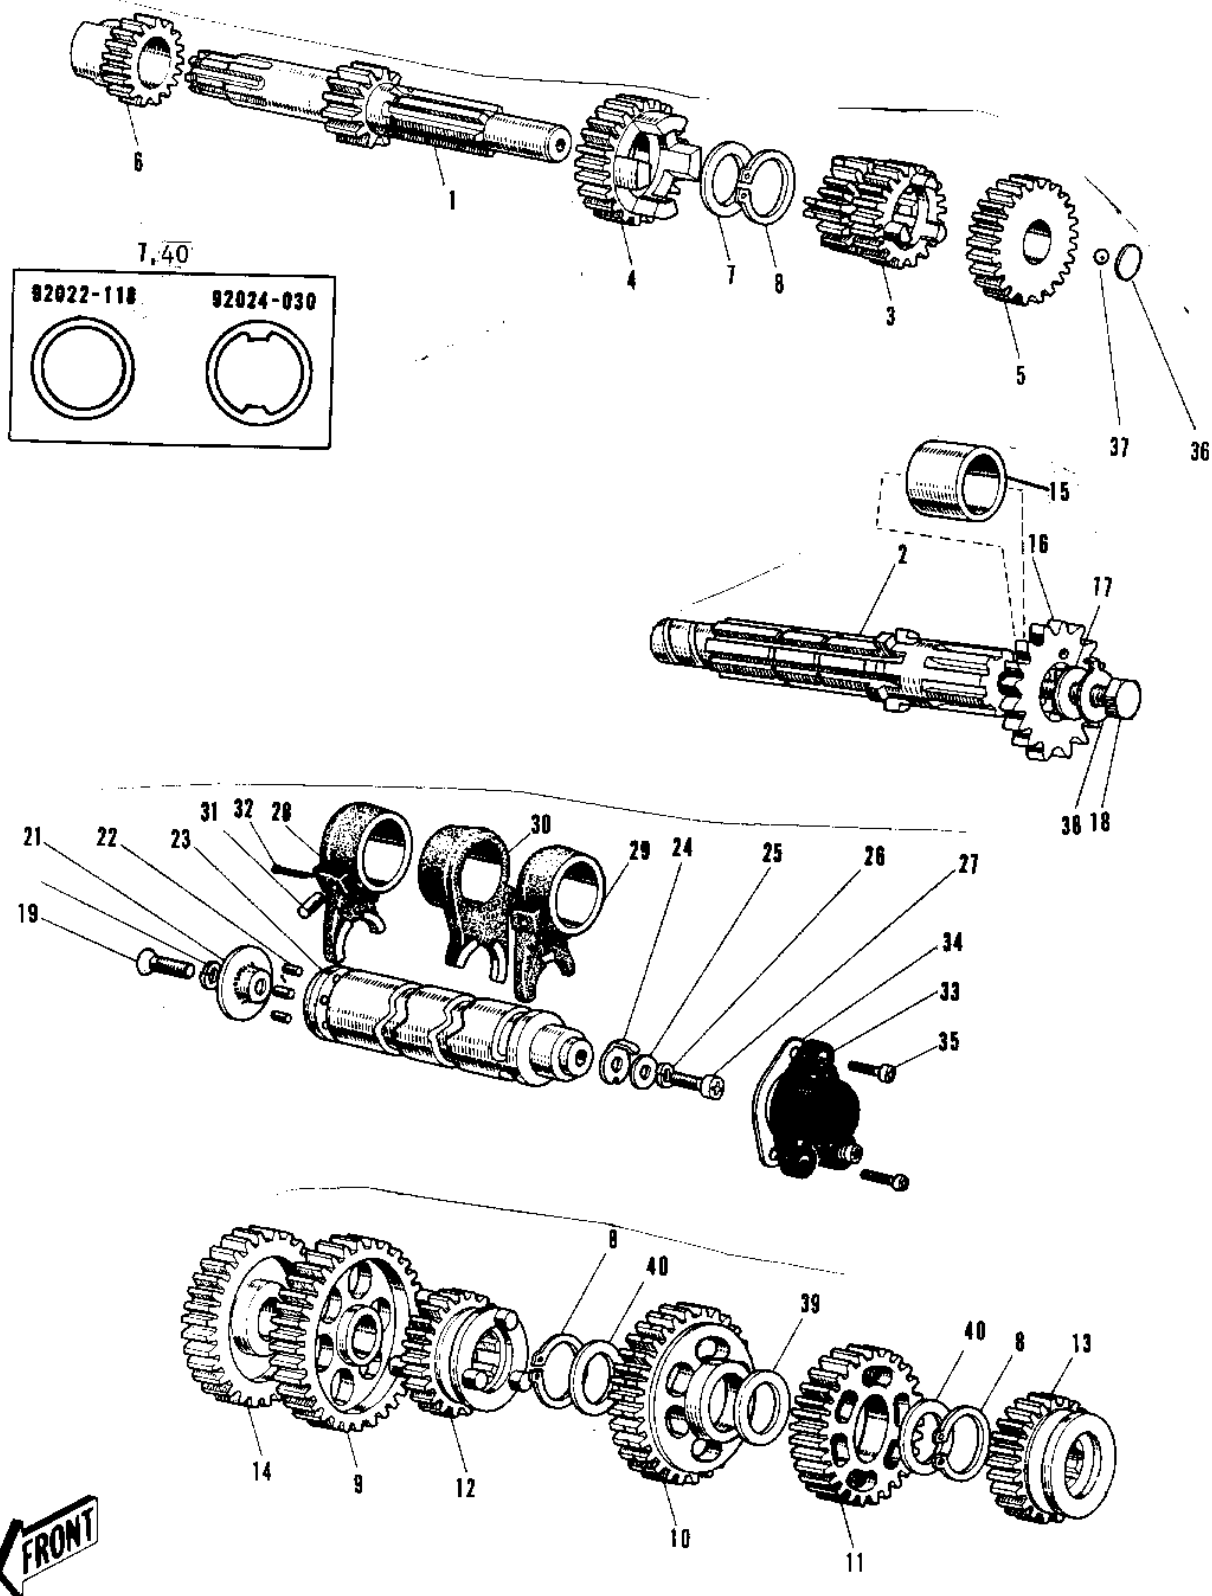

1969 G3SS PARTS DIAGRAM

TRANSMISSION / CHANGE DRUM ('69-73)

1
2
3
4
5
6
7
8
9
10
11
12
13
14
15
16
17
18
19

1969 G3SS PARTS LIST

TRANSMISSION /CHANGE DRUM ('69-'73)

ITEM NAME	PART NUMBER	QUANTITY
SHAFT,DRIVE (Ref # 1)	13127-032	1
SHAFT OUTPUT (Ref # 2)	13128-021	1
2ND&3RD GEAR,DRIVE (Ref # 3)	13129-1052	1
4TH GEAR,DRIVE (Ref # 4)	13129-1053	1
GEAR,INPUT TOP,24T (Ref # 5)	13129-1927	1
PINION KICKSTARTER (Ref # 6)	13075-004	1
WASHER THRUST (Ref # 7)	92022-118	1
CIRCLIP (Ref # 8)	92033-014	3
LOW GEAR OUTPUT SHAFT (Ref # 9)	13129-010	1
2ND GEAR OUTPUT SHAFT (Ref # 10)	13131-008	1
3RD GEAR OUTPUT SHAFT (Ref # 11)	13133-005	1
GEAR-TRANSMISSION SPU (Ref # 12)	13129-1708	1
TOP GEAR OUTPUT SHAFT (Ref # 13)	13137-012	1
IDLE GEAR (Ref # 14)	13073-004	1
SPACER ENG SPROCKET (Ref # 15)	92027-009	1
COLLAR,ENG NPROCKET (Ref # 15)	92027-179	1
SPROCKET-OUTPUT,14T (Ref # 16)	13144-1058	1
WASHER ENG SPROCKET (Ref # 17)	92022-130	1
BOLT-SMALL-UPSET,8X16 (Ref # 18)	115G0816	1
DRUM ASSY-GEAR CHANGE (Ref # 19~23)	13239-005	1
SCREW PAN HEAD 6X12 (Ref # 19)	220B0612	1
WASHER LOCK 6MM (Ref # 20)	464H0600	1
PLATE CHANGE DRUM PIN (Ref # 21)	13142-008	1
PIN GEAR CHANGE DRUM (Ref # 22)	92042-014	6
DRUM ASSY-GEAR CHANGE (Ref # 23)	13239-005	1
ROTOR,NEUTRAL INDICTR (Ref # 24)	21007-1003	1
WASHER PLAIN 6MM (Ref # 25)	410B0600	1
WASHER SPRING 6MM (Ref # 26)	461F0600	1
UNAVAILABLE IN PRICE BOOK (Ref # 27)	92011-003	1