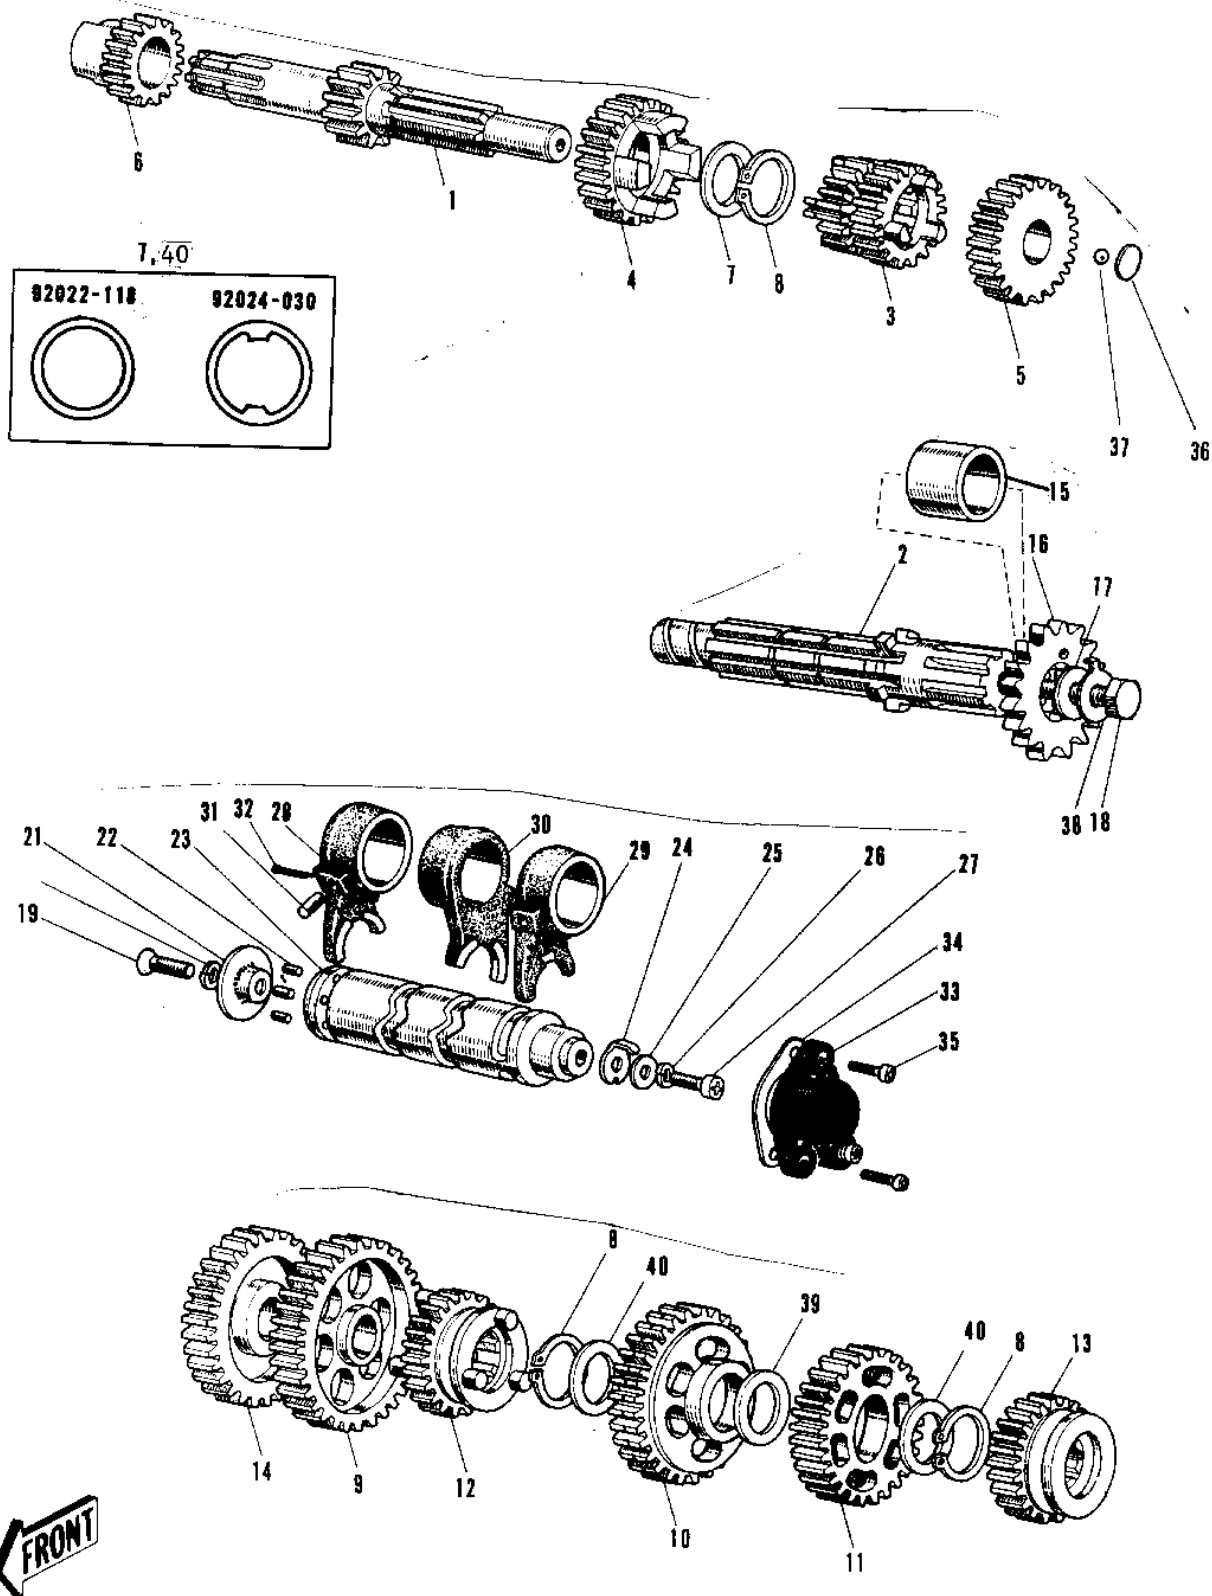

1970 G3SS PARTS DIAGRAM

TRANSMISSION /CHANGE DRUM ('69-73)

1
2
3
4
5
6
7
8
9
10
11
12
13
14
15
16
17
18
19