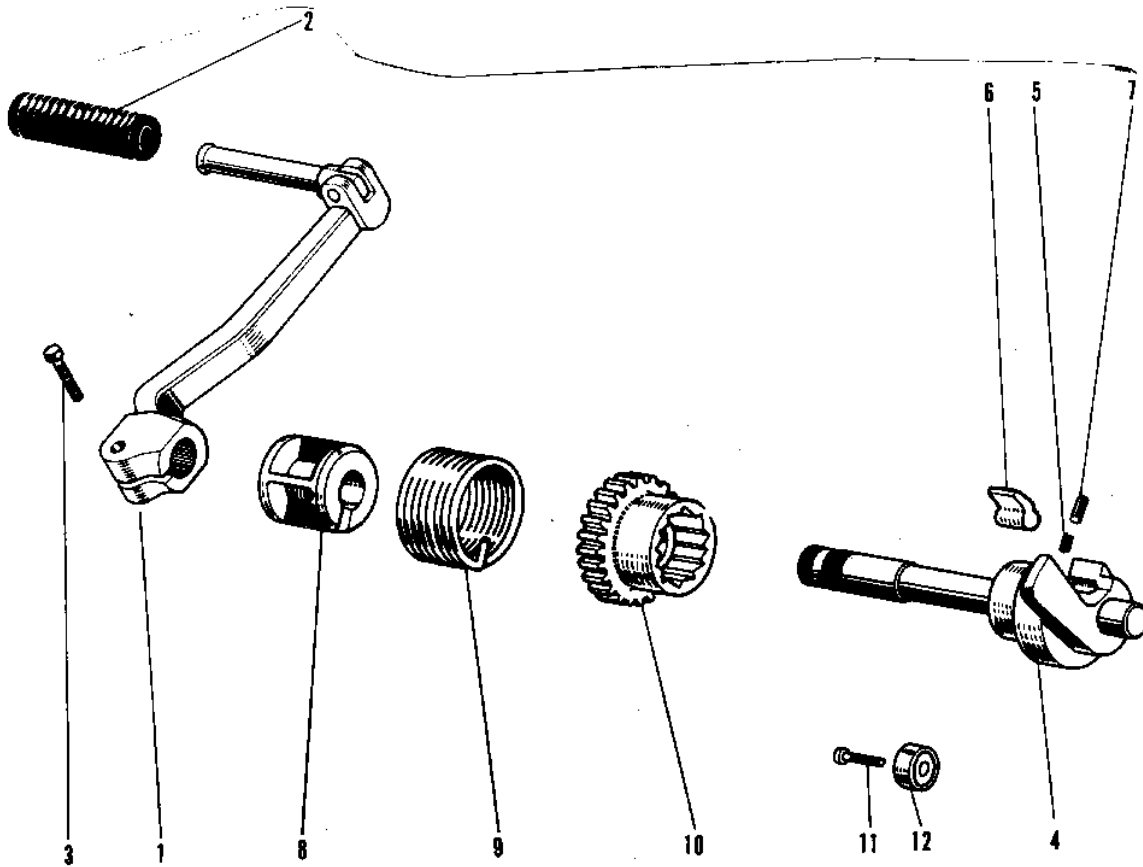

# 1972 G3SS-B PARTS DIAGRAM

KICKSTARTER MECHANISM ('69-'73)

Ref.No. Part N

1	13058-
	13058-
2	13063-
3	114B08
4	13066-
5	92081-
6	13069-
7	92043-
8	13070-
9	92083-
10	13068-
11	221B06
12	13072-

## KICKSTARTER MECHANISM ('69-'73)

ITEM NAME	PART NUMBER	QUANTITY
PEDAL,KICKSTARTER (Ref # 1)	13064-012	1
RUBBER KICK PEDAL (Ref # 2)	13063-004	1
BOLT-SMALL-UPSET 8X25 (Ref # 3)	115G0825	1
SHAFT-KICK (Ref # 4)	13066-1022	1
SPRING KICK PAWL (Ref # 5)	92081-014	1
PAWL KICKSTARTER (Ref # 6)	13069-005	1
P/N,KICKSTARTER PAWL (Ref # 7)	92043-013	1
GUIDE KICK SPRING (Ref # 8)	13070-003	1
SPRING KICKSTARTER (Ref # 9)	92083-004	1
GEAR KICKSTARTER (Ref # 10)	13068-007	1
SCREW CNTSNK HD 6X20 (Ref # 11)	221B0620	1
STOPPER KICKSTARTER (Ref # 12)	13072-003	1