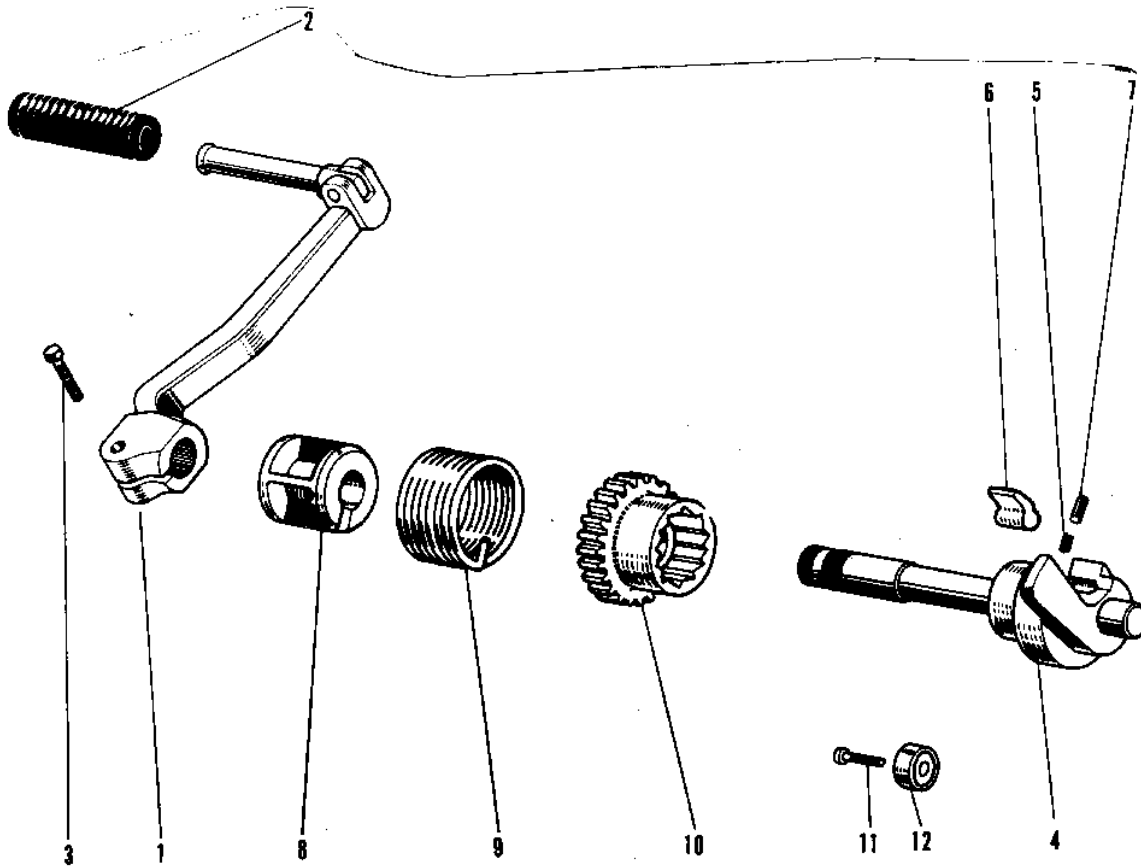

1973 G3SS-C PARTS DIAGRAM

KICKSTARTER MECHANISM ('69-'73)

Ref.No. Part No.

1	13058-13058-
2	13063-
3	114B08
4	13066-
5	92081-
6	13069-
7	92043-
8	13070-
9	92083-
10	13068-
11	221B06
12	13072-

1973 G3SS-C PARTS LIST

KICKSTARTER MECHANISM ('69-'73)

ITEM NAME	PART NUMBER	QUANTITY
PEDAL,KICKSTARTER (Ref # 1)	13064-012	1
RUBBER KICK PEDAL (Ref # 2)	13063-004	1
BOLT-SMALL-UPSET 8X25 (Ref # 3)	115G0825	1
SHAFT-KICK (Ref # 4)	13066-1022	1
SPRING KICK PAWL (Ref # 5)	92081-014	1
PAWL KICKSTARTER (Ref # 6)	13069-005	1
P/N,KICKSTARTER PAWL (Ref # 7)	92043-013	1
GUIDE KICK SPRING (Ref # 8)	13070-003	1
SPRING KICKSTARTER (Ref # 9)	92083-004	1
GEAR KICKSTARTER (Ref # 10)	13068-007	1
SCREW CNTSNK HD 6X20 (Ref # 11)	221B0620	1
STOPPER KICKSTARTER (Ref # 12)	13072-003	1