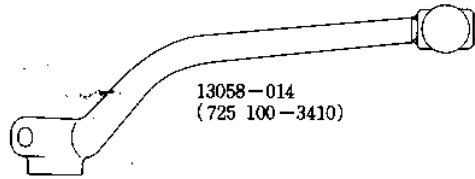

1974 G3SS-D PARTS DIAGRAM

KICKSTARTER MECHANISM ('69-'73)

Ref.No. Part N

1	13058-
	13058-
2	13063-
3	114B08
4	13066-
5	92081-
6	13069-
7	92043-
8	13070-
9	92083-
10	13068-
11	221B06
12	13072-

1974 G3SS-D PARTS LIST

KICKSTARTER MECHANISM ('69-'73)

ITEM NAME	PART NUMBER	QUANTITY
PEDAL,KICKSTARTER (Ref # 1)	13064-012	1
RUBBER KICK PEDAL (Ref # 2)	13063-004	1
BOLT-SMALL-UPSET 8X25 (Ref # 3)	115G0825	1
SHAFT-KICK (Ref # 4)	13066-1022	1
SPRING KICK PAWL (Ref # 5)	92081-014	1
PAWL KICKSTARTER (Ref # 6)	13069-005	1
P/N,KICKSTARTER PAWL (Ref # 7)	92043-013	1
GUIDE KICK SPRING (Ref # 8)	13070-003	1
SPRING KICKSTARTER (Ref # 9)	92083-004	1
GEAR KICKSTARTER (Ref # 10)	13068-007	1
SCREW CNTSNK HD 6X20 (Ref # 11)	221B0620	1
STOPPER KICKSTARTER (Ref # 12)	13072-003	1