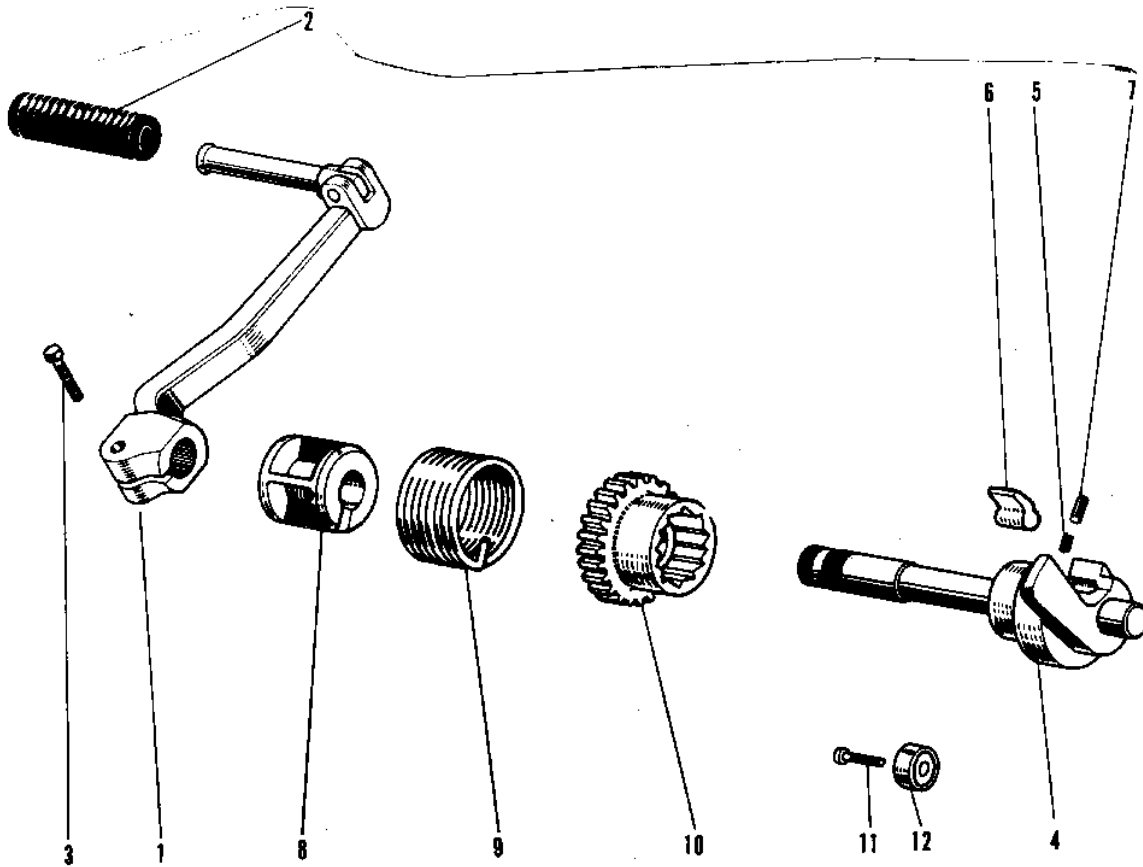

1974 G3SS-D PARTS DIAGRAM

KICKSTARTER MECHANISM ('69-'73)

Ref.No. Part N

1	13058-
	13058-
2	13063-
3	114B08
4	13066-
5	92081-
6	13069-
7	92043-
8	13070-
9	92083-
10	13068-
11	221B06
12	13072-

1974 G3SS-D PARTS LIST

KICKSTARTER MECHANISM ('69-'73)

ITEM NAME	PART NUMBER	QUANTITY
PEDAL,KICKSTARTER (Ref # 1)	13064-012	1
RUBBER KICK PEDAL (Ref # 2)	13063-004	1
BOLT-SMALL-UPSET 8X25 (Ref # 3)	115G0825	1
SHAFT-KICK (Ref # 4)	13066-1022	1
SPRING KICK PAWL (Ref # 5)	92081-014	1
PAWL KICKSTARTER (Ref # 6)	13069-005	1
P/N,KICKSTARTER PAWL (Ref # 7)	92043-013	1
GUIDE KICK SPRING (Ref # 8)	13070-003	1
SPRING KICKSTARTER (Ref # 9)	92083-004	1
GEAR KICKSTARTER (Ref # 10)	13068-007	1
SCREW CNTSNK HD 6X20 (Ref # 11)	221B0620	1
STOPPER KICKSTARTER (Ref # 12)	13072-003	1