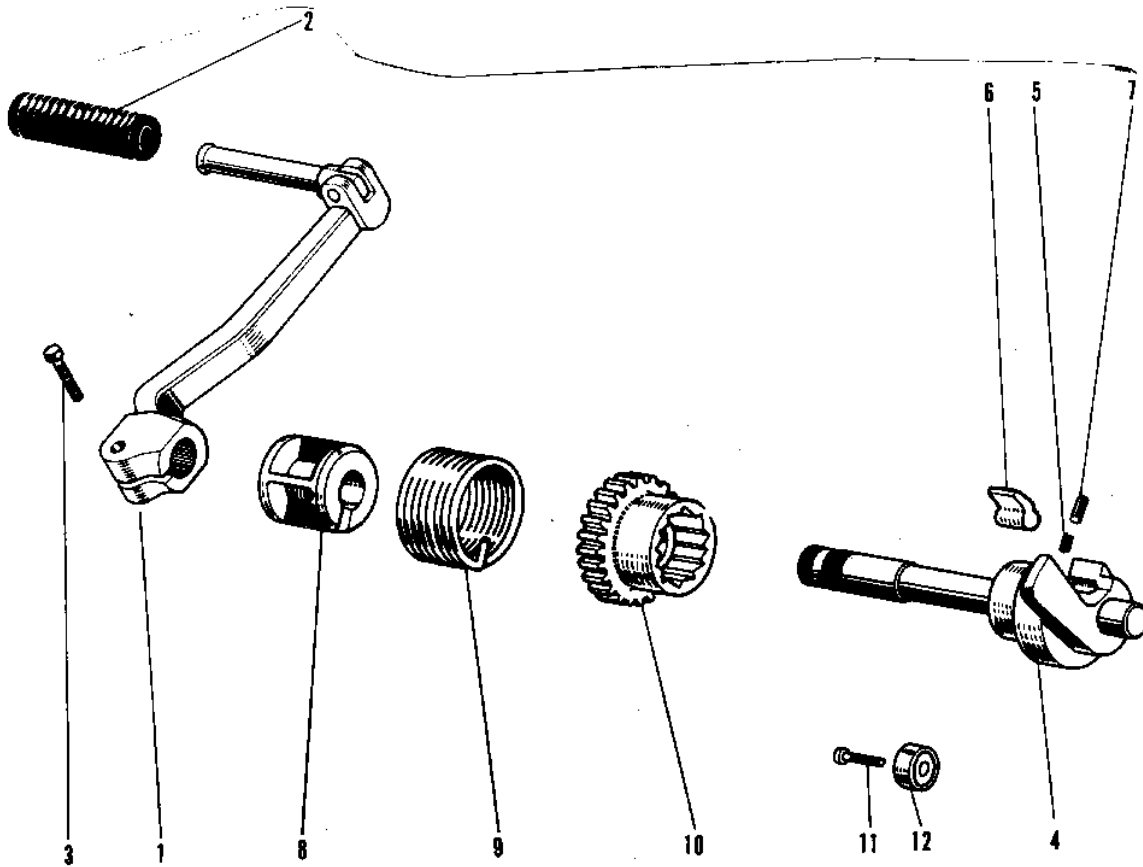

1969 G3SS PARTS DIAGRAM

KICKSTARTER MECHANISM ('69-'73)

Ref.No. Part N

1	13058-
	13058-
2	13063-
3	114B08
4	13066-
5	92081-
6	13069-
7	92043-
8	13070-
9	92083-
10	13068-
11	221B06
12	13072-

1969 G3SS PARTS LIST

KICKSTARTER MECHANISM ('69-'73)

ITEM NAME	PART NUMBER	QUANTITY
PEDAL,KICKSTARTER (Ref # 1)	13064-012	
RUBBER KICK PEDAL (Ref # 2)	13063-004	1
BOLT-SMALL-UPSET 8X25 (Ref # 3)	115G0825	1
SHAFT-KICK (Ref # 4)	13066-1022	1
SPRING KICK PAWL (Ref # 5)	92081-014	1
PAWL KICKSTARTER (Ref # 6)	13069-005	1
P/N,KICKSTARTER PAWL (Ref # 7)	92043-013	1
GUIDE KICK SPRING (Ref # 8)	13070-003	1
SPRING KICKSTARTER (Ref # 9)	92083-004	1
GEAR KICKSTARTER (Ref # 10)	13068-007	1
SCREW CNTSNK HD 6X20 (Ref # 11)	221B0620	1
STOPPER KICKSTARTER (Ref # 12)	13072-003	1