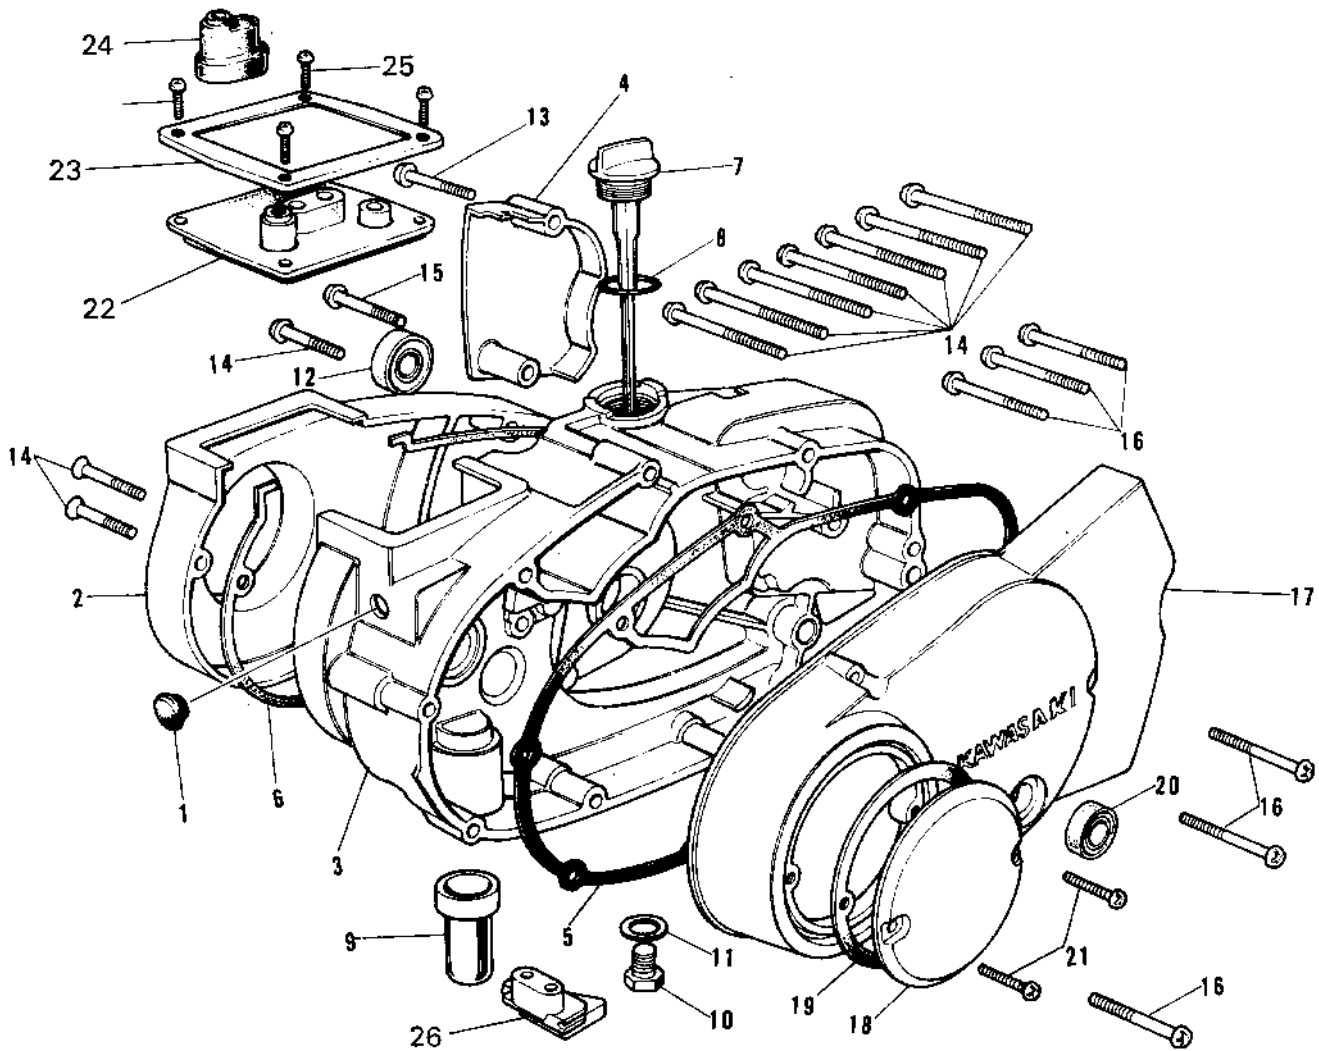

1971 G3SS-A PARTS DIAGRAM

ENGINE COVERS (EXCEPT G3SS-C) ('69-73)

Re

1971 G3SS-A PARTS LIST

ENGINE COVERS (EXCEPT G3SS-C) ('69-'73)

ITEM NAME	PART NUMBER	QUANTITY
CAP CARB MOUNT HOLE (Ref # 1)	14039-001	1
COVER CARBURETOR (Ref # 2)	14030-005	1
COVER R.H ENGINE (Ref # 3)	14032-049	1
COVER OIL PUMP (Ref # 4)	14030-006	1
GASKET,CLUTCH COVER (Ref # 5)	11060-1198	1
GASKET CARB COVER (Ref # 6)	14048-001	1
FILLER,OIL (Ref # 7)	16115-018	1
"0" RING,OIL FIL PLUG (Ref # 8)	92055-026	1
DRAIN FUEL (Ref # 9)	16116-002	1
PLUG OIL DRAIN (Ref # 10)	92067-001	1
GASKET CHECK VALVE (Ref # 11)	92065-058	1
OIL SEAL TB14257 (Ref # 12)	653B142507	1
SCREW PAN HEAD 6X25 (Ref # 13)	220B0625	1
SCREW PAN HEAD 6X30 (Ref # 14)	220B0630	10
SCREW PAN HEAD 6X35 (Ref # 15)	220B0635	1
SCREW PAN HEAD 6X45 (Ref # 16)	220B0645	6
COVER-ENGINE,L.H (Ref # 17)	14031-040	1
COVER-BRK POINT,CR (Ref # 18)	14027-007-79	1
GASKET BREAKER COVER (Ref # 19)	14050-002	1
SEAL-OIL (Ref # 20)	92049-1249	1
SCREW PAN HEAD 6X12 (Ref # 21)	220B0612	2