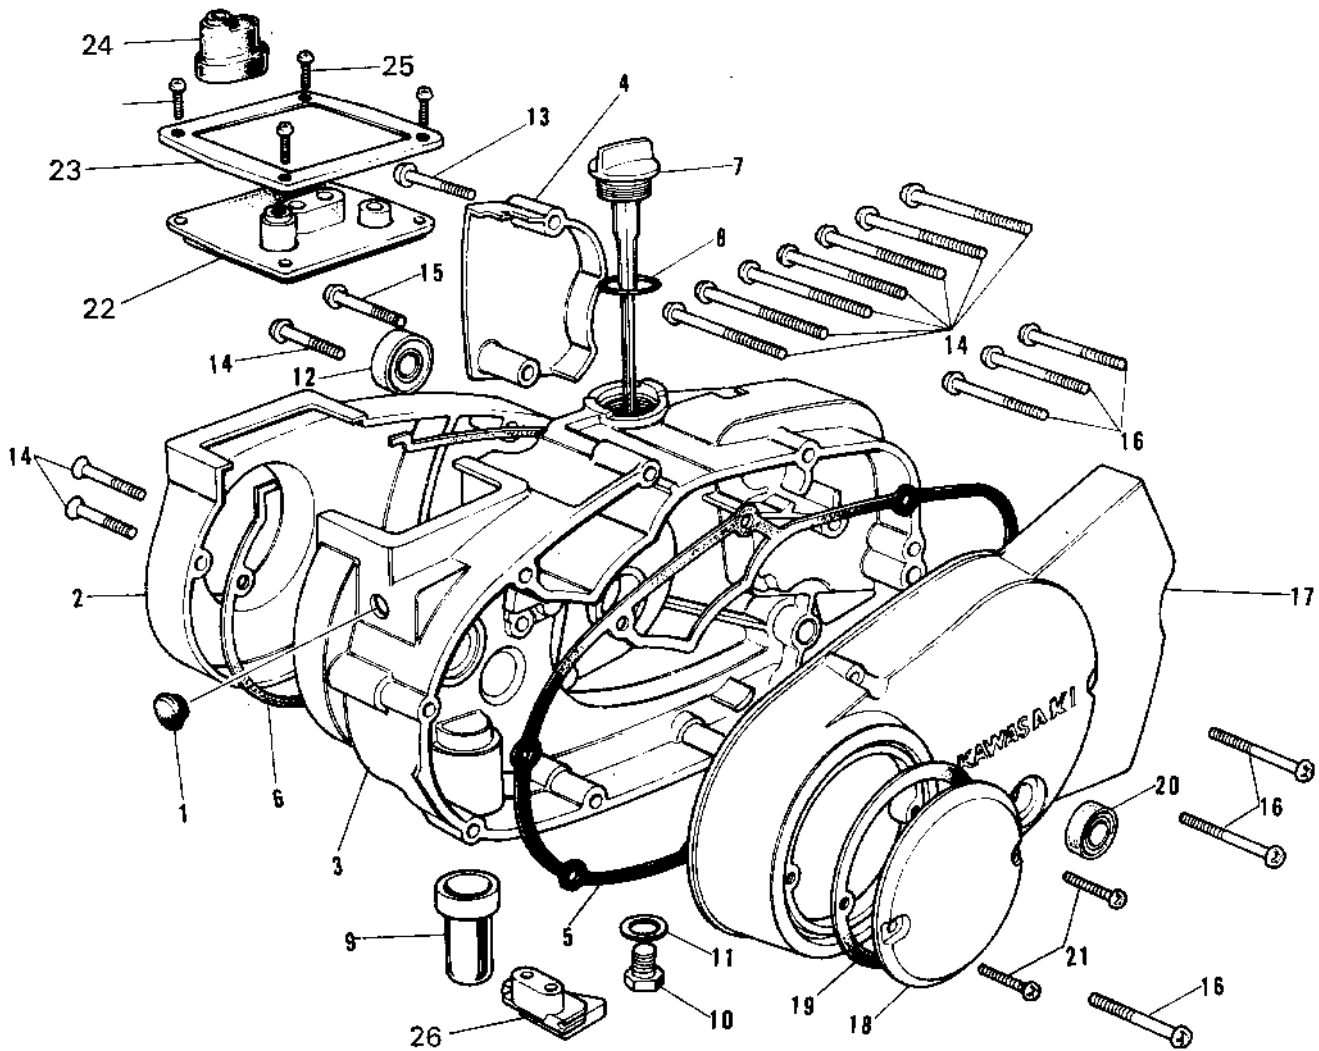

# 1972 G3SS-B PARTS DIAGRAM

ENGINE COVERS (EXCEPT G3SS-C) ('69-'73)

Re

# 1972 G3SS-B PARTS LIST

ENGINE COVERS (EXCEPT G3SS-C) ('69-'73)

ITEM NAME	PART NUMBER	QUANTITY
CAP CARB MOUNT HOLE (Ref # 1)	14039-001	1
COVER CARBURETOR (Ref # 2)	14030-005	1
COVER R.H ENGINE (Ref # 3)	14032-049	1
COVER OIL PUMP (Ref # 4)	14030-006	1
GASKET,CLUTCH COVER (Ref # 5)	11060-1198	1
GASKET CARB COVER (Ref # 6)	14048-001	1
FILLER,OIL (Ref # 7)	16115-018	1
"0" RING,OIL FIL PLUG (Ref # 8)	92055-026	1
DRAIN FUEL (Ref # 9)	16116-002	1
PLUG OIL DRAIN (Ref # 10)	92067-001	1
GASKET CHECK VALVE (Ref # 11)	92065-058	1
OIL SEAL TB14257 (Ref # 12)	653B142507	1
SCREW PAN HEAD 6X25 (Ref # 13)	220B0625	1
SCREW PAN HEAD 6X30 (Ref # 14)	220B0630	10
SCREW PAN HEAD 6X35 (Ref # 15)	220B0635	1
SCREW PAN HEAD 6X45 (Ref # 16)	220B0645	6
COVER-ENGINE,L.H (Ref # 17)	14031-040	1
COVER-BRK POINT,CR (Ref # 18)	14027-007-79	1
GASKET BREAKER COVER (Ref # 19)	14050-002	1
SEAL-OIL (Ref # 20)	92049-1249	1
SCREW PAN HEAD 6X12 (Ref # 21)	220B0612	2