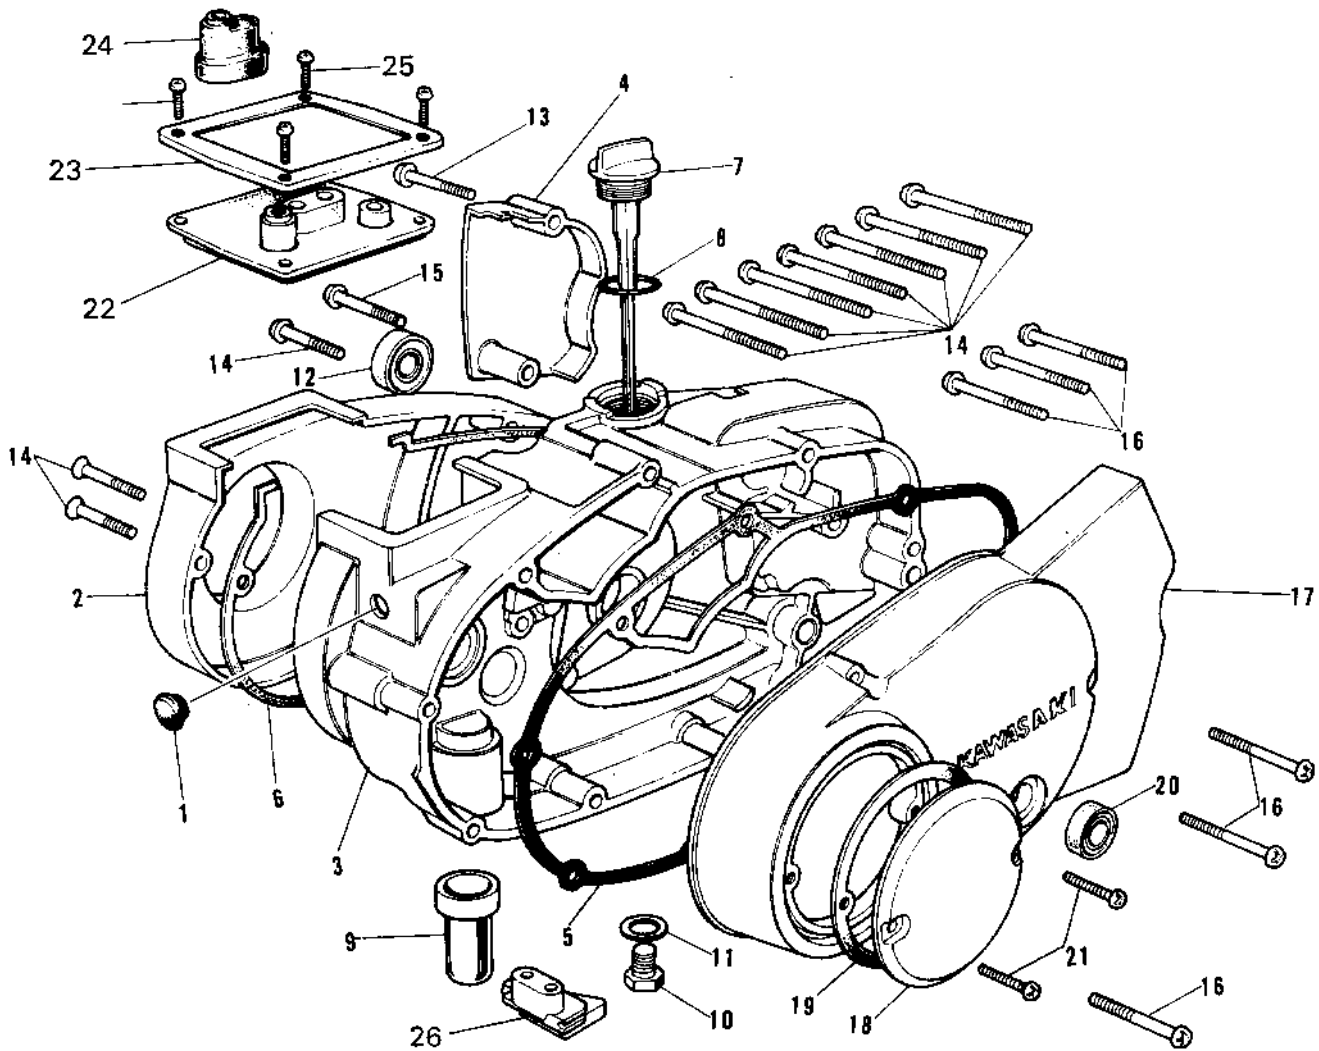

# 1973 G3SS-C PARTS DIAGRAM

ENGINE COVERS (EXCEPT G3SS-C) ('69-'73)

Re

# 1973 G3SS-C PARTS LIST

ENGINE COVERS (EXCEPT G3SS-C) ('69-'73)

ITEM NAME	PART NUMBER	QUANTITY
CAP CARB MOUNT HOLE (Ref # 1)	14039-001	1
COVER CARBURETOR (Ref # 2)	14030-005	1
COVER R.H ENGINE (Ref # 3)	14032-049	1
COVER OIL PUMP (Ref # 4)	14030-006	1
GASKET,CLUTCH COVER (Ref # 5)	11060-1198	1
GASKET CARB COVER (Ref # 6)	14048-001	1
FILLER,OIL (Ref # 7)	16115-018	1
"0" RING,OIL FIL PLUG (Ref # 8)	92055-026	1
DRAIN FUEL (Ref # 9)	16116-002	1
PLUG OIL DRAIN (Ref # 10)	92067-001	1
GASKET CHECK VALVE (Ref # 11)	92065-058	1
OIL SEAL TB14257 (Ref # 12)	653B142507	1
SCREW PAN HEAD 6X25 (Ref # 13)	220B0625	1
SCREW PAN HEAD 6X30 (Ref # 14)	220B0630	10
SCREW PAN HEAD 6X35 (Ref # 15)	220B0635	1
SCREW PAN HEAD 6X45 (Ref # 16)	220B0645	6
COVER-ENGINE,L.H (Ref # 17)	14031-040	1
COVER-BRK POINT,CR (Ref # 18)	14027-007-79	1
GASKET BREAKER COVER (Ref # 19)	14050-002	1
SEAL-OIL (Ref # 20)	92049-1249	1
SCREW PAN HEAD 6X12 (Ref # 21)	220B0612	2