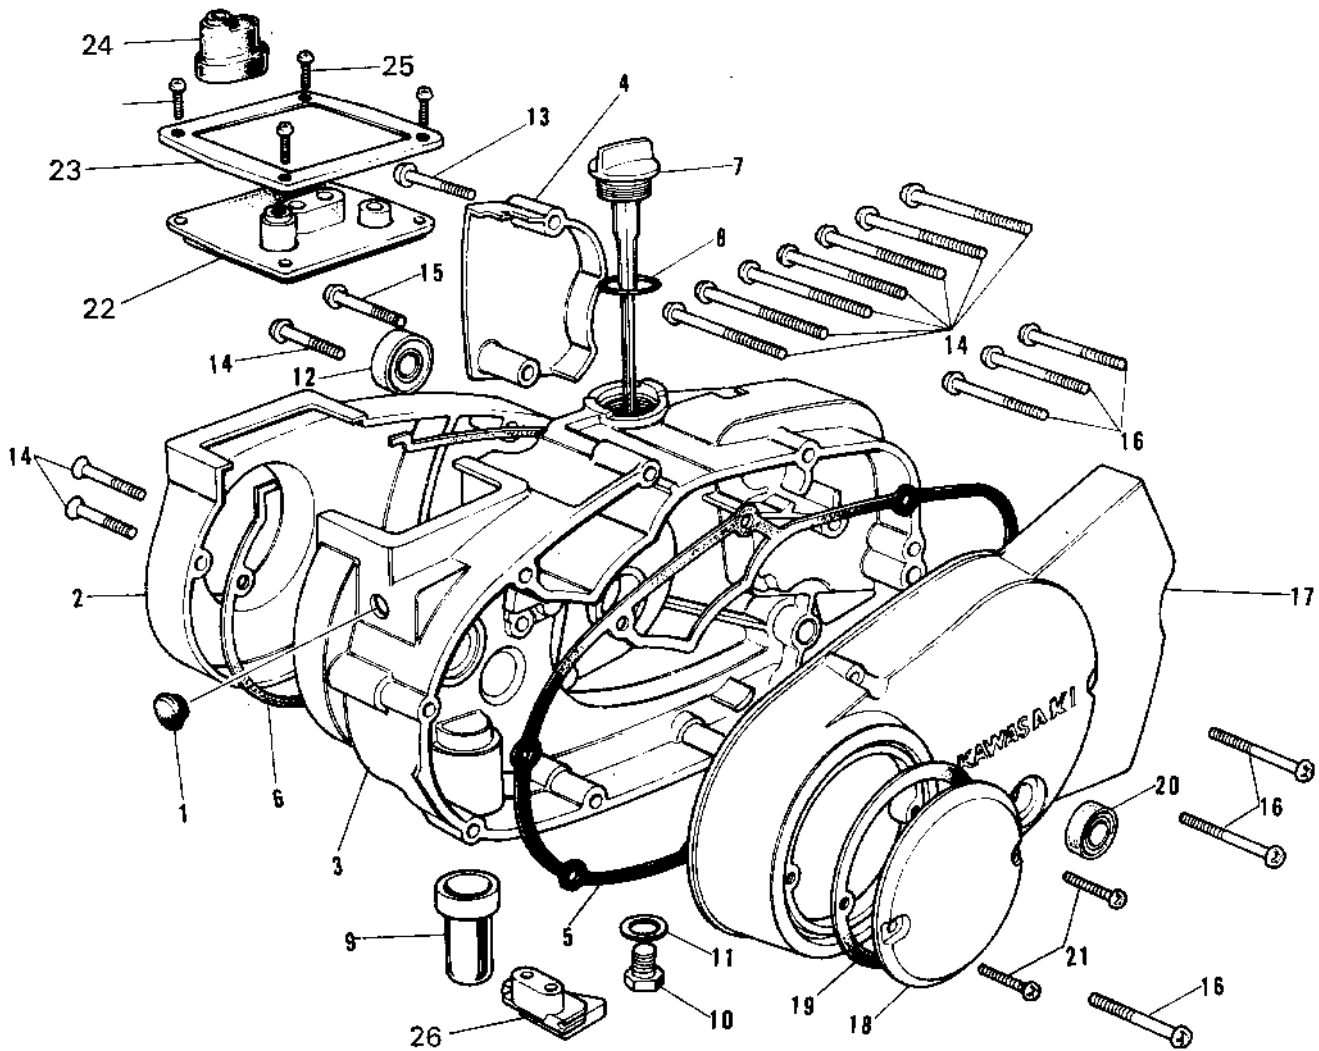

1974 G3SS-D PARTS DIAGRAM

ENGINE COVERS (EXCEPT G3SS-C) ('69-'73)

Re

1974 G3SS-D PARTS LIST

ENGINE COVERS (EXCEPT G3SS-C) ('69-'73)

ITEM NAME	PART NUMBER	QUANTITY
CAP CARB MOUNT HOLE (Ref # 1)	14039-001	1
COVER CARBURETOR (Ref # 2)	14030-005	1
COVER R.H ENGINE (Ref # 3)	14032-049	1
COVER OIL PUMP (Ref # 4)	14030-006	1
GASKET,CLUTCH COVER (Ref # 5)	11060-1198	1
GASKET CARB COVER (Ref # 6)	14048-001	1
FILLER,OIL (Ref # 7)	16115-018	1
"0" RING,OIL FIL PLUG (Ref # 8)	92055-026	1
DRAIN FUEL (Ref # 9)	16116-002	1
PLUG OIL DRAIN (Ref # 10)	92067-001	1
GASKET CHECK VALVE (Ref # 11)	92065-058	1
OIL SEAL TB14257 (Ref # 12)	653B142507	1
SCREW PAN HEAD 6X25 (Ref # 13)	220B0625	1
SCREW PAN HEAD 6X30 (Ref # 14)	220B0630	10
SCREW PAN HEAD 6X35 (Ref # 15)	220B0635	1
SCREW PAN HEAD 6X45 (Ref # 16)	220B0645	6
COVER-ENGINE,L.H (Ref # 17)	14031-040	1
COVER-BRK POINT,CR (Ref # 18)	14027-007-79	1
GASKET BREAKER COVER (Ref # 19)	14050-002	1
SEAL-OIL (Ref # 20)	92049-1249	1
SCREW PAN HEAD 6X12 (Ref # 21)	220B0612	2