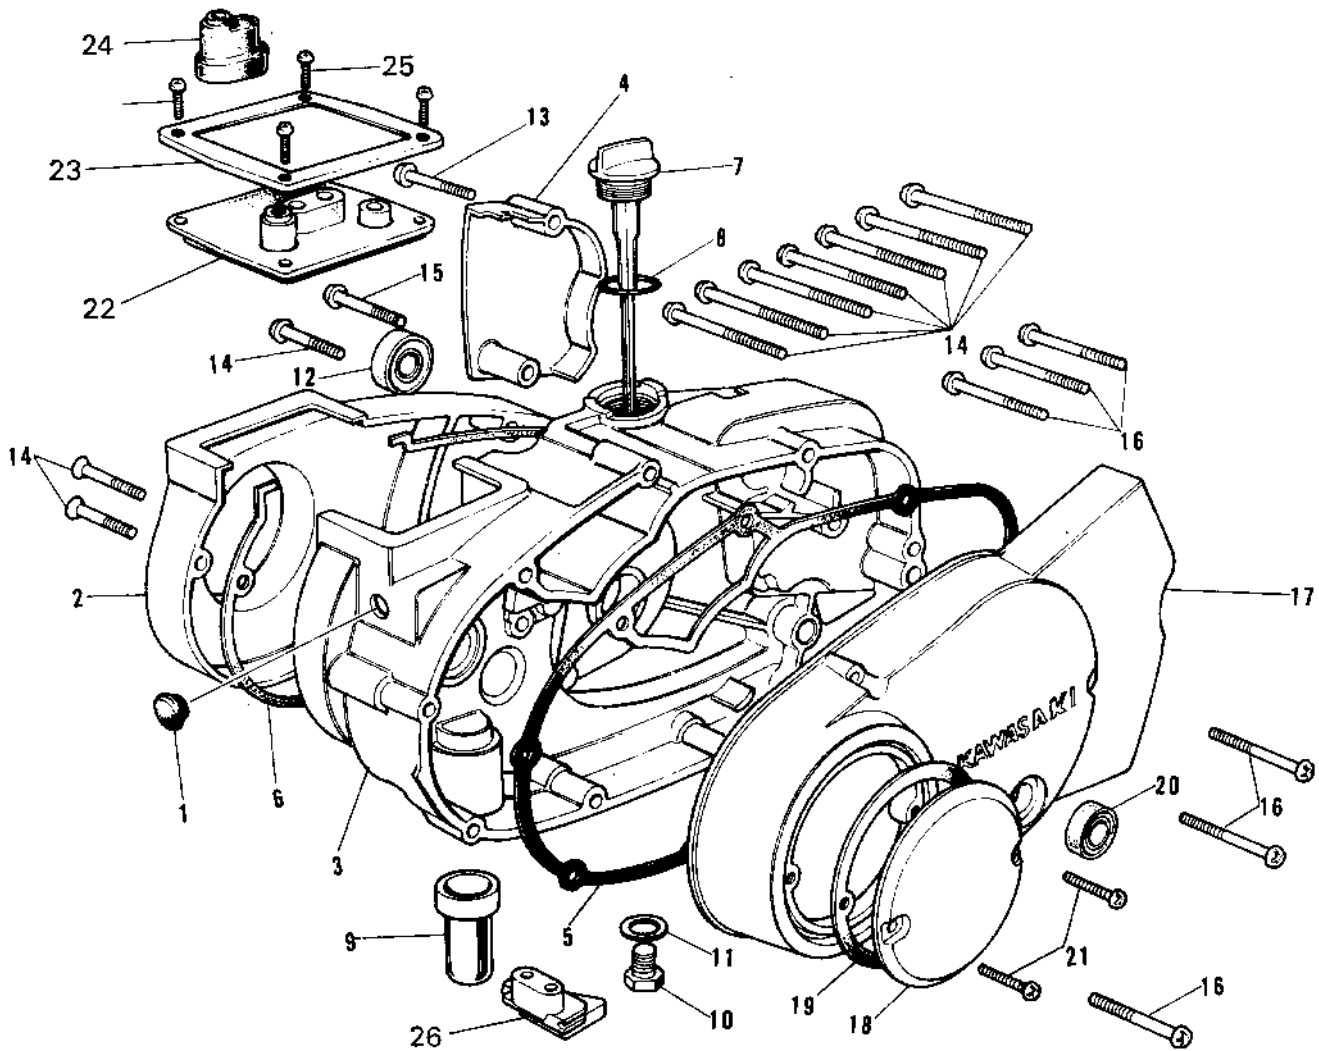

1969 G3SS PARTS DIAGRAM

ENGINE COVERS (EXCEPT G3SS-C) ('69-'73)

Re

1969 G3SS PARTS LIST

ENGINE COVERS (EXCEPT G3SS-C) ('69-'73)

ITEM NAME	PART NUMBER	QUANTITY
CAP CARB MOUNT HOLE (Ref # 1)	14039-001	1
COVER CARBURETOR (Ref # 2)	14030-005	1
COVER R.H ENGINE (Ref # 3)	14032-049	1
COVER OIL PUMP (Ref # 4)	14030-006	1
GASKET,CLUTCH COVER (Ref # 5)	11060-1198	1
GASKET CARB COVER (Ref # 6)	14048-001	1
FILLER,OIL (Ref # 7)	16115-018	1
"0" RING,OIL FIL PLUG (Ref # 8)	92055-026	1
DRAIN FUEL (Ref # 9)	16116-002	1
PLUG OIL DRAIN (Ref # 10)	92067-001	1
GASKET CHECK VALVE (Ref # 11)	92065-058	1
OIL SEAL TB14257 (Ref # 12)	653B142507	1
SCREW PAN HEAD 6X25 (Ref # 13)	220B0625	1
SCREW PAN HEAD 6X30 (Ref # 14)	220B0630	10
SCREW PAN HEAD 6X35 (Ref # 15)	220B0635	1
SCREW PAN HEAD 6X45 (Ref # 16)	220B0645	6
COVER-ENGINE,L.H (Ref # 17)	14031-040	1
COVER-BRK POINT,CR (Ref # 18)	14027-007-79	1
GASKET BREAKER COVER (Ref # 19)	14050-002	1
SEAL-OIL (Ref # 20)	92049-1249	1
SCREW PAN HEAD 6X12 (Ref # 21)	220B0612	2