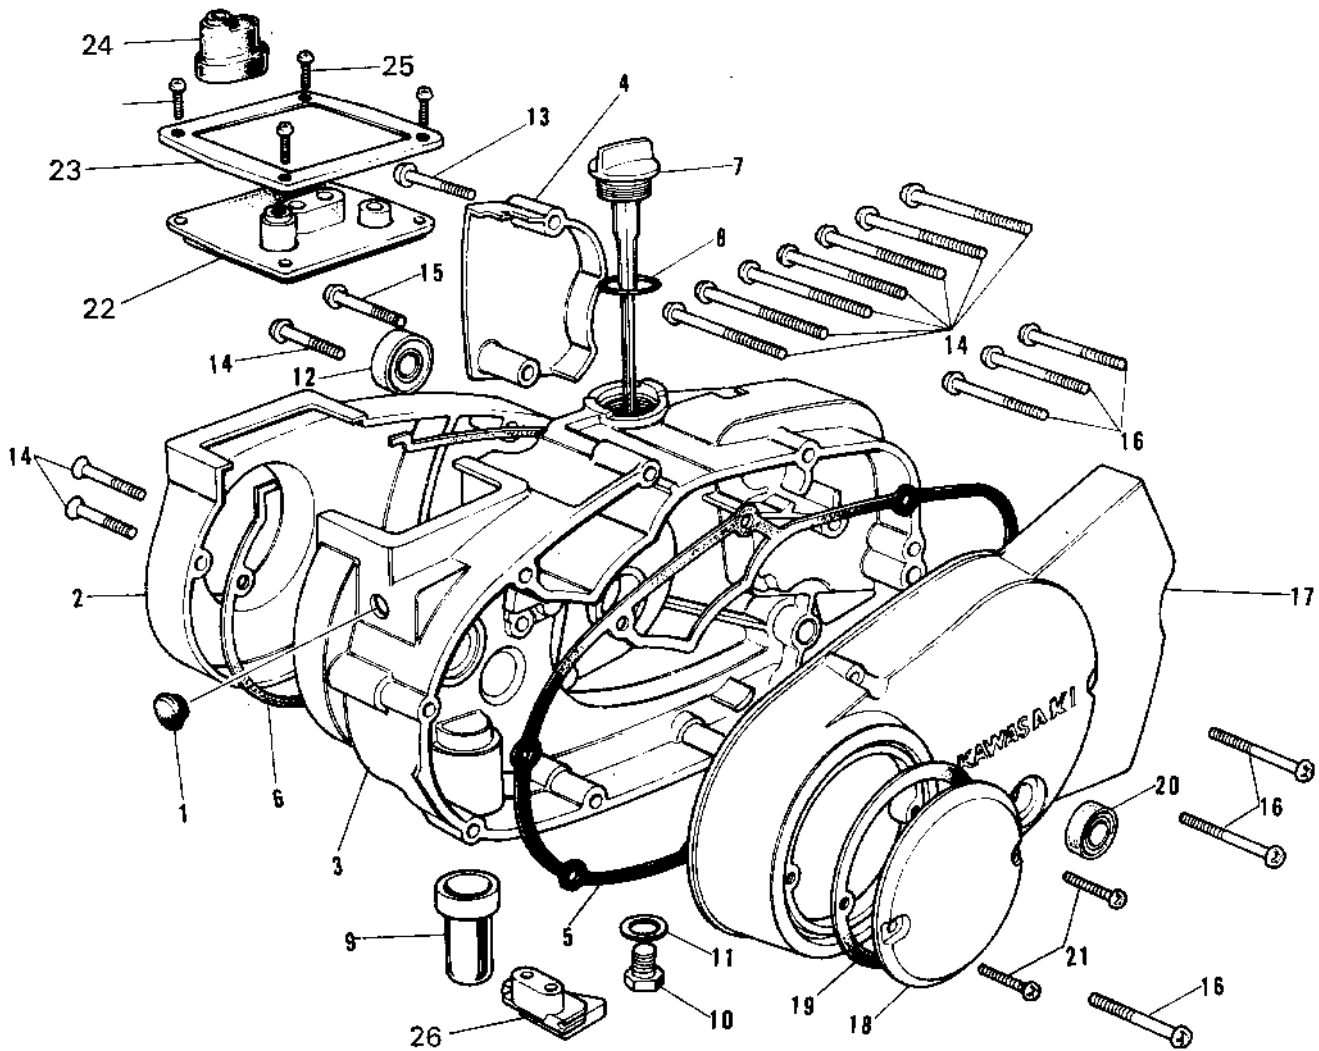

1970 Bushmaster PARTS DIAGRAM

ENGINE COVERS (EXCEPT G3SS-C) ('69-73)

Re

1970 Bushmaster PARTS LIST

ENGINE COVERS (EXCEPT G3SS-C) ('69-'73)

ITEM NAME	PART NUMBER	QUANTITY
CAP CARB MOUNT HOLE (Ref # 1)	14039-001	1
COVER CARBURETOR (Ref # 2)	14030-005	1
COVER R.H ENGINE (Ref # 3)	14032-049	1
COVER OIL PUMP (Ref # 4)	14030-006	1
GASKET,CLUTCH COVER (Ref # 5)	11060-1198	1
GASKET CARB COVER (Ref # 6)	14048-001	1
FILLER,OIL (Ref # 7)	16115-018	1
"0" RING,OIL FIL PLUG (Ref # 8)	92055-026	1
DRAIN FUEL (Ref # 9)	16116-002	1
PLUG OIL DRAIN (Ref # 10)	92067-001	1
GASKET CHECK VALVE (Ref # 11)	92065-058	1
OIL SEAL TB14257 (Ref # 12)	653B142507	1
SCREW PAN HEAD 6X25 (Ref # 13)	220B0625	1
SCREW PAN HEAD 6X30 (Ref # 14)	220B0630	10
SCREW PAN HEAD 6X35 (Ref # 15)	220B0635	1
SCREW PAN HEAD 6X45 (Ref # 16)	220B0645	6
COVER-ENGINE,L.H (Ref # 17)	14031-040	1
COVER-BRK POINT,CR (Ref # 18)	14027-007-79	1
GASKET BREAKER COVER (Ref # 19)	14050-002	1
SEAL-OIL (Ref # 20)	92049-1249	1
SCREW PAN HEAD 6X12 (Ref # 21)	220B0612	2