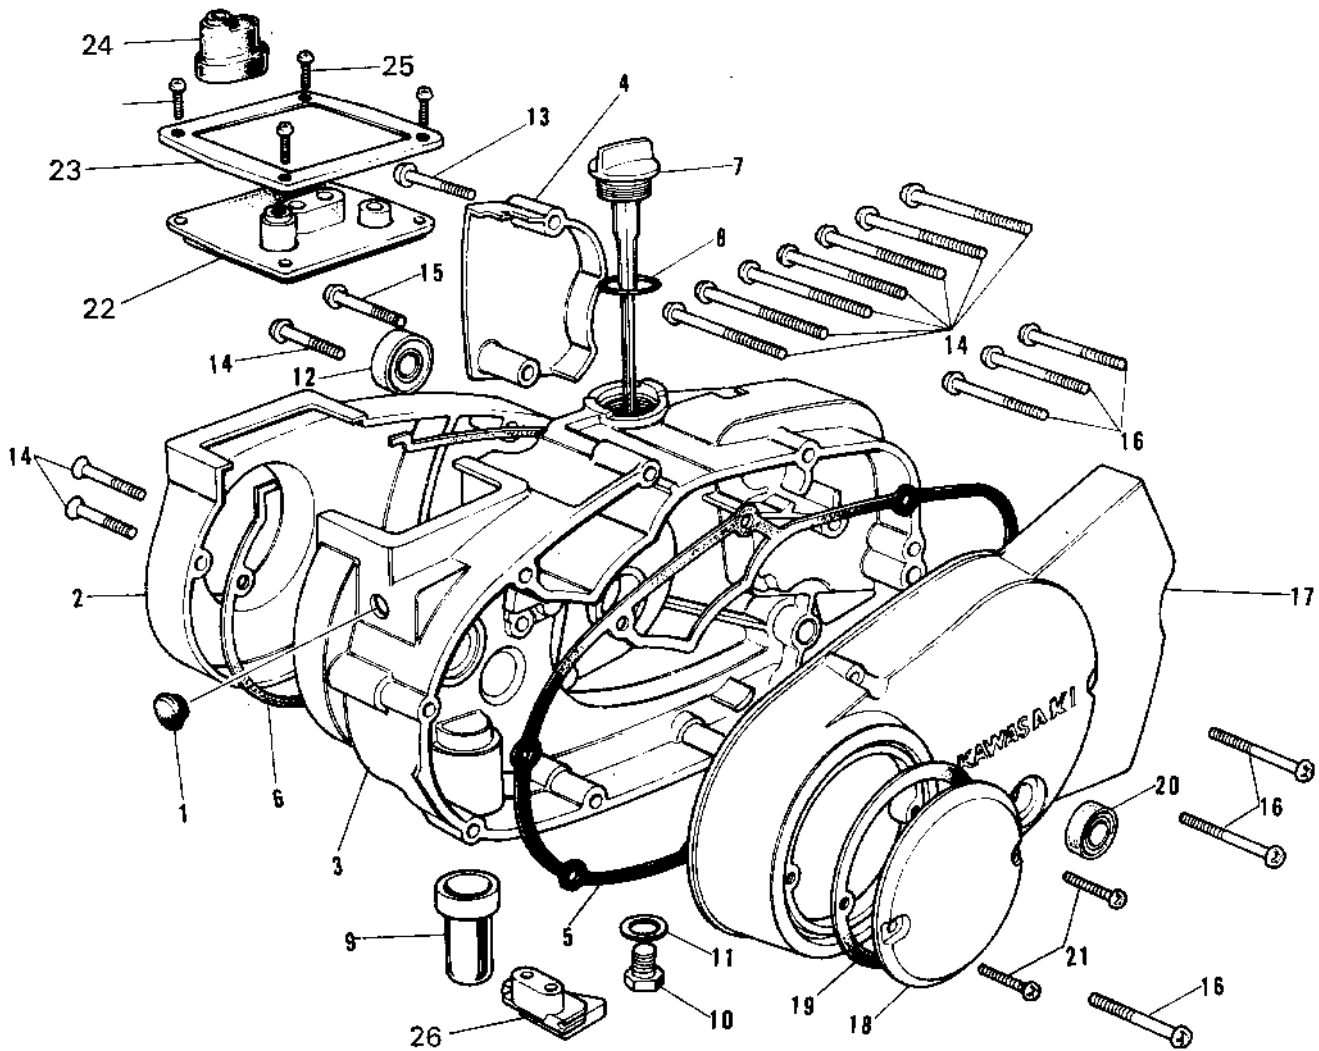

# 1970 Bushmaster PARTS DIAGRAM

ENGINE COVERS (EXCEPT G3SS-C) ('69-73)

Re

# 1970 Bushmaster PARTS LIST

ENGINE COVERS (EXCEPT G3SS-C) ('69-'73)

ITEM NAME	PART NUMBER	QUANTITY
CAP CARB MOUNT HOLE (Ref # 1)	14039-001	1
COVER CARBURETOR (Ref # 2)	14030-005	1
COVER R.H ENGINE (Ref # 3)	14032-049	1
COVER OIL PUMP (Ref # 4)	14030-006	1
GASKET,CLUTCH COVER (Ref # 5)	11060-1198	1
GASKET CARB COVER (Ref # 6)	14048-001	1
FILLER,OIL (Ref # 7)	16115-018	1
"0" RING,OIL FIL PLUG (Ref # 8)	92055-026	1
DRAIN FUEL (Ref # 9)	16116-002	1
PLUG OIL DRAIN (Ref # 10)	92067-001	1
GASKET CHECK VALVE (Ref # 11)	92065-058	1
OIL SEAL TB14257 (Ref # 12)	653B142507	1
SCREW PAN HEAD 6X25 (Ref # 13)	220B0625	1
SCREW PAN HEAD 6X30 (Ref # 14)	220B0630	10
SCREW PAN HEAD 6X35 (Ref # 15)	220B0635	1
SCREW PAN HEAD 6X45 (Ref # 16)	220B0645	6
COVER-ENGINE,L.H (Ref # 17)	14031-040	1
COVER-BRK POINT,CR (Ref # 18)	14027-007-79	1
GASKET BREAKER COVER (Ref # 19)	14050-002	1
SEAL-OIL (Ref # 20)	92049-1249	1
SCREW PAN HEAD 6X12 (Ref # 21)	220B0612	2