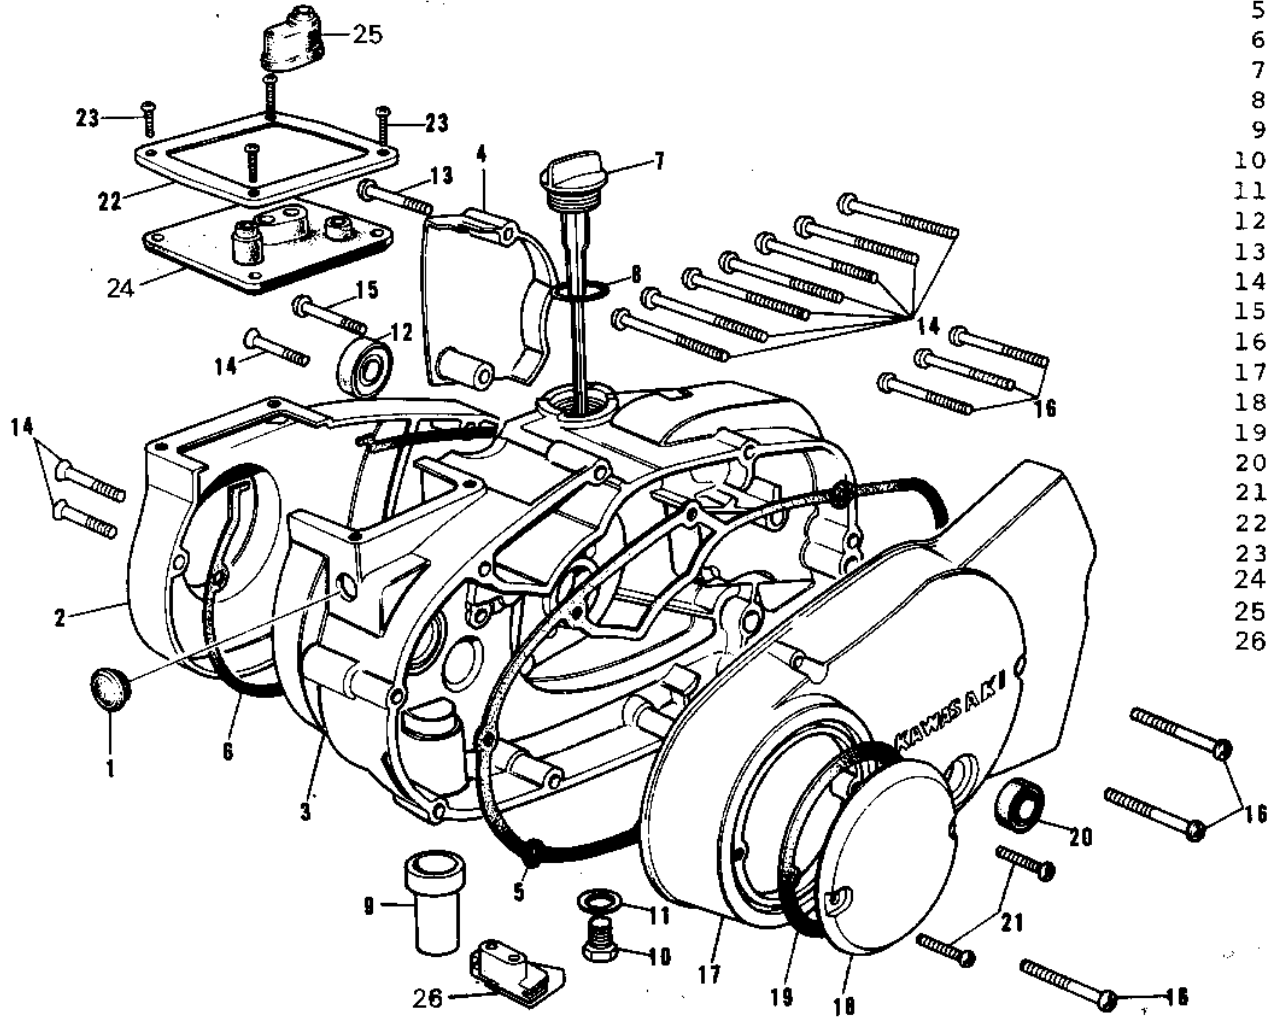

1974 G3SS-D PARTS DIAGRAM

ENGINE COVERS (G3SS-C) ('69-73)

Ref. No.

- 1
- 2
- 3
- 4
- 5
- 6
- 7
- 8
- 9
- 10
- 11
- 12
- 13
- 14
- 15
- 16
- 17
- 18
- 19
- 20
- 21
- 22
- 23
- 24
- 25
- 26

1974 G3SS-D PARTS LIST

ENGINE COVERS (G3SS-C) ('69-73)

ITEM NAME	PART NUMBER	QUANTITY
CAP CARB MOUNT HOLE (Ref # 1)	14039-001	1
COVER-CARB,L.SILVER (Ref # 2)	14030-037-75	1
COVER-R.H ENG,SILVER (Ref # 3)	14032-072-75	1
COVER-OIL PUMP SILVER (Ref # 4)	14030-006-75	1
GASKET,CLUTCH COVER (Ref # 5)	11060-1198	1
GASKET CARB COVER (Ref # 6)	14048-001	1
FILLER,OIL (Ref # 7)	16115-018	1
"0" RING,OIL FIL PLUG (Ref # 8)	92055-026	1
DRAIN FUEL (Ref # 9)	16116-002	1
PLUG OIL DRAIN (Ref # 10)	92067-001	1
GASKET CHECK VALVE (Ref # 11)	92065-058	1
OIL SEAL TB14257 (Ref # 12)	653B142507	1
SCREW PAN HEAD 6X25 (Ref # 13)	220B0625	1
SCREW PAN HEAD 6X30 (Ref # 14)	220B0630	10
SCREW PAN HEAD 6X35 (Ref # 15)	220B0635	1
SCREW PAN HEAD 6X45 (Ref # 16)	220B0645	6
COVER-L.H ENG,SILVER (Ref # 17)	14031-040-75	1
COVER-BRK POINT,CR (Ref # 18)	14027-007-79	1
GASKET BREAKER COVER (Ref # 19)	14050-002	1
SEAL-OIL (Ref # 20)	92049-1249	1
SCREW PAN HEAD 6X12 (Ref # 21)	220B0612	2
HOLDER-CARBURETOR CAP (Ref # 22)	14065-004	1
SCREW PAN HEAD 5X10 (Ref # 23)	220B0510	4
CAP-CARBURETOR (Ref # 24)	14038-032	1
GROMMET CARB CAP (Ref # 25)	14038-006	1
GROMMET OVERFLOW PIPE (Ref # 26)	16136-001	1