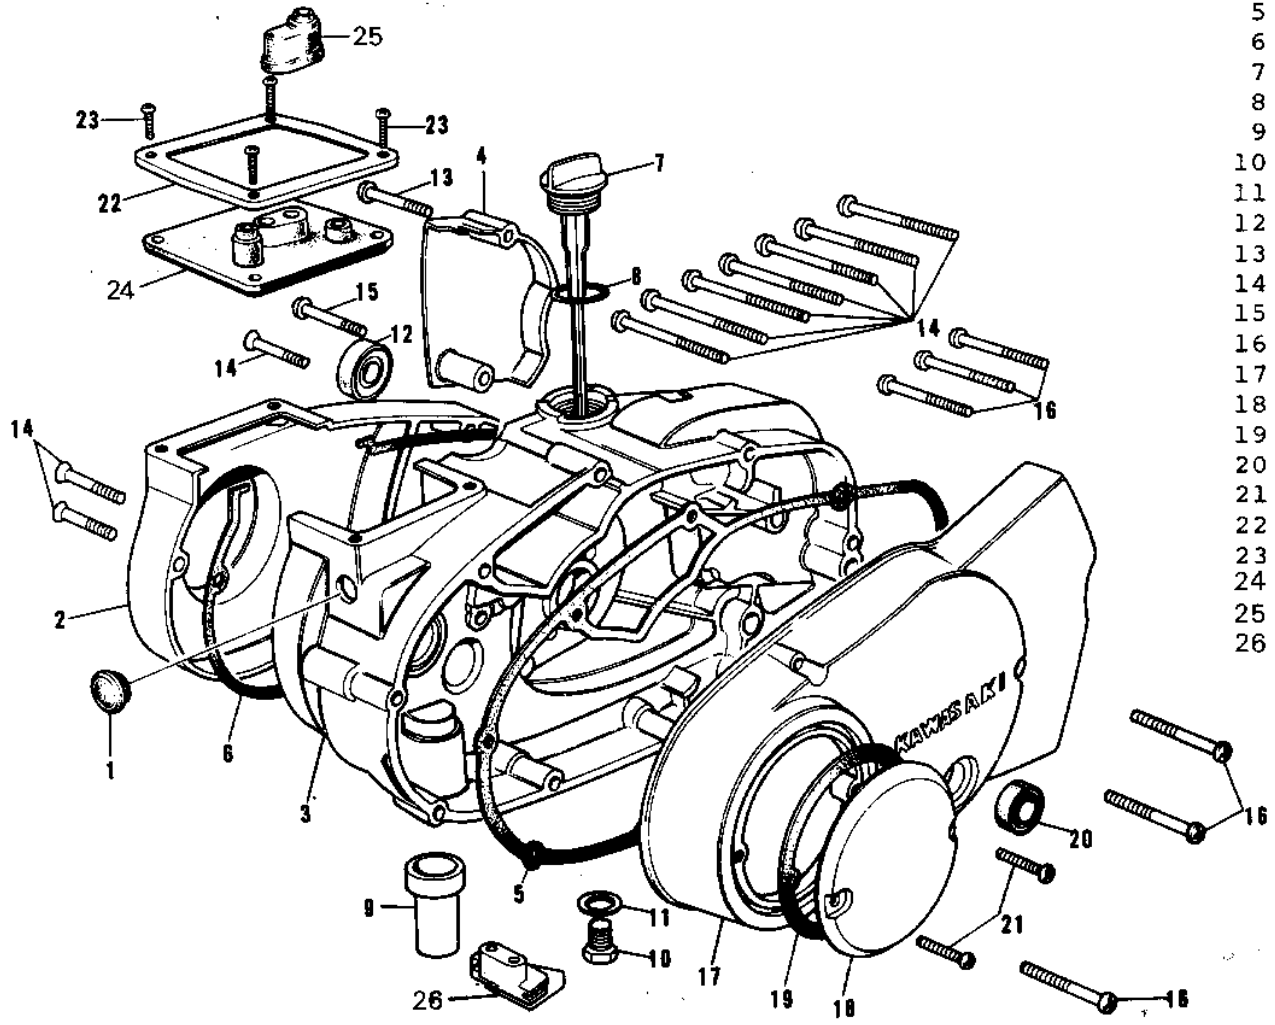

1969 G3SS PARTS DIAGRAM

ENGINE COVERS (G3SS-C) ('69-73)

Ref. No.

- 1
- 2
- 3
- 4
- 5
- 6
- 7
- 8
- 9
- 10
- 11
- 12
- 13
- 14
- 15
- 16
- 17
- 18
- 19
- 20
- 21
- 22
- 23
- 24
- 25
- 26

1969 G3SS PARTS LIST

ENGINE COVERS (G3SS-C) ('69-73)

ITEM NAME	PART NUMBER	QUANTITY
CAP CARB MOUNT HOLE (Ref # 1)	14039-001	1
COVER-CARB,L.SILVER (Ref # 2)	14030-037-75	1
COVER-R.H ENG,SILVER (Ref # 3)	14032-072-75	1
COVER-OIL PUMP SILVER (Ref # 4)	14030-006-75	1
GASKET,CLUTCH COVER (Ref # 5)	11060-1198	1
GASKET CARB COVER (Ref # 6)	14048-001	1
FILLER,OIL (Ref # 7)	16115-018	1
"0" RING,OIL FIL PLUG (Ref # 8)	92055-026	1
DRAIN FUEL (Ref # 9)	16116-002	1
PLUG OIL DRAIN (Ref # 10)	92067-001	1
GASKET CHECK VALVE (Ref # 11)	92065-058	1
OIL SEAL TB14257 (Ref # 12)	653B142507	1
SCREW PAN HEAD 6X25 (Ref # 13)	220B0625	1
SCREW PAN HEAD 6X30 (Ref # 14)	220B0630	10
SCREW PAN HEAD 6X35 (Ref # 15)	220B0635	1
SCREW PAN HEAD 6X45 (Ref # 16)	220B0645	6
COVER-L.H ENG,SILVER (Ref # 17)	14031-040-75	1
COVER-BRK POINT,CR (Ref # 18)	14027-007-79	1
GASKET BREAKER COVER (Ref # 19)	14050-002	1
SEAL-OIL (Ref # 20)	92049-1249	1
SCREW PAN HEAD 6X12 (Ref # 21)	220B0612	2
HOLDER-CARBURETOR CAP (Ref # 22)	14065-004	1
SCREW PAN HEAD 5X10 (Ref # 23)	220B0510	4
CAP-CARBURETOR (Ref # 24)	14038-032	1
GROMMET CARB CAP (Ref # 25)	14038-006	1
GROMMET OVERFLOW PIPE (Ref # 26)	16136-001	1