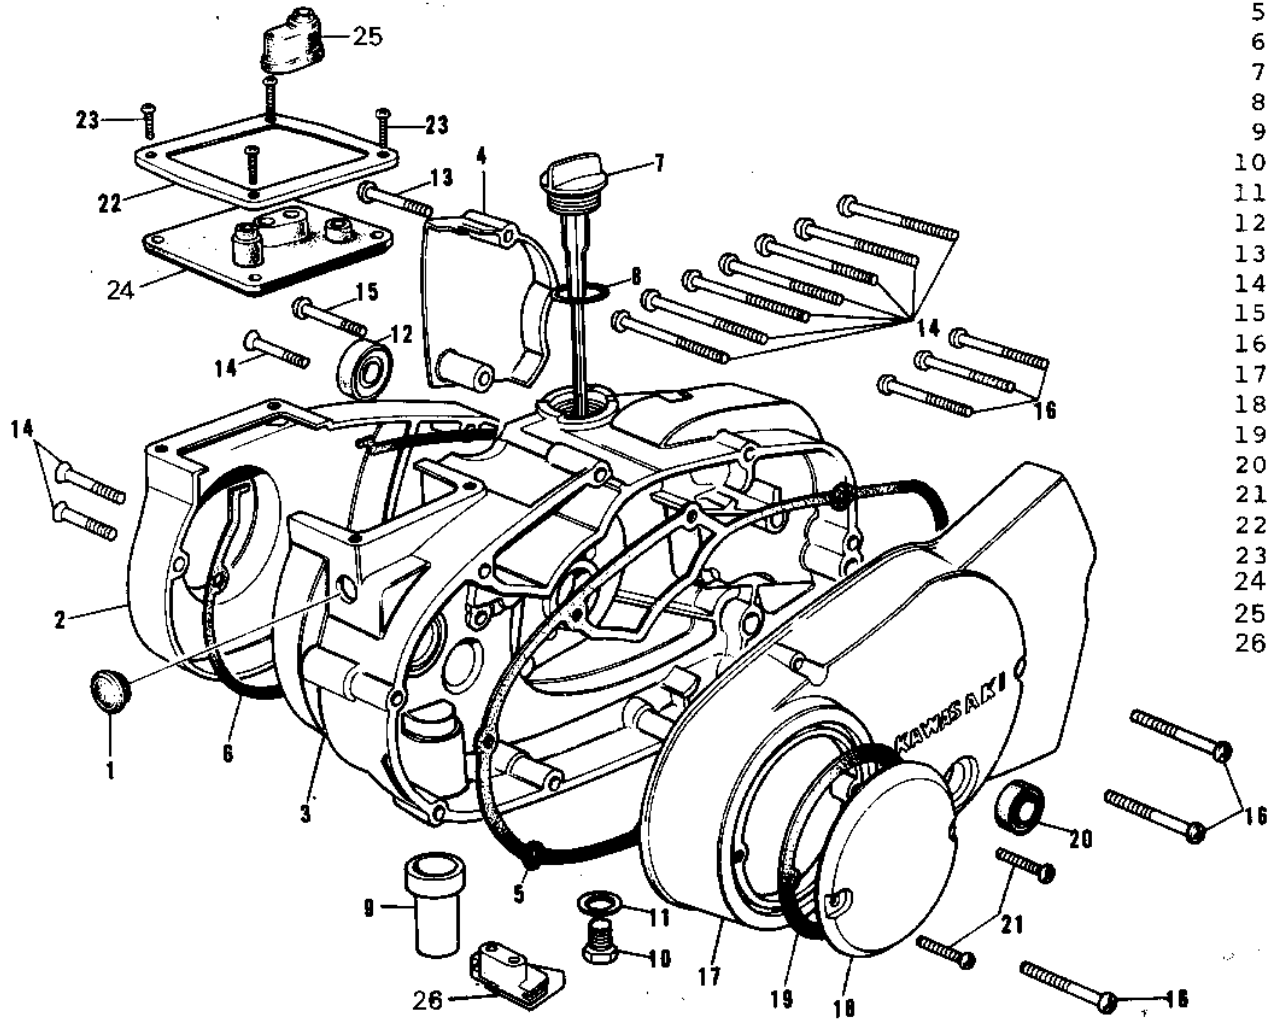

# 1969 Bushmaster PARTS DIAGRAM

ENGINE COVERS (G3SS-C) ('69-73)

Ref. No.

- 1
- 2
- 3
- 4
- 5
- 6
- 7
- 8
- 9
- 10
- 11
- 12
- 13
- 14
- 15
- 16
- 17
- 18
- 19
- 20
- 21
- 22
- 23
- 24
- 25
- 26

# 1969 Bushmaster PARTS LIST

## ENGINE COVERS (G3SS-C) ('69-73)

ITEM NAME	PART NUMBER	QUANTITY
CAP CARB MOUNT HOLE (Ref # 1)	14039-001	1
COVER-CARB,L.SILVER (Ref # 2)	14030-037-75	1
COVER-R.H ENG,SILVER (Ref # 3)	14032-072-75	1
COVER-OIL PUMP SILVER (Ref # 4)	14030-006-75	1
GASKET,CLUTCH COVER (Ref # 5)	11060-1198	1
GASKET CARB COVER (Ref # 6)	14048-001	1
FILLER,OIL (Ref # 7)	16115-018	1
"0" RING,OIL FIL PLUG (Ref # 8)	92055-026	1
DRAIN FUEL (Ref # 9)	16116-002	1
PLUG OIL DRAIN (Ref # 10)	92067-001	1
GASKET CHECK VALVE (Ref # 11)	92065-058	1
OIL SEAL TB14257 (Ref # 12)	653B142507	1
SCREW PAN HEAD 6X25 (Ref # 13)	220B0625	1
SCREW PAN HEAD 6X30 (Ref # 14)	220B0630	10
SCREW PAN HEAD 6X35 (Ref # 15)	220B0635	1
SCREW PAN HEAD 6X45 (Ref # 16)	220B0645	6
COVER-L.H ENG,SILVER (Ref # 17)	14031-040-75	1
COVER-BRK POINT,CR (Ref # 18)	14027-007-79	1
GASKET BREAKER COVER (Ref # 19)	14050-002	1
SEAL-OIL (Ref # 20)	92049-1249	1
SCREW PAN HEAD 6X12 (Ref # 21)	220B0612	2
HOLDER-CARBURETOR CAP (Ref # 22)	14065-004	1
SCREW PAN HEAD 5X10 (Ref # 23)	220B0510	4
CAP-CARBURETOR (Ref # 24)	14038-032	1
GROMMET CARB CAP (Ref # 25)	14038-006	1
GROMMET OVERFLOW PIPE (Ref # 26)	16136-001	1