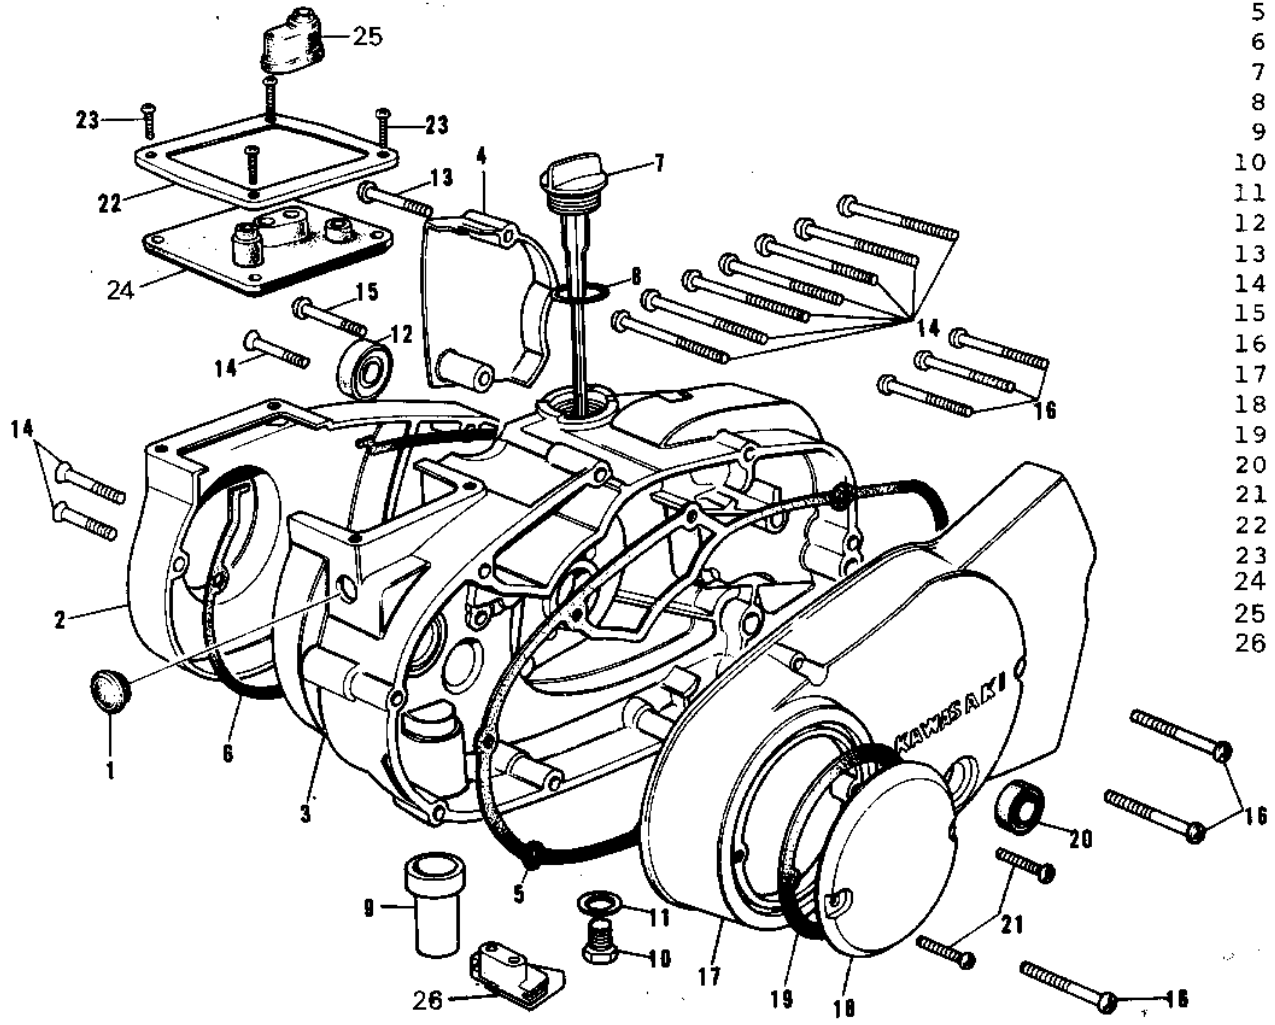

1969 Bushmaster PARTS DIAGRAM

ENGINE COVERS (G3SS-C) ('69-73)

Ref. No.

- 1
- 2
- 3
- 4
- 5
- 6
- 7
- 8
- 9
- 10
- 11
- 12
- 13
- 14
- 15
- 16
- 17
- 18
- 19
- 20
- 21
- 22
- 23
- 24
- 25
- 26

1969 Bushmaster PARTS LIST

ENGINE COVERS (G3SS-C) ('69-73)

ITEM NAME	PART NUMBER	QUANTITY
CAP CARB MOUNT HOLE (Ref # 1)	14039-001	1
COVER-CARB,L.SILVER (Ref # 2)	14030-037-75	1
COVER-R.H ENG,SILVER (Ref # 3)	14032-072-75	1
COVER-OIL PUMP SILVER (Ref # 4)	14030-006-75	1
GASKET,CLUTCH COVER (Ref # 5)	11060-1198	1
GASKET CARB COVER (Ref # 6)	14048-001	1
FILLER,OIL (Ref # 7)	16115-018	1
"0" RING,OIL FIL PLUG (Ref # 8)	92055-026	1
DRAIN FUEL (Ref # 9)	16116-002	1
PLUG OIL DRAIN (Ref # 10)	92067-001	1
GASKET CHECK VALVE (Ref # 11)	92065-058	1
OIL SEAL TB14257 (Ref # 12)	653B142507	1
SCREW PAN HEAD 6X25 (Ref # 13)	220B0625	1
SCREW PAN HEAD 6X30 (Ref # 14)	220B0630	10
SCREW PAN HEAD 6X35 (Ref # 15)	220B0635	1
SCREW PAN HEAD 6X45 (Ref # 16)	220B0645	6
COVER-L.H ENG,SILVER (Ref # 17)	14031-040-75	1
COVER-BRK POINT,CR (Ref # 18)	14027-007-79	1
GASKET BREAKER COVER (Ref # 19)	14050-002	1
SEAL-OIL (Ref # 20)	92049-1249	1
SCREW PAN HEAD 6X12 (Ref # 21)	220B0612	2
HOLDER-CARBURETOR CAP (Ref # 22)	14065-004	1
SCREW PAN HEAD 5X10 (Ref # 23)	220B0510	4
CAP-CARBURETOR (Ref # 24)	14038-032	1
GROMMET CARB CAP (Ref # 25)	14038-006	1
GROMMET OVERFLOW PIPE (Ref # 26)	16136-001	1