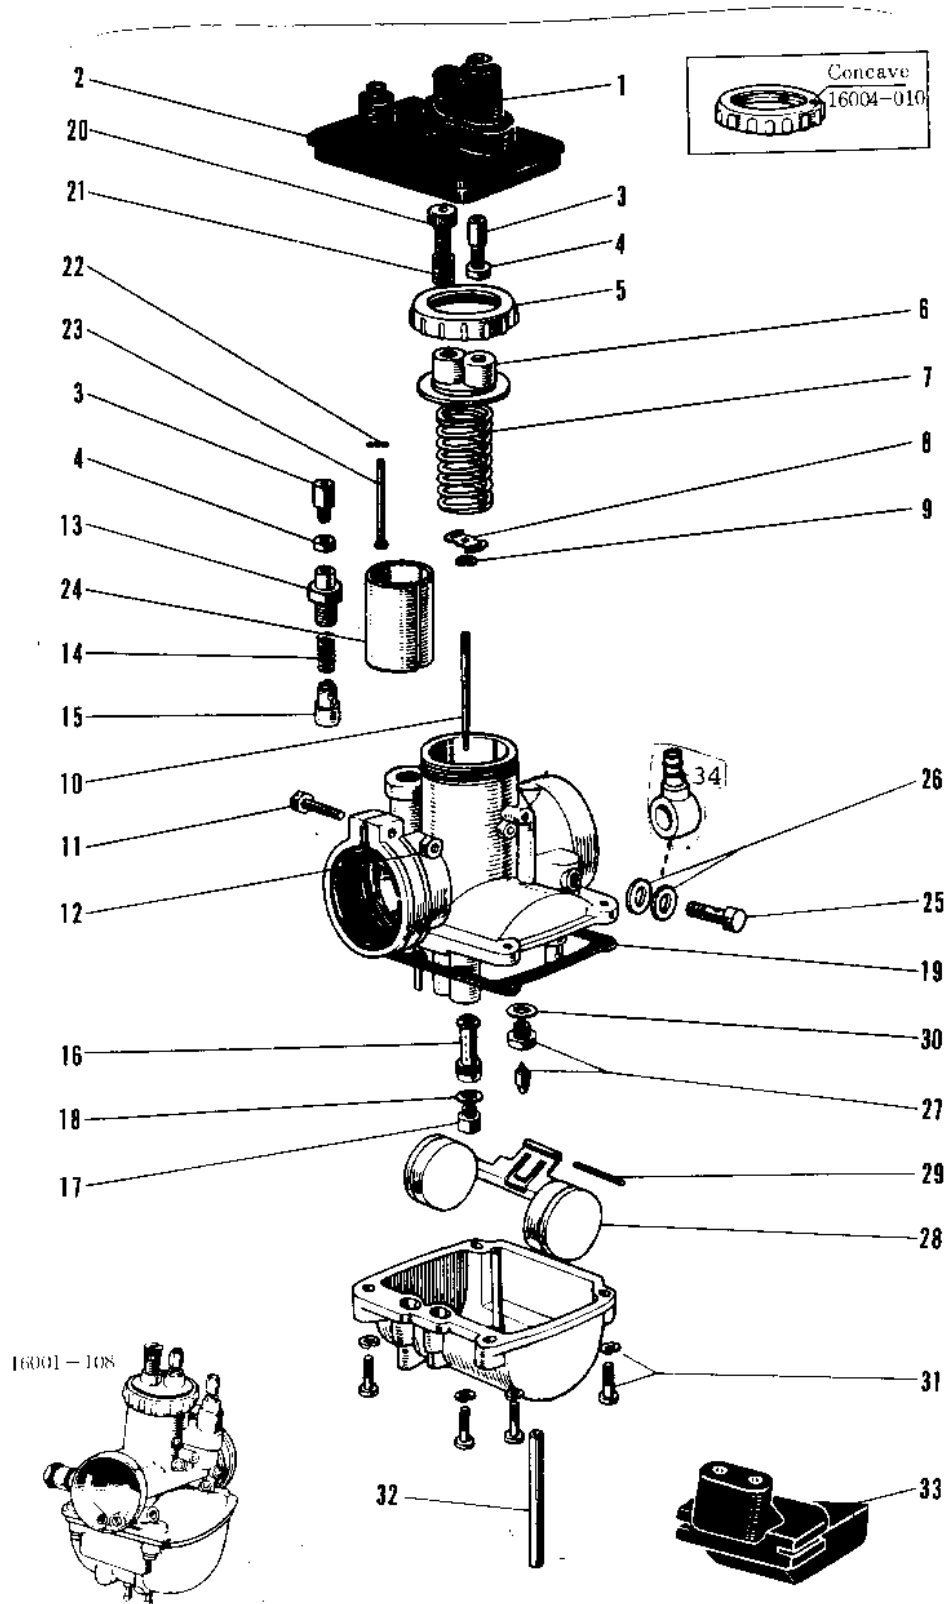

1971 G3SS-A PARTS DIAGRAM

CARBURETOR ('69-73)

Ref

3

1971 G3SS-A PARTS LIST

CARBURETOR ('69-73)

ITEM NAME	PART NUMBER	QUANTITY
GROMMET CARB CAP (Ref # 1)	14038-006	1
CAP CARBURETOR (Ref # 2)	14038-007	1
CARBURETOR ASSY (Ref # 3~31)	16001-108	1
CARBURETOR ASSY (Ref # 3~31)	16001-128	1
CABLE ADJUSTER (Ref # 3)	16002-002	2
NUT CABLE ADJUST LOCK (Ref # 4)	16003-004	2
CAP-MIXING CHAMBER (Ref # 5)	16004-002	1
CAP MIXING CHAMBER (Ref # 5)	16004-010	1
TOP MIXING CHAMBER (Ref # 6)	16005-005	1
SPRING THROTTLE VALVE (Ref # 7)	16006-013	1
SPRING SEAT THRTL VLV (Ref # 8)	16007-002	1
CIRCLIP (Ref # 9)	16008-010	1
JET NEEDLE 5I-2 (Ref # 10)	16009-028	1
JET NEEDLE,4L6 (Ref # 10)	16009-041	1
SCREW CLAMP (Ref # 11)	16010-004	1
NUT 6MM (Ref # 12)	311B0600	1
NUT 6MM (Ref # 12)	311B0600	AL
CAP STARTER PLUNGER (Ref # 13)	16012-004	1
SPRING-PLUNGER (Ref # 14)	16013-003	1
PLUNGER-ENRICHNER (Ref # 15)	16016-002	1
NEEDLE JET E-4 (Ref # 16)	16017-035	1
NEEDLE JET,O-2 (Ref # 16)	16017-050	1
MAIN JET NO 160M (Ref # 17)	92063-018	1
MAIN JET NO 170M (Ref # 17)	92063-081	1
WASHER MAIN JET (Ref # 18)	16034-001	1
GASKET FLOAT CHAMBER (Ref # 19)	16019-012	1
SCREW,THROTTLE STOP (Ref # 20)	16021-002	1
SPRING THR STOP SCREW (Ref # 21)	16022-005	1
UNAVAILABLE IN PRICE BOOK (Ref # 22)	16023-001	1

1971 G3SS-A PARTS LIST

CARBURETOR ('69-'73)

ITEM NAME	PART NUMBER	QUANTITY
ROD,THROTTLE VLV STP (Ref # 23)	16024-012	1
VALVE THROTTLE (Ref # 24)	16025-025	1
VALVE,THROTTLE CA.2.5 (Ref # 24)	16025-054	1
BOLT BANJO (Ref # 25)	92001-014	1
GASKET 8MM (Ref # 26)	751P0800	2
FLOAT VALVE ASSY (Ref # 27)	16030-009	1
FLOAT (Ref # 28)	16031-015	1
FLOAT PIN (Ref # 29)	16032-003	1
WASHER VALVE SEAT (Ref # 30)	16029-002	1
SCREW-FLOAT CHAMBER (Ref # 31)	16033-012	4
PIPE FUEL OVERFLOW (Ref # 32)	92059-007	1
GROMMET OVERFLOW PIPE (Ref # 33)	16136-001	1
CONNECTOR-BANJO (Ref # 34)	92061-019	1