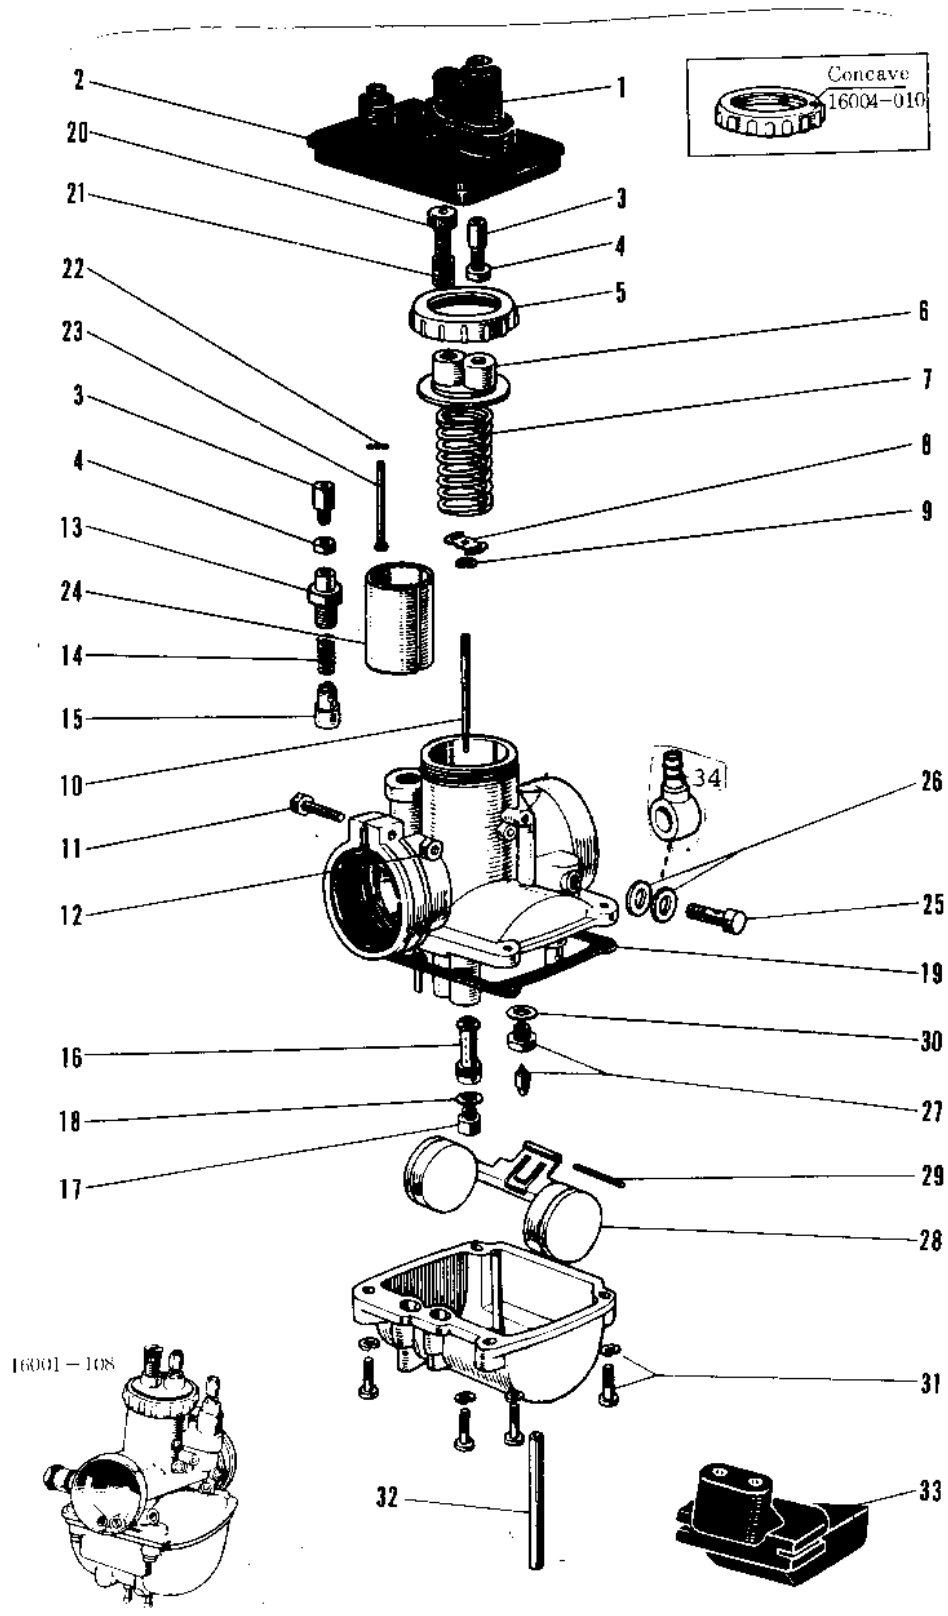

1974 G3SS-D PARTS DIAGRAM

CARBURETOR ('69-73)

Ref

3-

1974 G3SS-D PARTS LIST

CARBURETOR ('69-73)

ITEM NAME	PART NUMBER	QUANTITY
GROMMET CARB CAP (Ref # 1)	14038-006	1
CAP CARBURETOR (Ref # 2)	14038-007	1
CARBURETOR ASSY (Ref # 3~31)	16001-108	1
CARBURETOR ASSY (Ref # 3~31)	16001-128	1
CABLE ADJUSTER (Ref # 3)	16002-002	2
NUT CABLE ADJUST LOCK (Ref # 4)	16003-004	2
CAP-MIXING CHAMBER (Ref # 5)	16004-002	1
CAP MIXING CHAMBER (Ref # 5)	16004-010	1
TOP MIXING CHAMBER (Ref # 6)	16005-005	1
SPRING THROTTLE VALVE (Ref # 7)	16006-013	1
SPRING SEAT THRTL VLV (Ref # 8)	16007-002	1
CIRCLIP (Ref # 9)	16008-010	1
JET NEEDLE 5I-2 (Ref # 10)	16009-028	1
JET NEEDLE,4L6 (Ref # 10)	16009-041	1
SCREW CLAMP (Ref # 11)	16010-004	1
NUT 6MM (Ref # 12)	311B0600	1
NUT 6MM (Ref # 12)	311B0600	AL
CAP STARTER PLUNGER (Ref # 13)	16012-004	1
SPRING-PLUNGER (Ref # 14)	16013-003	1
PLUNGER-ENRICHNER (Ref # 15)	16016-002	1
NEEDLE JET E-4 (Ref # 16)	16017-035	1
NEEDLE JET,O-2 (Ref # 16)	16017-050	1
MAIN JET NO 160M (Ref # 17)	92063-018	1
MAIN JET NO 170M (Ref # 17)	92063-081	1
WASHER MAIN JET (Ref # 18)	16034-001	1
GASKET FLOAT CHAMBER (Ref # 19)	16019-012	1
SCREW,THROTTLE STOP (Ref # 20)	16021-002	1
SPRING THR STOP SCREW (Ref # 21)	16022-005	1
UNAVAILABLE IN PRICE BOOK (Ref # 22)	16023-001	1

1974 G3SS-D PARTS LIST

CARBURETOR ('69-'73)

ITEM NAME	PART NUMBER	QUANTITY
ROD,THROTTLE VLV STP (Ref # 23)	16024-012	1
VALVE THROTTLE (Ref # 24)	16025-025	1
VALVE,THROTTLE CA.2.5 (Ref # 24)	16025-054	1
BOLT BANJO (Ref # 25)	92001-014	1
GASKET 8MM (Ref # 26)	751P0800	2
FLOAT VALVE ASSY (Ref # 27)	16030-009	1
FLOAT (Ref # 28)	16031-015	1
FLOAT PIN (Ref # 29)	16032-003	1
WASHER VALVE SEAT (Ref # 30)	16029-002	1
SCREW-FLOAT CHAMBER (Ref # 31)	16033-012	4
PIPE FUEL OVERFLOW (Ref # 32)	92059-007	1
GROMMET OVERFLOW PIPE (Ref # 33)	16136-001	1
CONNECTOR-BANJO (Ref # 34)	92061-019	1