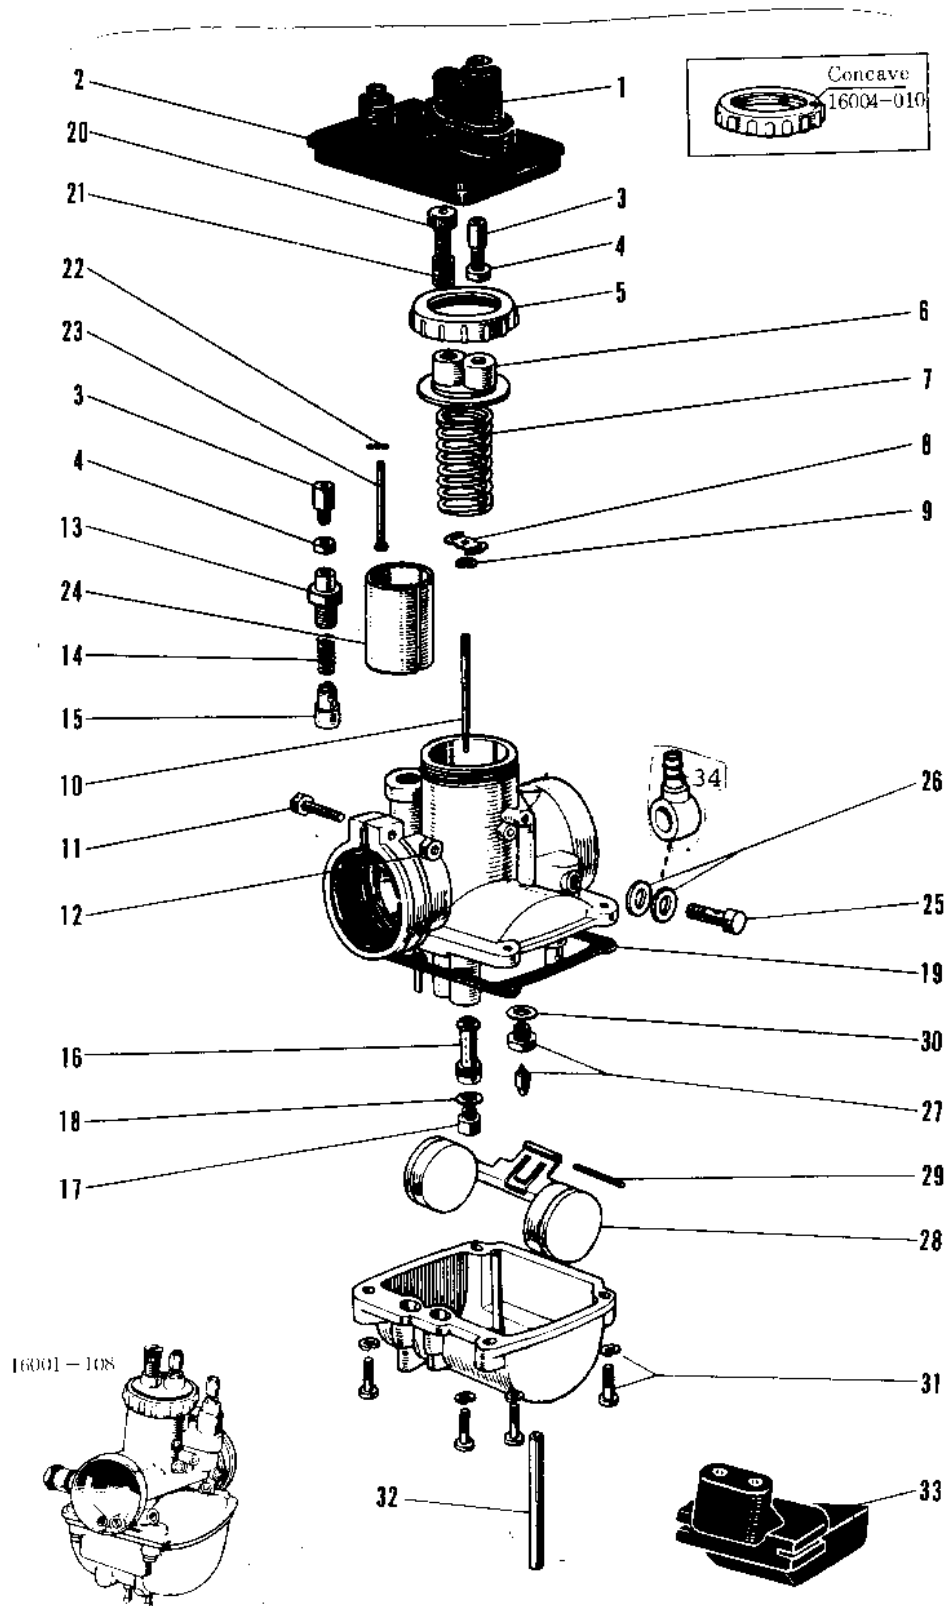

# 1969 G3SS PARTS DIAGRAM

CARBURETOR ('69-73)

Ref

3

## CARBURETOR ('69-73)

ITEM NAME	PART NUMBER	QUANTITY
GROMMET CARB CAP (Ref # 1)	14038-006	1
CAP CARBURETOR (Ref # 2)	14038-007	1
CARBURETOR ASSY (Ref # 3~31)	16001-108	1
CARBURETOR ASSY (Ref # 3~31)	16001-128	
CABLE ADJUSTER (Ref # 3)	16002-002	2
NUT CABLE ADJUST LOCK (Ref # 4)	16003-004	2
CAP-MIXING CHAMBER (Ref # 5)	16004-002	1
CAP MIXING CHAMBER (Ref # 5)	16004-010	1
TOP MIXING CHAMBER (Ref # 6)	16005-005	1
SPRING THROTTLE VALVE (Ref # 7)	16006-013	1
SPRING SEAT THRTL VLV (Ref # 8)	16007-002	1
CIRCLIP (Ref # 9)	16008-010	1
JET NEEDLE 5I-2 (Ref # 10)	16009-028	1
JET NEEDLE,4L6 (Ref # 10)	16009-041	
SCREW CLAMP (Ref # 11)	16010-004	1
NUT 6MM (Ref # 12)	311B0600	1
NUT 6MM (Ref # 12)	311B0600	AL
CAP STARTER PLUNGER (Ref # 13)	16012-004	1
SPRING-PLUNGER (Ref # 14)	16013-003	1
PLUNGER-ENRICHNER (Ref # 15)	16016-002	1
NEEDLE JET E-4 (Ref # 16)	16017-035	1
NEEDLE JET,O-2 (Ref # 16)	16017-050	
MAIN JET NO 160M (Ref # 17)	92063-018	1
MAIN JET NO 170M (Ref # 17)	92063-081	
WASHER MAIN JET (Ref # 18)	16034-001	1
GASKET FLOAT CHAMBER (Ref # 19)	16019-012	1
SCREW,THROTTLE STOP (Ref # 20)	16021-002	1
SPRING THR STOP SCREW (Ref # 21)	16022-005	1
UNAVAILABLE IN PRICE BOOK (Ref # 22)	16023-001	1

## CARBURETOR ('69-'73)

ITEM NAME	PART NUMBER	QUANTITY
ROD,THROTTLE VLV STP (Ref # 23)	16024-012	1
VALVE THROTTLE (Ref # 24)	16025-025	1
VALVE,THROTTLE CA.2.5 (Ref # 24)	16025-054	
BOLT BANJO (Ref # 25)	92001-014	1
GASKET 8MM (Ref # 26)	751P0800	2
FLOAT VALVE ASSY (Ref # 27)	16030-009	1
FLOAT (Ref # 28)	16031-015	1
FLOAT PIN (Ref # 29)	16032-003	1
WASHER VALVE SEAT (Ref # 30)	16029-002	1
SCREW-FLOAT CHAMBER (Ref # 31)	16033-012	4
PIPE FUEL OVERFLOW (Ref # 32)	92059-007	1
GROMMET OVERFLOW PIPE (Ref # 33)	16136-001	1
CONNECTOR-BANJO (Ref # 34)	92061-019	1