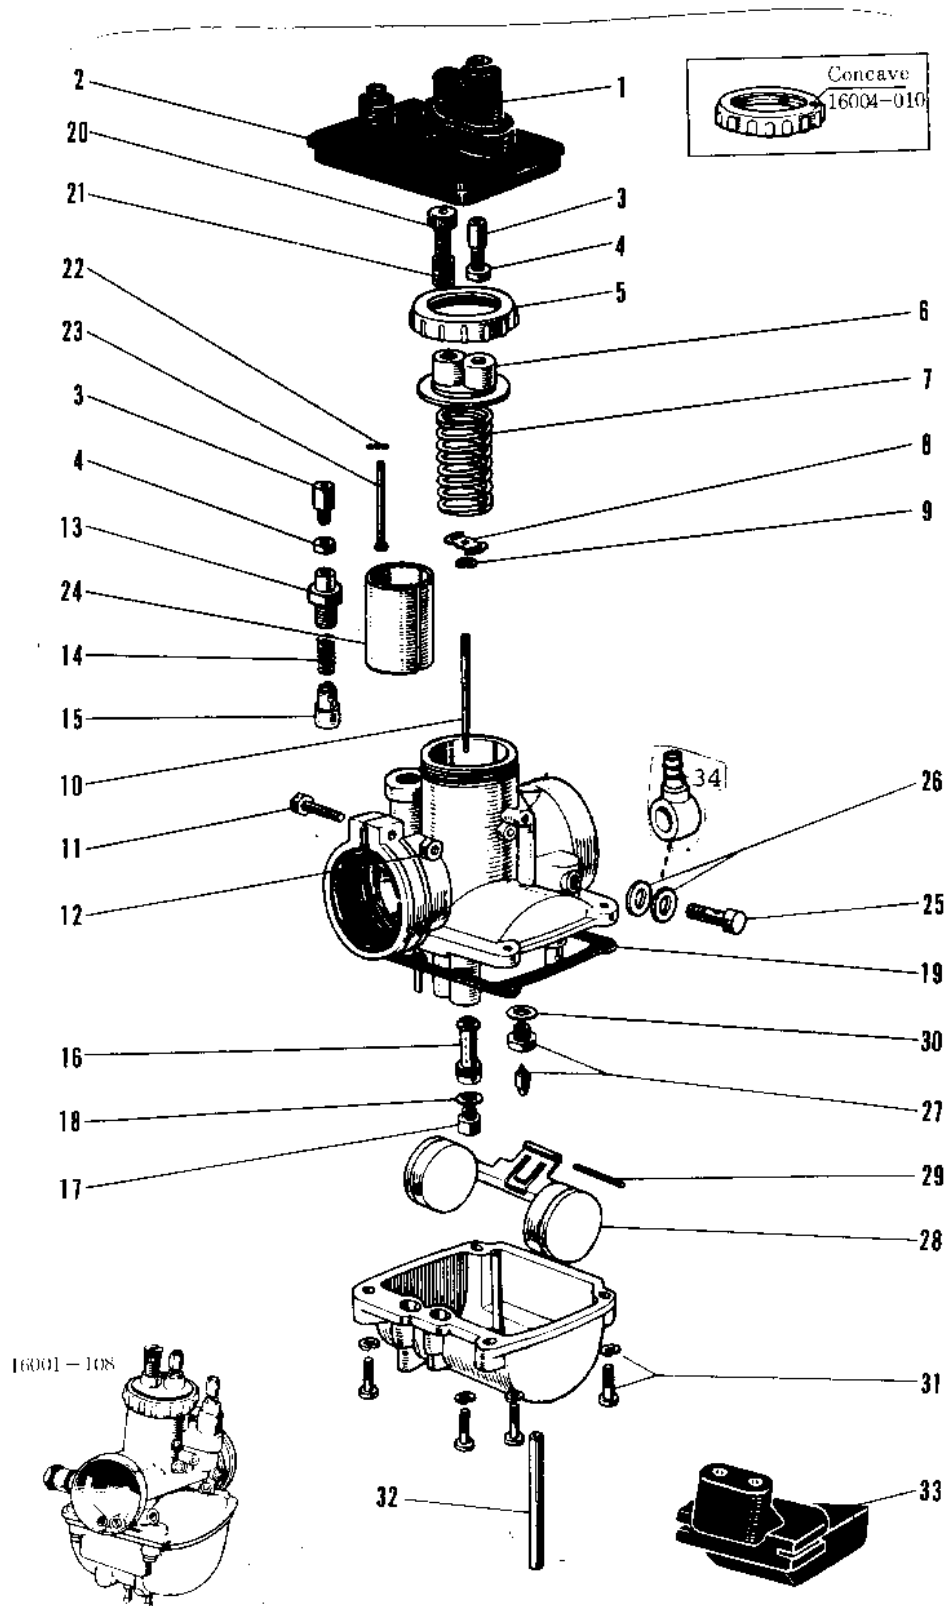

1969 Bushmaster PARTS DIAGRAM

CARBURETOR ('69-73)

Ref

3

1969 Bushmaster PARTS LIST

CARBURETOR ('69-73)

ITEM NAME	PART NUMBER	QUANTITY
GROMMET CARB CAP (Ref # 1)	14038-006	1
CAP CARBURETOR (Ref # 2)	14038-007	1
CARBURETOR ASSY (Ref # 3~31)	16001-108	1
CARBURETOR ASSY (Ref # 3~31)	16001-128	1
CABLE ADJUSTER (Ref # 3)	16002-002	2
NUT CABLE ADJUST LOCK (Ref # 4)	16003-004	2
CAP-MIXING CHAMBER (Ref # 5)	16004-002	1
CAP MIXING CHAMBER (Ref # 5)	16004-010	1
TOP MIXING CHAMBER (Ref # 6)	16005-005	1
SPRING THROTTLE VALVE (Ref # 7)	16006-013	1
SPRING SEAT THRTL VLV (Ref # 8)	16007-002	1
CIRCLIP (Ref # 9)	16008-010	1
JET NEEDLE 5I-2 (Ref # 10)	16009-028	1
JET NEEDLE,4L6 (Ref # 10)	16009-041	1
SCREW CLAMP (Ref # 11)	16010-004	1
NUT 6MM (Ref # 12)	311B0600	1
NUT 6MM (Ref # 12)	311B0600	AL
CAP STARTER PLUNGER (Ref # 13)	16012-004	1
SPRING-PLUNGER (Ref # 14)	16013-003	1
PLUNGER-ENRICHNER (Ref # 15)	16016-002	1
NEEDLE JET E-4 (Ref # 16)	16017-035	1
NEEDLE JET,O-2 (Ref # 16)	16017-050	1
MAIN JET NO 160M (Ref # 17)	92063-018	1
MAIN JET NO 170M (Ref # 17)	92063-081	1
WASHER MAIN JET (Ref # 18)	16034-001	1
GASKET FLOAT CHAMBER (Ref # 19)	16019-012	1
SCREW,THROTTLE STOP (Ref # 20)	16021-002	1
SPRING THR STOP SCREW (Ref # 21)	16022-005	1
UNAVAILABLE IN PRICE BOOK (Ref # 22)	16023-001	1

1969 Bushmaster PARTS LIST

CARBURETOR ('69-'73)

ITEM NAME	PART NUMBER	QUANTITY
ROD,THROTTLE VLV STP (Ref # 23)	16024-012	1
VALVE THROTTLE (Ref # 24)	16025-025	1
VALVE,THROTTLE CA.2.5 (Ref # 24)	16025-054	1
BOLT BANJO (Ref # 25)	92001-014	1
GASKET 8MM (Ref # 26)	751P0800	2
FLOAT VALVE ASSY (Ref # 27)	16030-009	1
FLOAT (Ref # 28)	16031-015	1
FLOAT PIN (Ref # 29)	16032-003	1
WASHER VALVE SEAT (Ref # 30)	16029-002	1
SCREW-FLOAT CHAMBER (Ref # 31)	16033-012	4
PIPE FUEL OVERFLOW (Ref # 32)	92059-007	1
GROMMET OVERFLOW PIPE (Ref # 33)	16136-001	1
CONNECTOR-BANJO (Ref # 34)	92061-019	1