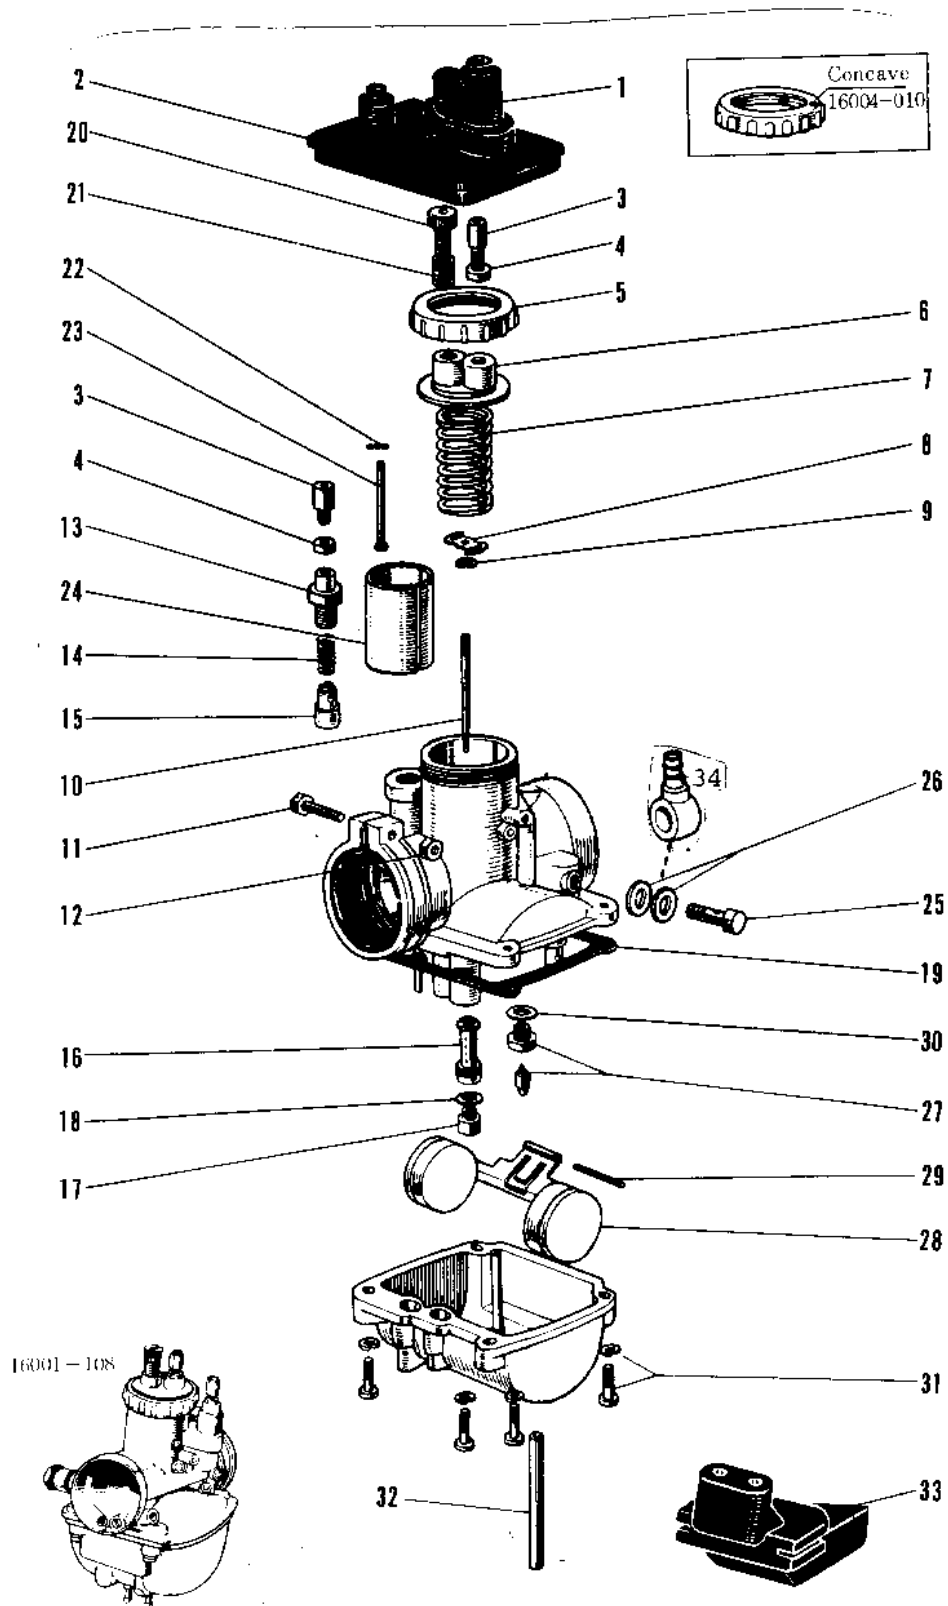

1970 Bushmaster PARTS DIAGRAM

CARBURETOR ('69-73)

Ref

3

1970 Bushmaster PARTS LIST

CARBURETOR ('69-73)

ITEM NAME	PART NUMBER	QUANTITY
GROMMET CARB CAP (Ref # 1)	14038-006	1
CAP CARBURETOR (Ref # 2)	14038-007	1
CARBURETOR ASSY (Ref # 3~31)	16001-108	1
CARBURETOR ASSY (Ref # 3~31)	16001-128	1
CABLE ADJUSTER (Ref # 3)	16002-002	2
NUT CABLE ADJUST LOCK (Ref # 4)	16003-004	2
CAP-MIXING CHAMBER (Ref # 5)	16004-002	1
CAP MIXING CHAMBER (Ref # 5)	16004-010	1
TOP MIXING CHAMBER (Ref # 6)	16005-005	1
SPRING THROTTLE VALVE (Ref # 7)	16006-013	1
SPRING SEAT THRTL VLV (Ref # 8)	16007-002	1
CIRCLIP (Ref # 9)	16008-010	1
JET NEEDLE 5I-2 (Ref # 10)	16009-028	1
JET NEEDLE,4L6 (Ref # 10)	16009-041	1
SCREW CLAMP (Ref # 11)	16010-004	1
NUT 6MM (Ref # 12)	311B0600	1
NUT 6MM (Ref # 12)	311B0600	AL
CAP STARTER PLUNGER (Ref # 13)	16012-004	1
SPRING-PLUNGER (Ref # 14)	16013-003	1
PLUNGER-ENRICHNER (Ref # 15)	16016-002	1
NEEDLE JET E-4 (Ref # 16)	16017-035	1
NEEDLE JET,O-2 (Ref # 16)	16017-050	1
MAIN JET NO 160M (Ref # 17)	92063-018	1
MAIN JET NO 170M (Ref # 17)	92063-081	1
WASHER MAIN JET (Ref # 18)	16034-001	1
GASKET FLOAT CHAMBER (Ref # 19)	16019-012	1
SCREW,THROTTLE STOP (Ref # 20)	16021-002	1
SPRING THR STOP SCREW (Ref # 21)	16022-005	1
UNAVAILABLE IN PRICE BOOK (Ref # 22)	16023-001	1

1970 Bushmaster PARTS LIST

CARBURETOR ('69-'73)

ITEM NAME	PART NUMBER	QUANTITY
ROD,THROTTLE VLV STP (Ref # 23)	16024-012	1
VALVE THROTTLE (Ref # 24)	16025-025	1
VALVE,THROTTLE CA.2.5 (Ref # 24)	16025-054	1
BOLT BANJO (Ref # 25)	92001-014	1
GASKET 8MM (Ref # 26)	751P0800	2
FLOAT VALVE ASSY (Ref # 27)	16030-009	1
FLOAT (Ref # 28)	16031-015	1
FLOAT PIN (Ref # 29)	16032-003	1
WASHER VALVE SEAT (Ref # 30)	16029-002	1
SCREW-FLOAT CHAMBER (Ref # 31)	16033-012	4
PIPE FUEL OVERFLOW (Ref # 32)	92059-007	1
GROMMET OVERFLOW PIPE (Ref # 33)	16136-001	1
CONNECTOR-BANJO (Ref # 34)	92061-019	1