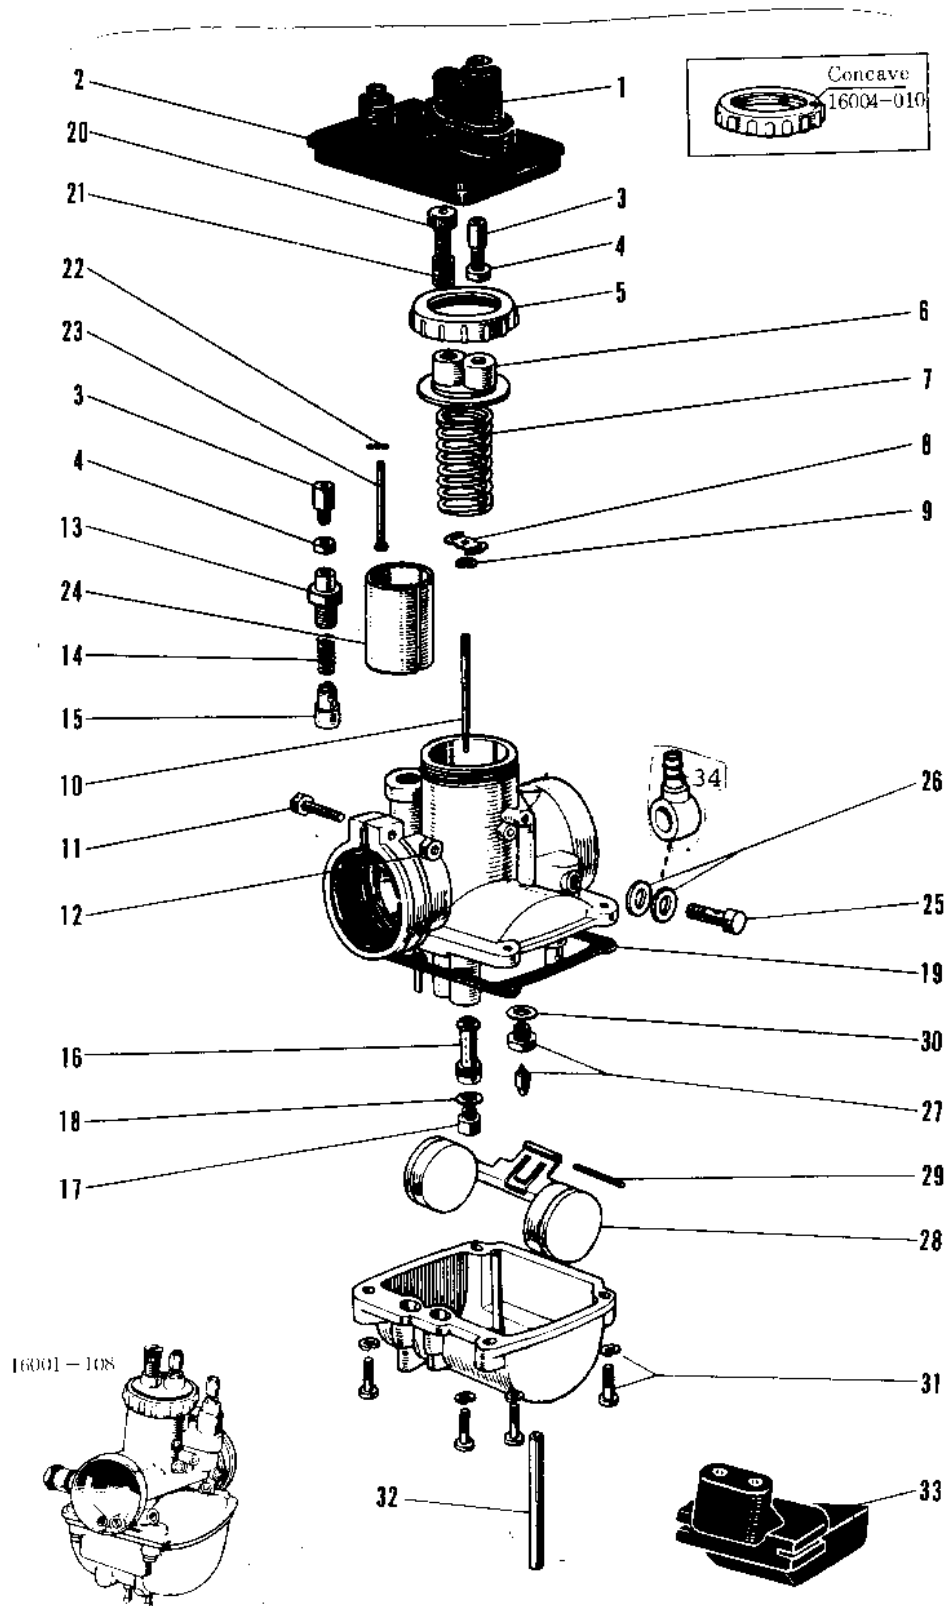

1969 Bushmaster PARTS DIAGRAM

CARBURETOR ('69-73)

Ref

3-

1969 Bushmaster PARTS LIST

CARBURETOR ('69-73)

ITEM NAME	PART NUMBER	QUANTITY
GROMMET CARB CAP (Ref # 1)	14038-006	1
CAP CARBURETOR (Ref # 2)	14038-007	1
CARBURETOR ASSY (Ref # 3~31)	16001-108	1
CARBURETOR ASSY (Ref # 3~31)	16001-128	1
CABLE ADJUSTER (Ref # 3)	16002-002	2
NUT CABLE ADJUST LOCK (Ref # 4)	16003-004	2
CAP-MIXING CHAMBER (Ref # 5)	16004-002	1
CAP MIXING CHAMBER (Ref # 5)	16004-010	1
TOP MIXING CHAMBER (Ref # 6)	16005-005	1
SPRING THROTTLE VALVE (Ref # 7)	16006-013	1
SPRING SEAT THRTL VLV (Ref # 8)	16007-002	1
CIRCLIP (Ref # 9)	16008-010	1
JET NEEDLE 5I-2 (Ref # 10)	16009-028	1
JET NEEDLE,4L6 (Ref # 10)	16009-041	1
SCREW CLAMP (Ref # 11)	16010-004	1
NUT 6MM (Ref # 12)	311B0600	1
NUT 6MM (Ref # 12)	311B0600	AL
CAP STARTER PLUNGER (Ref # 13)	16012-004	1
SPRING-PLUNGER (Ref # 14)	16013-003	1
PLUNGER-ENRICHNER (Ref # 15)	16016-002	1
NEEDLE JET E-4 (Ref # 16)	16017-035	1
NEEDLE JET,O-2 (Ref # 16)	16017-050	1
MAIN JET NO 160M (Ref # 17)	92063-018	1
MAIN JET NO 170M (Ref # 17)	92063-081	1
WASHER MAIN JET (Ref # 18)	16034-001	1
GASKET FLOAT CHAMBER (Ref # 19)	16019-012	1
SCREW,THROTTLE STOP (Ref # 20)	16021-002	1
SPRING THR STOP SCREW (Ref # 21)	16022-005	1
UNAVAILABLE IN PRICE BOOK (Ref # 22)	16023-001	1

1969 Bushmaster PARTS LIST

CARBURETOR ('69-'73)

ITEM NAME	PART NUMBER	QUANTITY
ROD,THROTTLE VLV STP (Ref # 23)	16024-012	1
VALVE THROTTLE (Ref # 24)	16025-025	1
VALVE,THROTTLE CA.2.5 (Ref # 24)	16025-054	1
BOLT BANJO (Ref # 25)	92001-014	1
GASKET 8MM (Ref # 26)	751P0800	2
FLOAT VALVE ASSY (Ref # 27)	16030-009	1
FLOAT (Ref # 28)	16031-015	1
FLOAT PIN (Ref # 29)	16032-003	1
WASHER VALVE SEAT (Ref # 30)	16029-002	1
SCREW-FLOAT CHAMBER (Ref # 31)	16033-012	4
PIPE FUEL OVERFLOW (Ref # 32)	92059-007	1
GROMMET OVERFLOW PIPE (Ref # 33)	16136-001	1
CONNECTOR-BANJO (Ref # 34)	92061-019	1