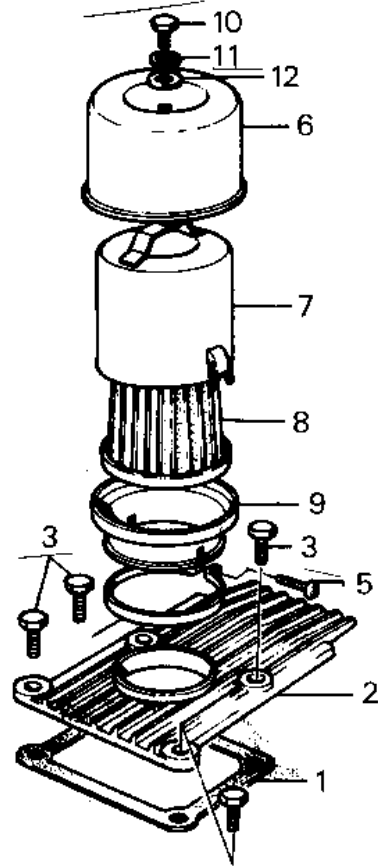

# 1969 G3SS PARTS DIAGRAM

AIR CLEANER ('69-'73)

# 1969 G3SS PARTS LIST

## AIR CLEANER ('69-'73)

ITEM NAME	PART NUMBER	QUANTITY
ELEMENT,AIR CLNR (Ref # 13)	11013-007	
BAFFLE PLT AIR CLEAN (Ref # 14)	11019-001	
SCREEN AIR CLEANER (Ref # 15)	14037-001	
COVER AIR CLEANER (Ref # 16)	14041-001	
BOLT-UPSET,6X40 (Ref # 17)	112G0640	
BOLT-UPSET,6X40 (Ref # 17)	112G0640	
BOLT,6X70 (Ref # 18)	110G0670	