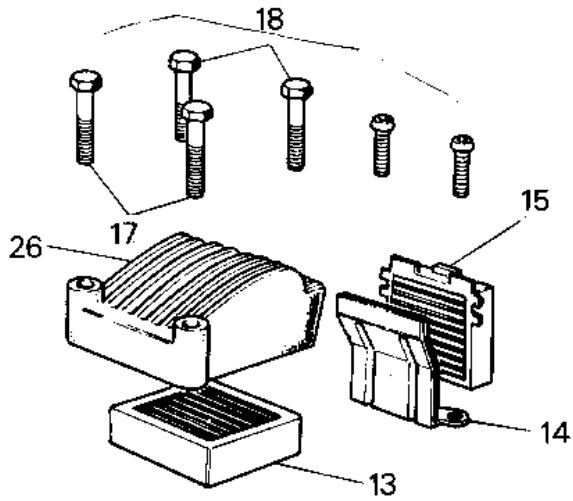

# 1969 G3SS PARTS DIAGRAM

AIR CLEANER ('69-'73)

## AIR CLEANER ('69-'73)

ITEM NAME	PART NUMBER	QUANTITY
ELEMENT,AIR CLNR (Ref # 13)	11013-007	
BAFFLE PLT AIR CLEAN (Ref # 14)	11019-001	
SCREEN AIR CLEANER (Ref # 15)	14037-001	
COVER AIR CLEANER (Ref # 16)	14041-001	
BOLT-UPSET,6X40 (Ref # 17)	112G0640	
BOLT-UPSET,6X40 (Ref # 17)	112G0640	
BOLT,6X70 (Ref # 18)	110G0670	