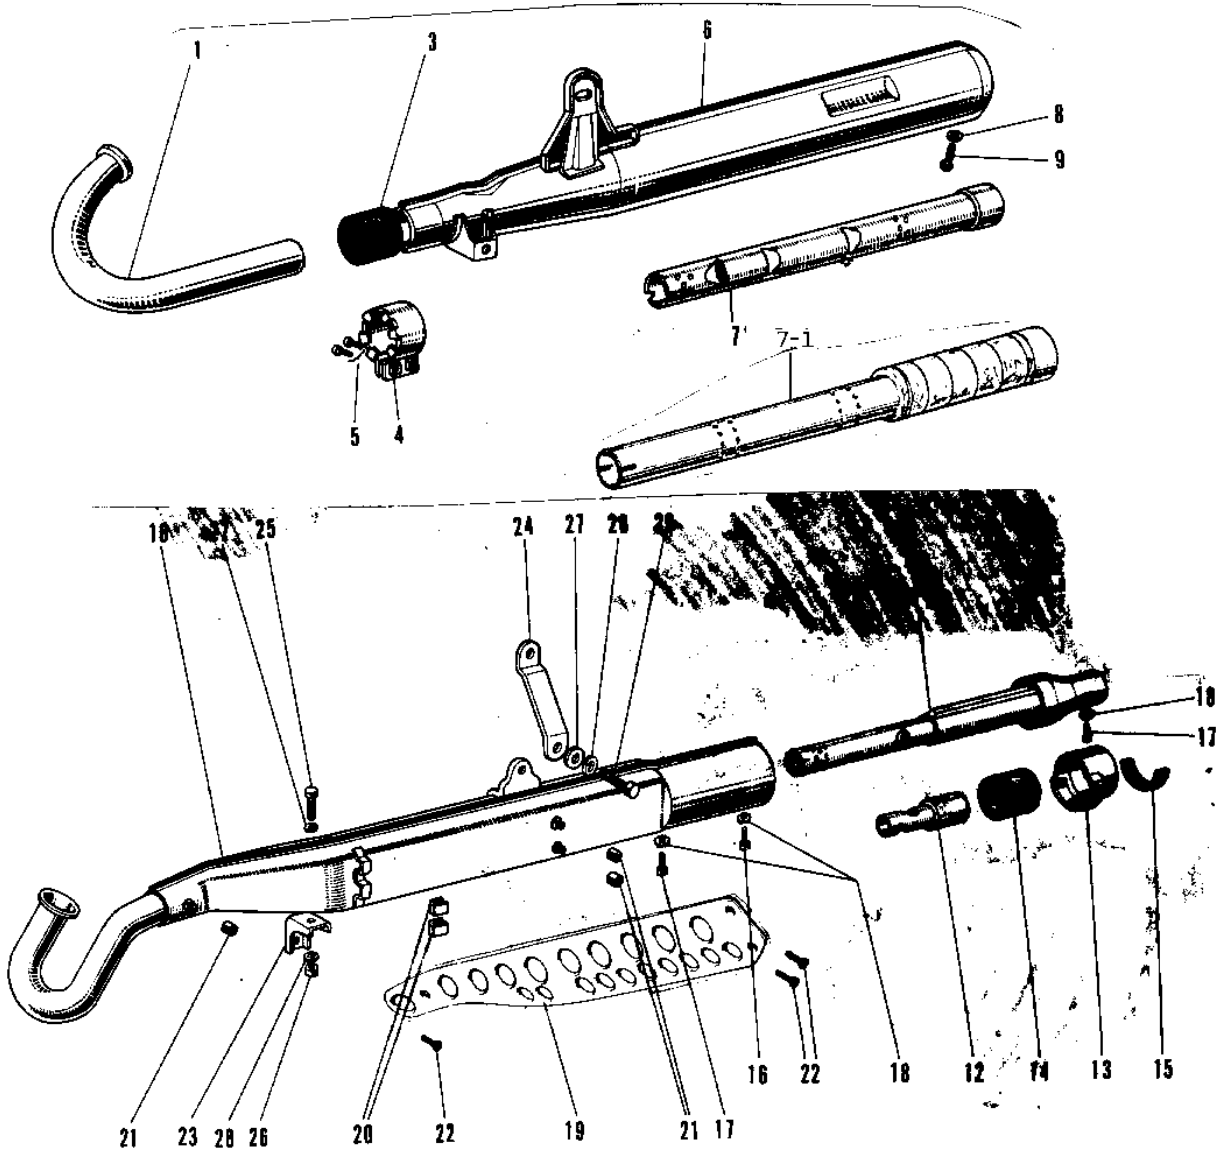

1971 G3SS-A PARTS DIAGRAM

MUFFLER (‘69-‘73)