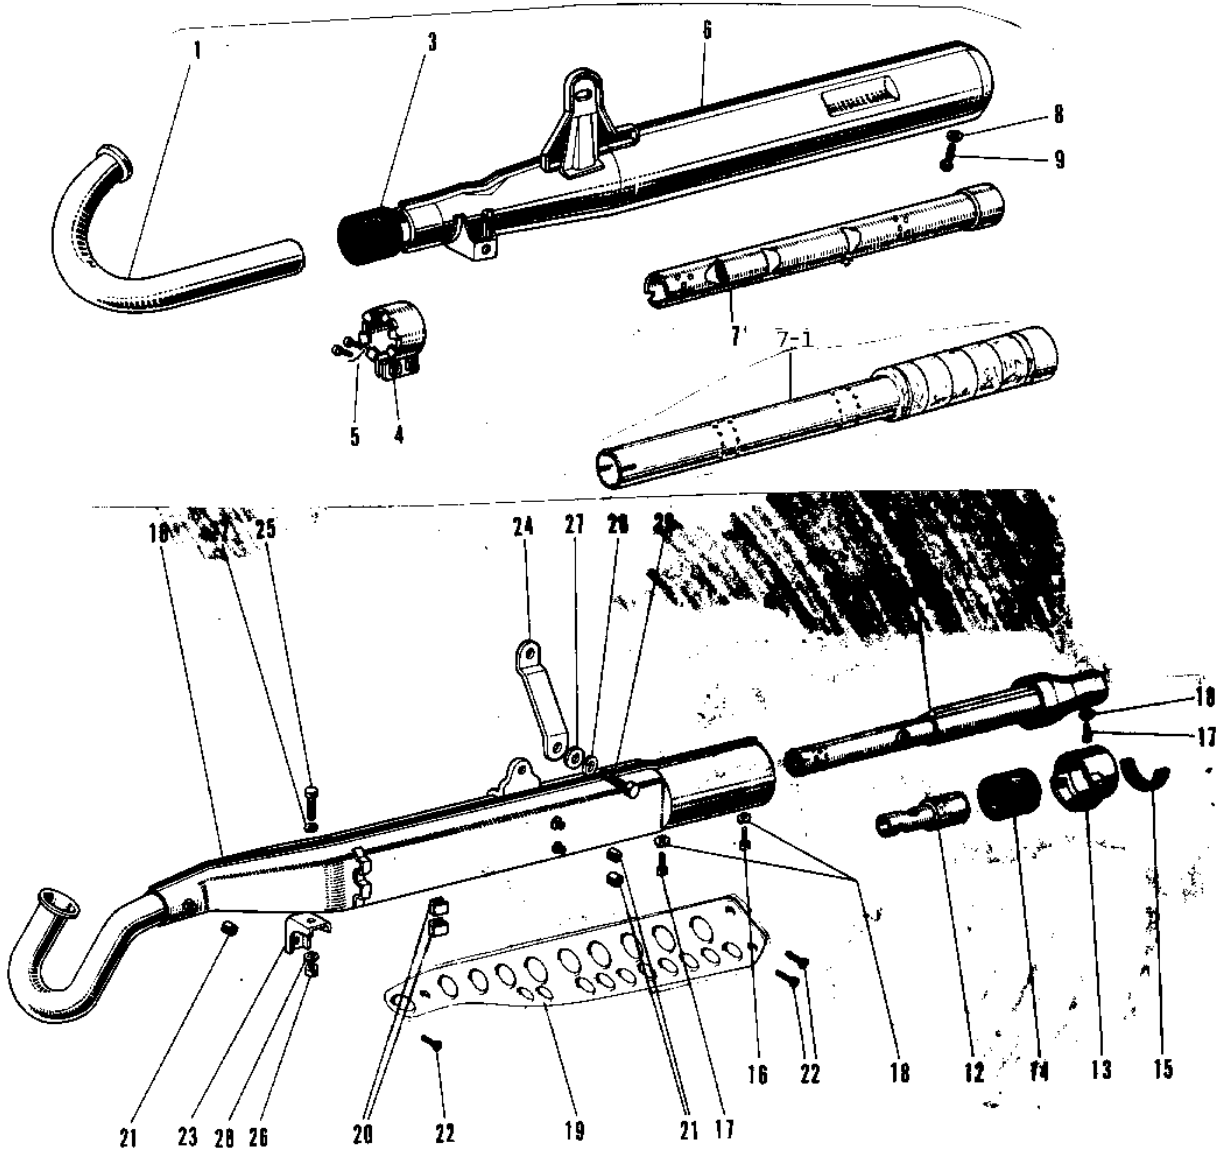

1972 G3SS-B PARTS DIAGRAM

MUFFLER ('69-'73)

1972 G3SS-B PARTS LIST

MUFFLER ('69-'73)

ITEM NAME	PART NUMBER	QUANTITY
MUFFLER ASSY (Ref # 10-12)	18001-025	1
SPARK ARRESTER COMP (Ref # 11)	18033-029	1
UNAVAILABLE IN PRICE BOOK (Ref # 12)	18033-028	1
TAIL PIECE (Ref # 13)	18048-012	1
ELEMENT TAIL PIECE (Ref # 14)	18050-003	1
GASKET TAIL PIECE (Ref # 15)	18068-006	1
UNAVAILABLE IN PRICE BOOK (Ref # 16)	110B0606	1
BOLT,6X10 (Ref # 17)	112G0610	2
WASHER LOCK 6MM (Ref # 18)	464H0600	3
COVER-MUFFLER,BLACK (Ref # 19)	18057-035-21	1
INSULATOR (Ref # 20)	18065-007	2
INSULATOR (Ref # 21)	18065-001	3
SCREW PAN HEAD 6X10 (Ref # 22)	221E0610	3
BRACKET FRONT MUFFLER (Ref # 23)	18061-019	1
BRACKET REAR MUFFLER (Ref # 24)	18061-024	1
BOLT HEX HEAD 8X16 (Ref # 25)	116B0816	1
NUT,8MM (Ref # 26)	311B0800	1
WASHER PLAIN 8MM (Ref # 27)	410B0800	2
WASHER SPRING 8MM (Ref # 28)	461F0800	2
BOLT HEX HEAD 8X16 (Ref # 29)	110N0816	1