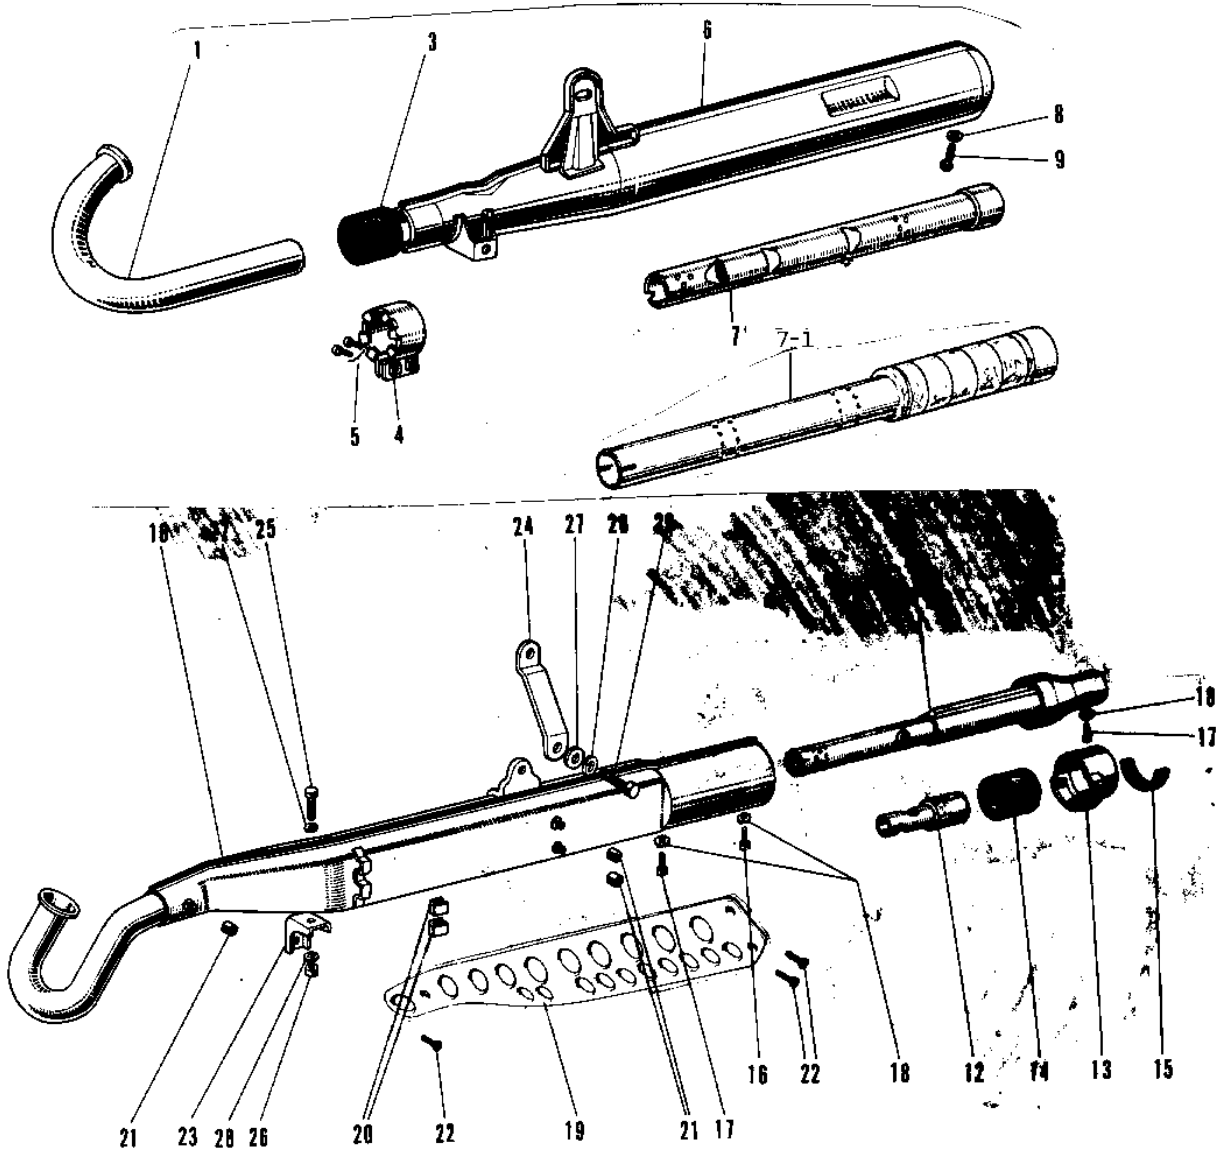

1973 G3SS-C PARTS DIAGRAM

MUFFLER ('69-'73)

1973 G3SS-C PARTS LIST

MUFFLER ('69-'73)

ITEM NAME	PART NUMBER	QUANTITY
MUFFLER ASSY (Ref # 10-12)	18001-025	1
SPARK ARRESTER COMP (Ref # 11)	18033-029	1
UNAVAILABLE IN PRICE BOOK (Ref # 12)	18033-028	1
TAIL PIECE (Ref # 13)	18048-012	1
ELEMENT TAIL PIECE (Ref # 14)	18050-003	1
GASKET TAIL PIECE (Ref # 15)	18068-006	1
UNAVAILABLE IN PRICE BOOK (Ref # 16)	110B0606	1
BOLT,6X10 (Ref # 17)	112G0610	2
WASHER LOCK 6MM (Ref # 18)	464H0600	3
COVER-MUFFLER,BLACK (Ref # 19)	18057-035-21	1
INSULATOR (Ref # 20)	18065-007	2
INSULATOR (Ref # 21)	18065-001	3
SCREW PAN HEAD 6X10 (Ref # 22)	221E0610	3
BRACKET FRONT MUFFLER (Ref # 23)	18061-019	1
BRACKET REAR MUFFLER (Ref # 24)	18061-024	1
BOLT HEX HEAD 8X16 (Ref # 25)	116B0816	1
NUT,8MM (Ref # 26)	311B0800	1
WASHER PLAIN 8MM (Ref # 27)	410B0800	2
WASHER SPRING 8MM (Ref # 28)	461F0800	2
BOLT HEX HEAD 8X16 (Ref # 29)	110N0816	1