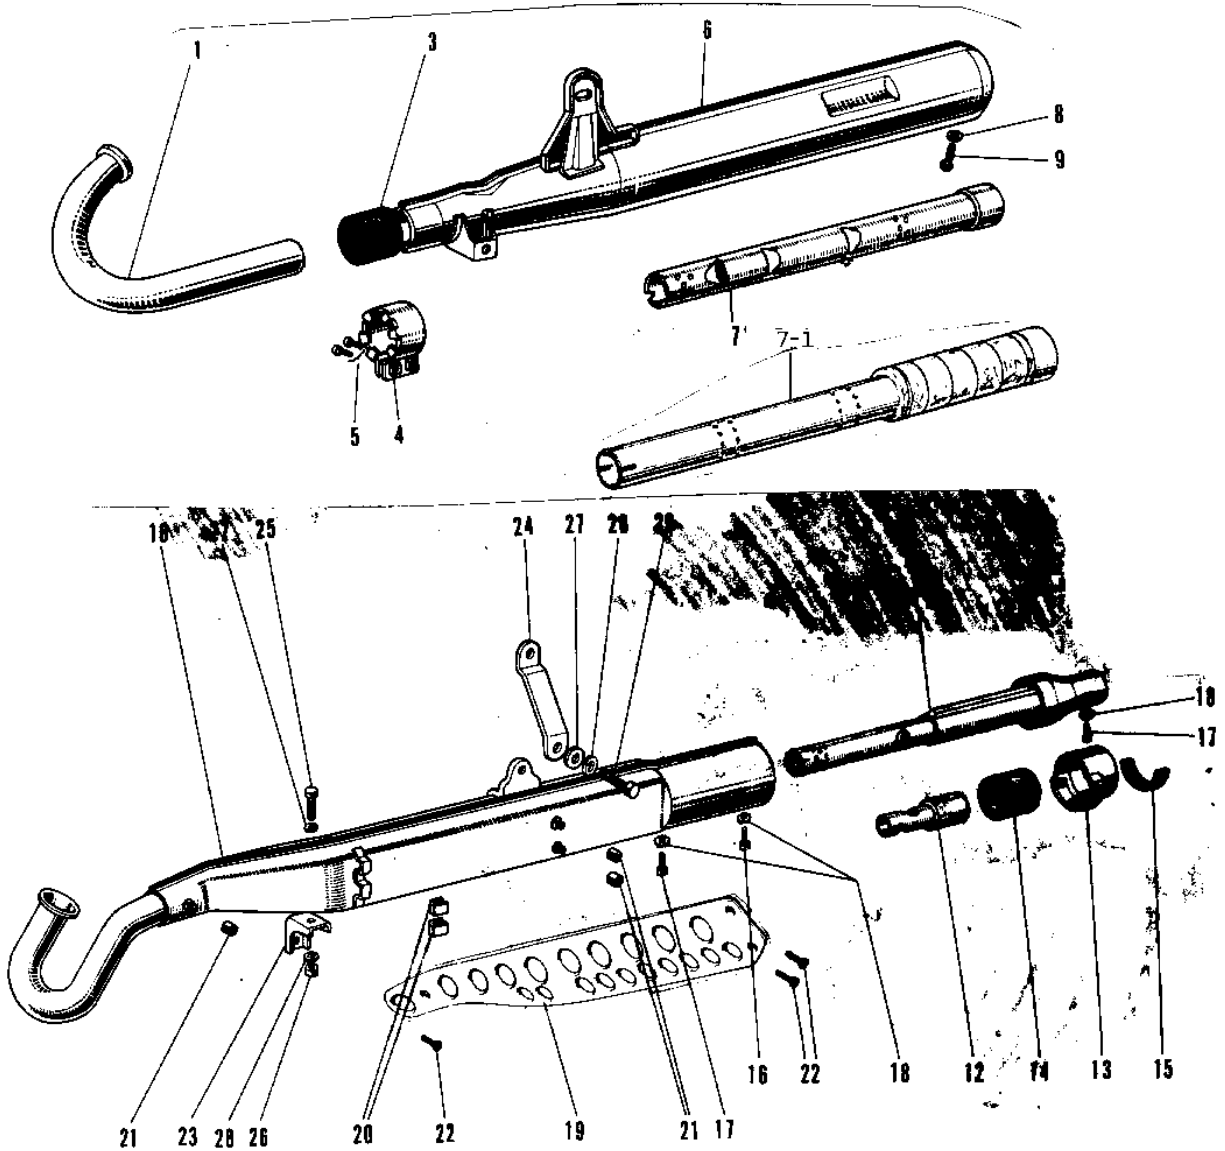

1974 G3SS-D PARTS DIAGRAM

MUFFLER ('69-'73)

1974 G3SS-D PARTS LIST

MUFFLER ('69-'73)

ITEM NAME	PART NUMBER	QUANTITY
MUFFLER ASSY (Ref # 10-12)	18001-025	1
SPARK ARRESTER COMP (Ref # 11)	18033-029	1
UNAVAILABLE IN PRICE BOOK (Ref # 12)	18033-028	1
TAIL PIECE (Ref # 13)	18048-012	1
ELEMENT TAIL PIECE (Ref # 14)	18050-003	1
GASKET TAIL PIECE (Ref # 15)	18068-006	1
UNAVAILABLE IN PRICE BOOK (Ref # 16)	110B0606	1
BOLT,6X10 (Ref # 17)	112G0610	2
WASHER LOCK 6MM (Ref # 18)	464H0600	3
COVER-MUFFLER,BLACK (Ref # 19)	18057-035-21	1
INSULATOR (Ref # 20)	18065-007	2
INSULATOR (Ref # 21)	18065-001	3
SCREW PAN HEAD 6X10 (Ref # 22)	221E0610	3
BRACKET FRONT MUFFLER (Ref # 23)	18061-019	1
BRACKET REAR MUFFLER (Ref # 24)	18061-024	1
BOLT HEX HEAD 8X16 (Ref # 25)	116B0816	1
NUT,8MM (Ref # 26)	311B0800	1
WASHER PLAIN 8MM (Ref # 27)	410B0800	2
WASHER SPRING 8MM (Ref # 28)	461F0800	2
BOLT HEX HEAD 8X16 (Ref # 29)	110N0816	1